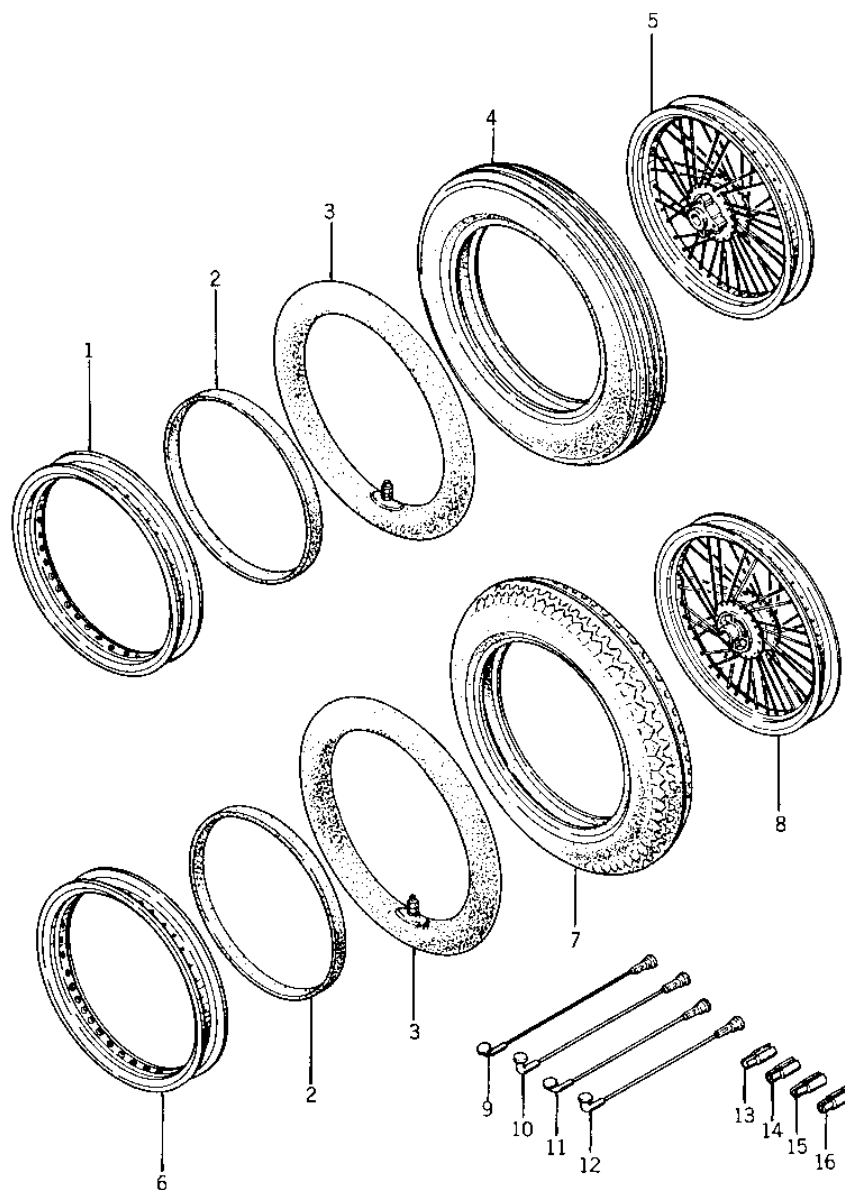

1977 KZ400 Deluxe PARTS DIAGRAM

WHEELS/TIRES

1977 KZ400 Deluxe PARTS LIST

WHEELS/TIRES

ITEM NAME	PART NUMBER	QUANTITY
RIM,1.85BX18 (Ref # 1)	41025-075	1
BAND,RIM,4.00/5.10-18 (Ref # 2)	41023-1006	2
TUBE 300/325/360-18 (Ref # 3)	41022-028	1
TIRE 325S-18 Y984C F (Ref # 4)	41002-1011	1
WHEEL ASSY,FRONT (Ref # 5)	41074-045	1
RIM,1.85BX18W (Ref # 6)	41025-053	1
TIRE 350S-18 Y987C R (Ref # 7)	41002-1012	1
WHEEL ASSY,REAR (Ref # 8)	42048-031	1
SPOKE-ASY,FR INNER (Ref # 9)	41027-054	1
SPOKE-ASY,FR OUTER (Ref # 10)	41028-054	1
SPOKE-ASY,RR INNER (Ref # 11)	41027-046	1
SPOKE-ASY,RR OUTER (Ref # 12)	41028-045	1
WEIGHT,BALANCE,10G (Ref # 13)	41075-1007	2
WEIGHT,BALANCE,20G (Ref # 14)	41075-1008	2
WEIGHT,BALANCE,30G (Ref # 15)	41075-1009	2
WEIGHT,BALANCE,5G (Ref # 16)	41075-1010	2