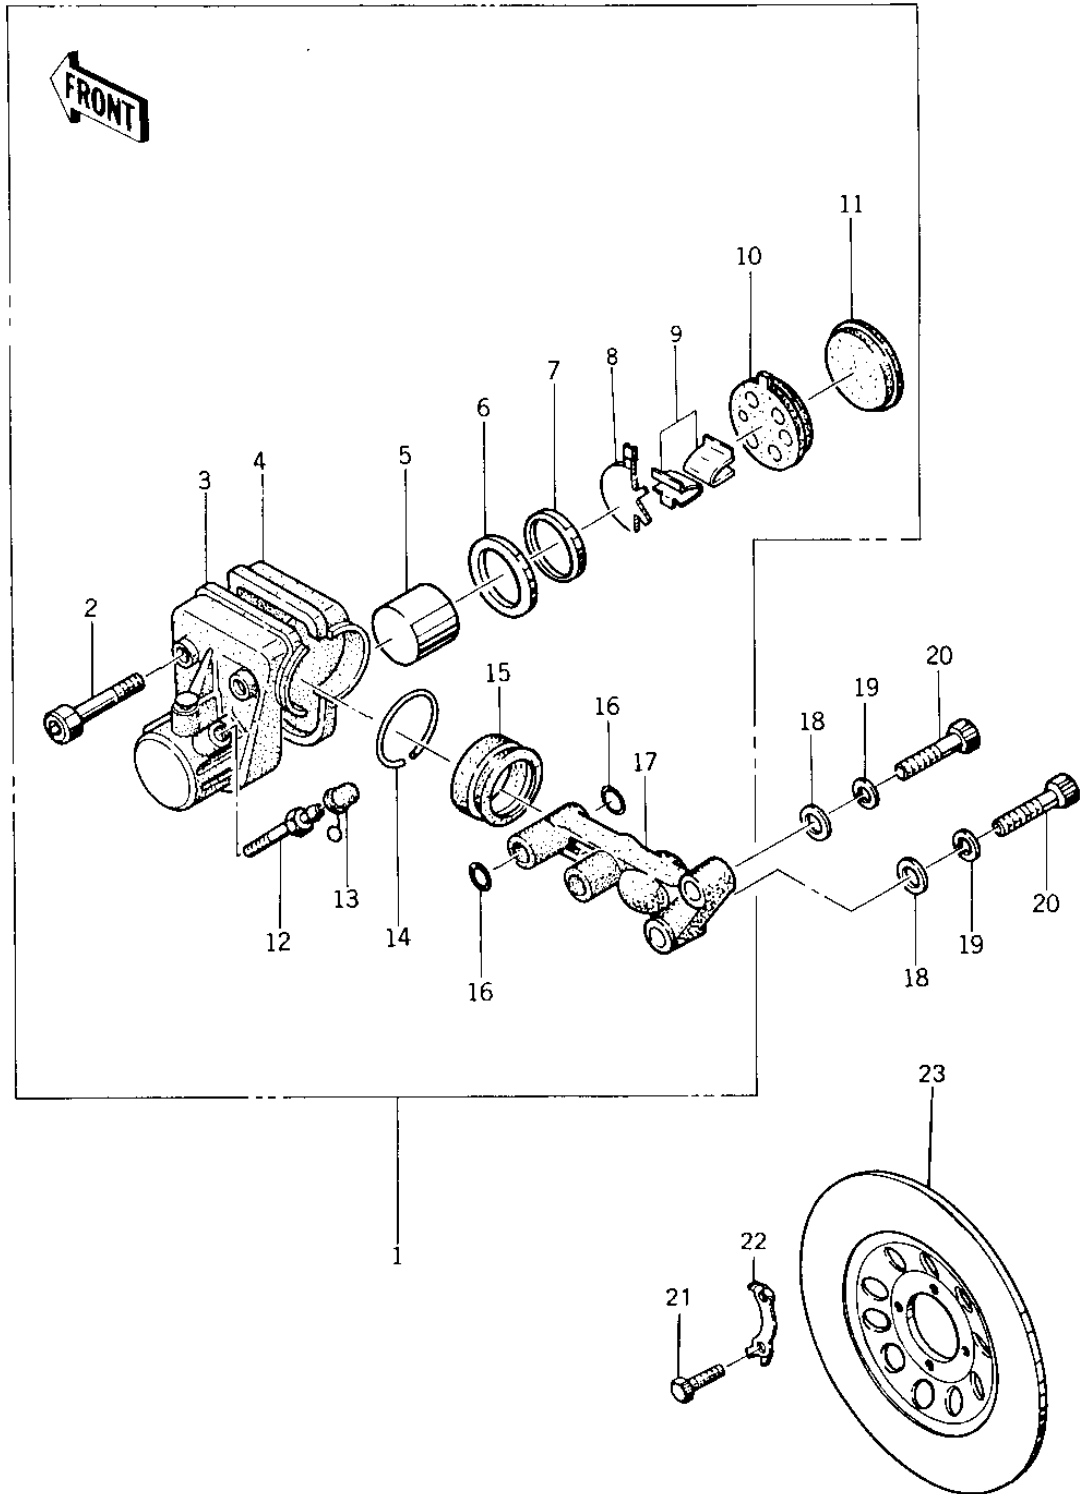

1977 KZ400 Deluxe PARTS DIAGRAM

FRONT BRAKE

1977 KZ400 Deluxe PARTS LIST

FRONT BRAKE

ITEM NAME	PART NUMBER	QUANTITY
CALLIPER ASSY (Ref # 1)	43041-016	1
SHAFT (Ref # 2)	43045-005	1
CALLIPER,A (Ref # 3)	43042-007	1
CALLIPER,B (Ref # 4)	43043-005	1
PISTON,CALIPER (Ref # 5)	43048-005	1
RING,PISTON SEAL (Ref # 6)	43049-004	1
SEAL (Ref # 7)	43083-002	1
SHIM (Ref # 8)	43076-003	1
CLIP,PAD (Ref # 9)	43084-002	1
PAD A (Ref # 10)	43050-004	1
PAD B (Ref # 11)	43051-003	1
CAP,BREEDER (Ref # 12)	43057-004	1
BREEDER (Ref # 13)	43056-004	1
RING,DUST SEAL (Ref # 14)	43058-003	1
DUST SEAL (Ref # 15)	43052-004	1
"O" RING (Ref # 16)	43053-004	1
HOLDER,CALLIPER (Ref # 17)	43044-010	1
WASHER PLAIN 10MM (Ref # 18)	410B1000	1
WASHER SPRING 10MM (Ref # 19)	461F1000	1
BOLT,HEX HEAD,10X57 (Ref # 20)	92007-044	1
BOLT, HEX HEAD, 8X25 (Ref # 21)	92001-141	1
WASHER-LOCK (Ref # 22)	92088-016	1
DISC PLATE,FRONT BRK (Ref # 23)	41080-004	1