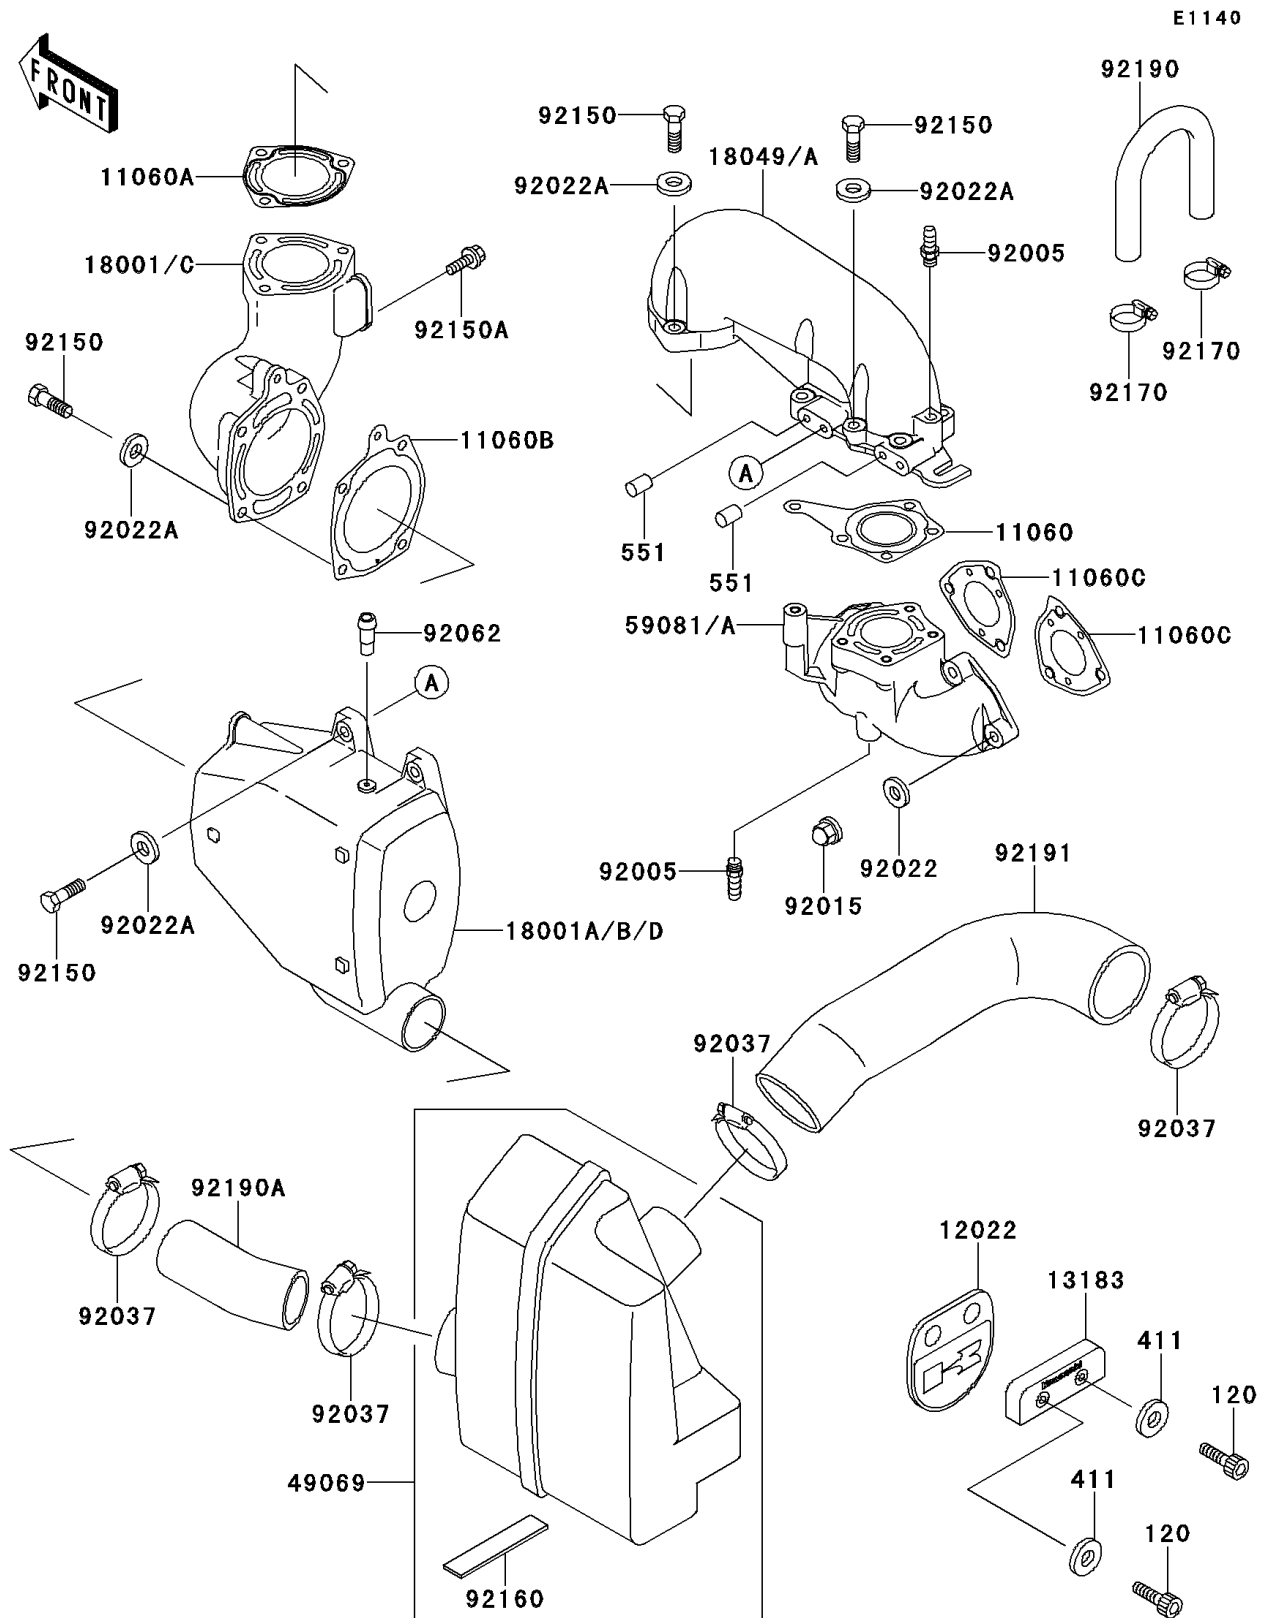

## 1995 JET SKI® 750 SXi PARTS DIAGRAM

Muffler(s)

## 1995 JET SKI® 750 SXi PARTS LIST

Muffler(s)

ITEM NAME	PART NUMBER	QUANTITY
BOLT-SOCKET,6X20 (Ref # 120)	120R0620	1
WASHER-PLAIN,6MM (Ref # 411)	411S0600	1
PIN-DOWEL (Ref # 551)	551R0812	1
GASKET,EXHAUST (Ref # 11060)	11060-3712	1
GASKET,MUFFLER,FR (Ref # 11060A)	11060-3713	1
GASKET,MUFFLER CHAMBER (Ref # 11060B)	11060-3714	1
GASKET,EXHAUST MANIFOLD (Ref # 11060C)	11060-3759	1
VALVE-REED (Ref # 12022)	12022-3706	1
PLATE (Ref # 13183)	13183-3817	1
MUFFLER,FR (Ref # 18001)	18001-3739	1
MUFFLER (Ref # 18001A)	18001-3758	1
PIPE-EXHAUST (Ref # 18049)	18049-3754	1
MUFFLER-ASSY,WATER (Ref # 49069)	49069-3705	1
MANIFOLD-EXHAUST (Ref # 59081)	59081-3709	1
FITTING,HOSE (Ref # 92005)	92005-3712	1
NUT,CAP,8MM (Ref # 92015)	92015-1371	1
WASHER,8.2X18X1.5 (Ref # 92022)	92022-1964	1
WASHER,8.2X18X1.5 (Ref # 92022A)	92022-3743	1
CLAMP (Ref # 92037)	92037-3009	1
NOZZLE (Ref # 92062)	92062-3705	1
BOLT,8X35 (Ref # 92150)	92150-3833	1
BOLT,8X16 (Ref # 92150A)	92150-3846	1
DAMPER (Ref # 92160)	92160-3793	1
CLAMP (Ref # 92170)	92170-3718	1
TUBE,HEAD-EXHAUST PIPE (Ref # 92190)	92190-3829	1
TUBE (Ref # 92190A)	92190-3978	1
TUBE,WATER MUFFLER-BULKHEAD (Ref # 92191)	92191-3721	1