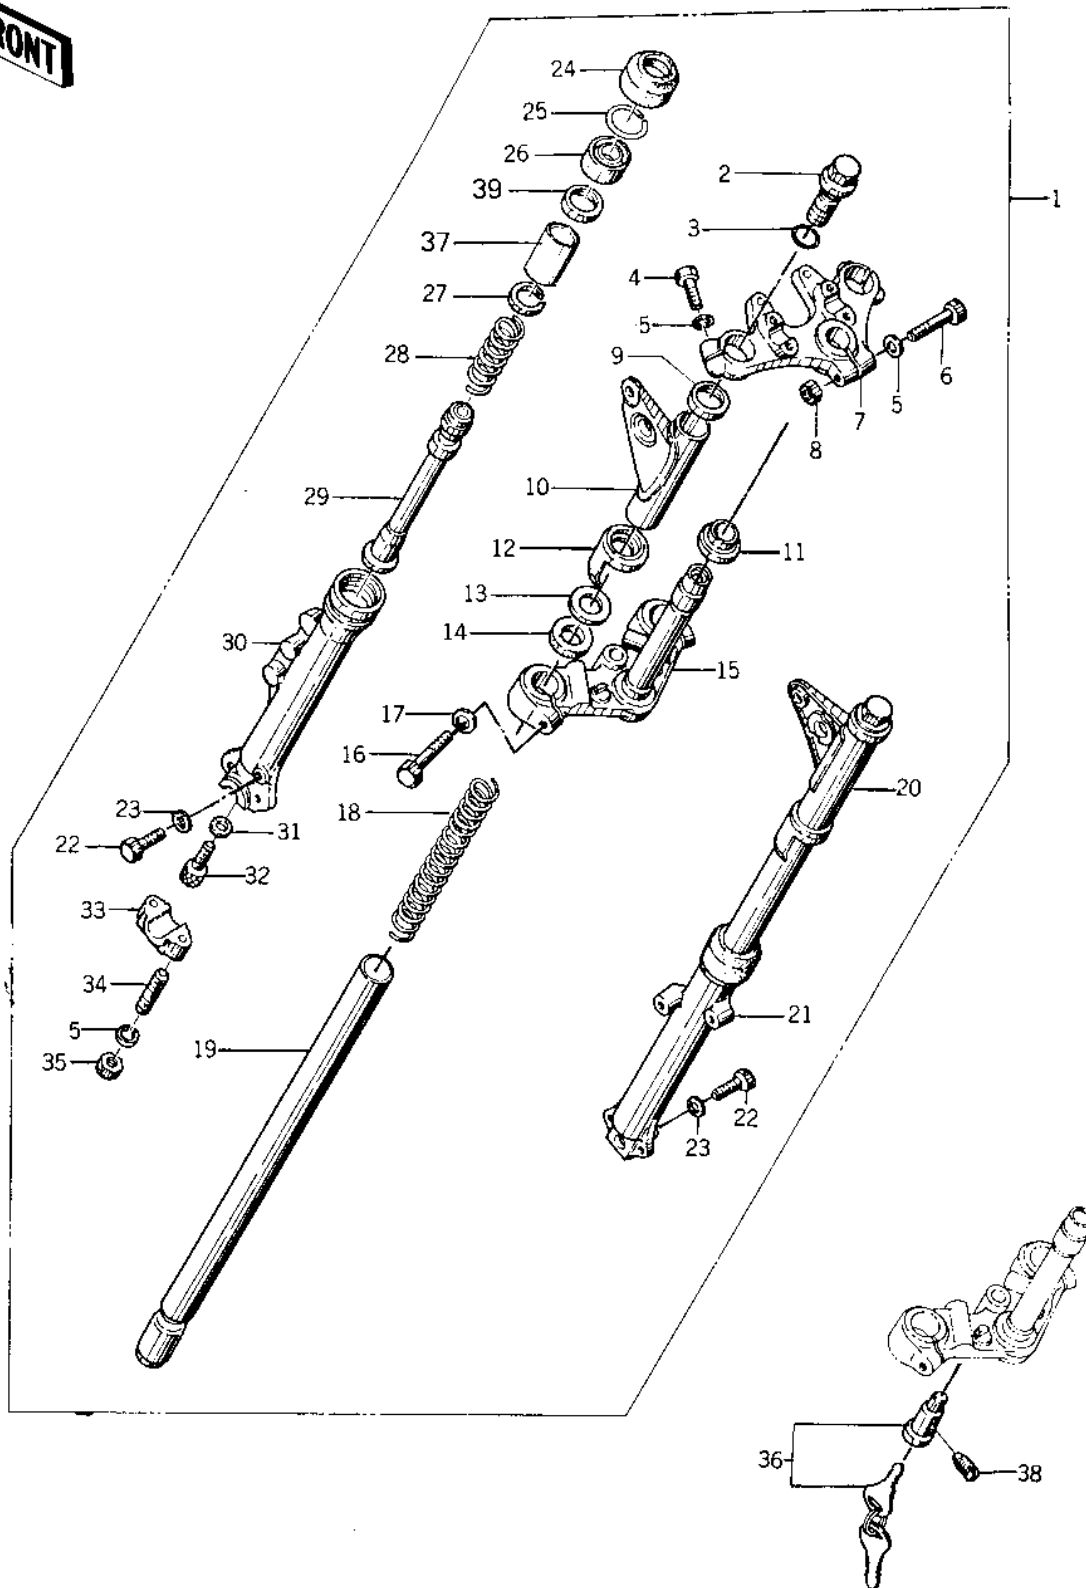

1977 KZ400 Deluxe PARTS DIAGRAM

FRONT FORK

1977 KZ400 Deluxe PARTS LIST

FRONT FORK

ITEM NAME	PART NUMBER	QUANTITY
FORK-FRONT (Ref # 1)	44001-201	1
BOLT, FORK TOP (Ref # 2)	44032-012	1
"O" RING,FORK TOP BLT (Ref # 3)	44046-023	1
BOLT,HEX HEAD,8X40 (Ref # 4)	92001-1063	1
WASHER SPRING 8MM (Ref # 5)	461F0800	1
BOLT-HEX HEAD,8X55 (Ref # 6)	44041-038	1
HEAD, STEERING STEM (Ref # 7)	44039-064	1
NUT,LOCK,8MM (Ref # 8)	92015-1124	1
CAP,FORK COVER (Ref # 9)	44064-026	1
COVER,L.H FORK (Ref # 10)	44033-080	1
CONE STRNG STEM BERNG (Ref # 11)	92047-006	1
CAP, FORK COVER (Ref # 12)	44064-021	1
WASHER,FORK COVER (Ref # 13)	92022-297	1
DAMPER RUBBER,FK COV (Ref # 14)	92075-240	1
STEM, STEERING (Ref # 15)	44037-077	1
BOLT,10X50 (Ref # 16)	92001-1007	1
WASHER SPRING 10MM (Ref # 17)	461F1000	1
SPRING, FORK (Ref # 18)	44026-061	1
TUBE,FORK INNER (Ref # 19)	44013-1001	1
COVER,R.H FORK (Ref # 20)	44034-080	1
TUBE,RH,FORK OUTER (Ref # 21)	44006-1002	1
BOLT HEX HEAD 6X8 (Ref # 22)	110B0608	1
GASKET,DRAIN PLUG (Ref # 23)	44045-047	1
DUST SHIELD,FORK (Ref # 24)	92093-1063	1
RING,OIL SEAL STOPER (Ref # 25)	44043-057	1
OIL SEAL,FORK (Ref # 26)	92049-1077	1
RING, PISTON (Ref # 27)	44025-003	1
SPRING,FORK SHORT (Ref # 28)	44026-1001	1
CYLINDER-FORK (Ref # 29)	44022-035	1

1977 KZ400 Deluxe PARTS LIST

FRONT FORK

ITEM NAME	PART NUMBER	QUANTITY
TUBE,LH,FORK OUTER (Ref # 30)	44005-1002	1
GASKET,FORK CYL BOLT (Ref # 31)	44045-051	1
BOLT,FORK CYLINDER (Ref # 32)	44041-078	1
HOLDER, FRONT AXLE (Ref # 33)	44063-010	1
STUD 8X30 (Ref # 34)	172G0830	1
NUT,LOCK,8MM (Ref # 35)	92017-013	1
LOCK ASSY,STEERING (Ref # 36)	27016-043	1
BUSHING,FORK (Ref # 37)	44065-1001	1
SCREW,SEAT LOCK (Ref # 38)	92014-016	1
SPACER,FORK (Ref # 39)	92026-1005	1