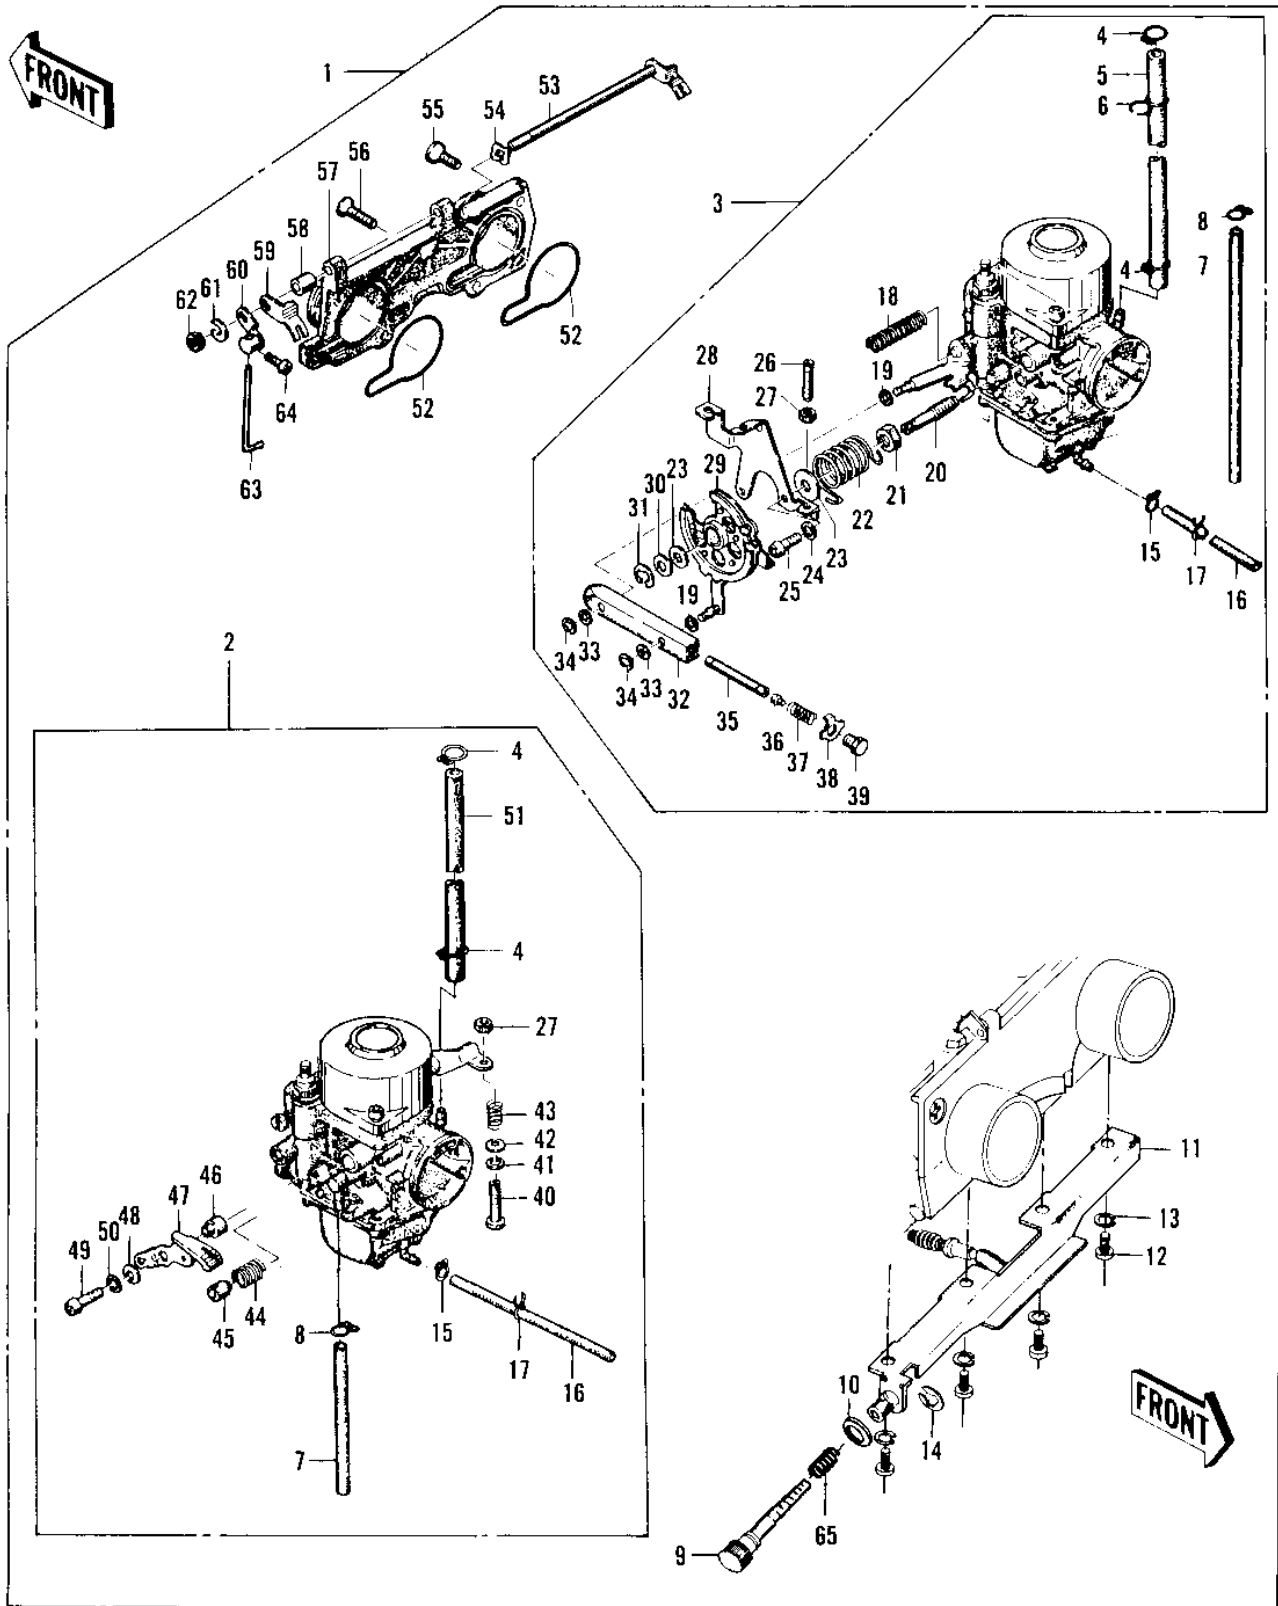

1977 KZ400 Deluxe PARTS DIAGRAM

CARBURETOR ASSY (KZ400-A1)

1977 KZ400 Deluxe PARTS LIST

CARBURETOR ASSY (KZ400-A1)

ITEM NAME	PART NUMBER	QUANTITY
CARBURETOR ASSY (Ref # 1)	16001-275	2
CARBURETOR,R.H (Ref # 2)	16001-282	2
CARBURETOR,L.H (Ref # 3)	16001-283	2
CLAMP,FUEL HOSE (Ref # 4)	92037-1040	1
HOSE,FUEL (Ref # 5)	92059-112	1
CLAMP,FUEL HOSE (Ref # 6)	16044-005	1
HOSE (Ref # 7)	92059-110	1
CLAMP,HOSE (Ref # 8)	16044-004	1
SCREW,THROTTLE STOP (Ref # 9)	16021-024	1
WASHER,PLAIN,7MM (Ref # 10)	16039-029	1
STAY PLATE (Ref # 11)	16065-044	1
SCREW PAN HEAD 4X16 (Ref # 12)	220B0416	1
WASHER SPRING 4MM (Ref # 13)	461F0400	1
CIRCLIP 6MM (Ref # 14)	482J6000	2
CLAMP,TUBE,OVERFLOW (Ref # 15)	92037-1142	1
HOSE,FUEL OVERFLOW (Ref # 16)	92059-111	1
CLAMP,OVERFLOW HOSE (Ref # 17)	16044-002	1
SPRING,THR CABLE PLY (Ref # 18)	16040-013	1
WASHER,WAVE (Ref # 19)	16034-009	1
SCREW,BALANCE ADJUST (Ref # 20)	16041-008	1
NUT,5MM (Ref # 21)	16003-010	1
SPRING,ADJUST (Ref # 22)	16040-011	1
WASHER,PLAIN (Ref # 23)	16039-023	1
WASHER SPRING 5MM (Ref # 24)	461F0500	2
SCREW PAN HEAD 5X10 (Ref # 25)	220B0510	1
SCREW,SLOTTED (Ref # 26)	16046-006	1
NUT,5MM (Ref # 27)	16003-011	1
HOLDER,THR CABL PULY (Ref # 28)	16070-002	1
PULLEY,THROTTLE CABL (Ref # 29)	16074-003	1