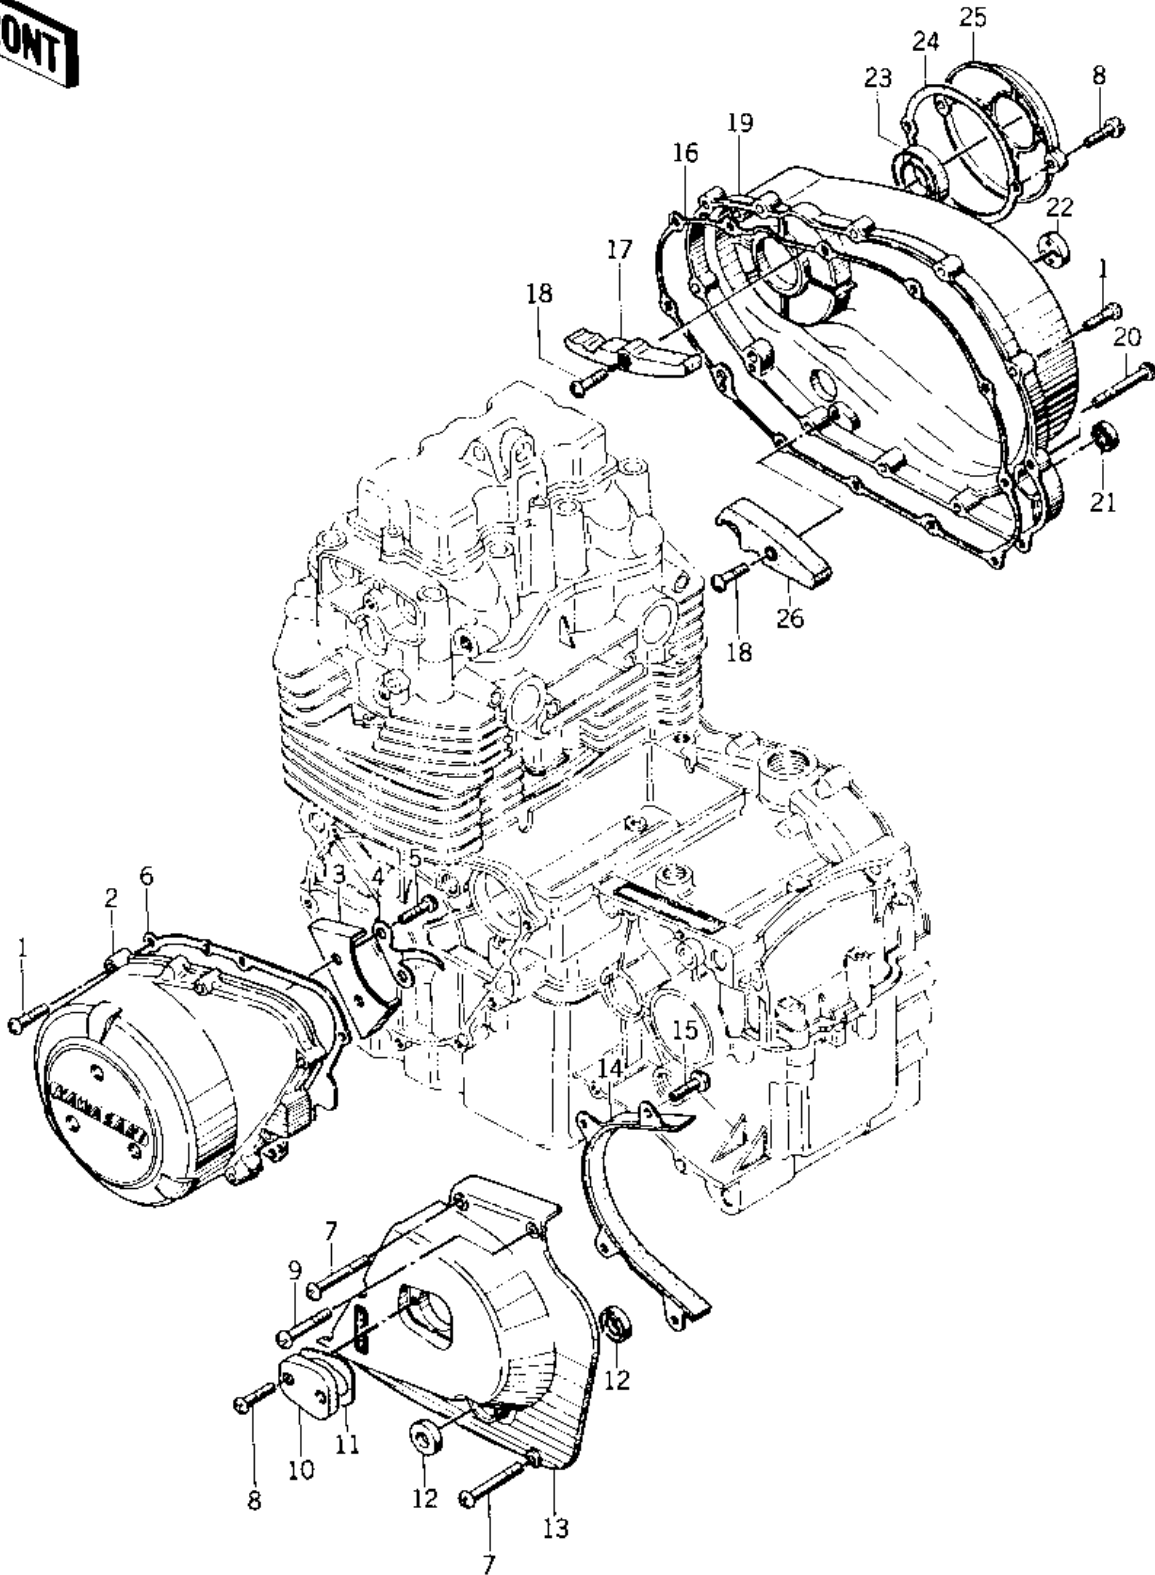

## 1977 KZ400 Deluxe PARTS DIAGRAM

ENGINE COVERS

### ENGINE COVERS

ITEM NAME	PART NUMBER	QUANTITY
SCREW PAN HEAD 6X30 (Ref # 1)	220B0630	1
COVER,L.H,ENGINE (Ref # 2)	14031-1007-80	2
SLIPPER (Ref # 3)	12053-007	1
PLATE L.H ENG COVER (Ref # 4)	21057-002	1
SCREW PAN HEAD 5X8 (Ref # 5)	220B0508	1
GASKET,L.H ENG COVER (Ref # 6)	14045-021	1
SCREW PAN HEAD 6X50 (Ref # 7)	220B0650	1
SCREW PAN HEAD 6X18 (Ref # 8)	220B0618	1
SCREW PAN HEAD 6X35 (Ref # 9)	220B0635	1
COVER,CLUTCH ADJUSTNG (Ref # 10)	14028-006-80	1
GASKET,CLUTCH ADJ CAP (Ref # 11)	14049-004	1
OIL SEAL,TB13225.5 (Ref # 12)	92051-005	1
COVER,ENG SPROCKET (Ref # 13)	14026-029-80	1
GUIDE,CHAIN (Ref # 14)	14077-004	1
SCREW PAN HEAD 6X16 (Ref # 15)	220B0616	1
SCREW PAN HEAD 6X12 (Ref # 15)	220B0612	1
GASKET,R.H ENG COVER (Ref # 16)	14046-031	1
GUIDE,PRIMARY CHAIN (Ref # 17)	12053-010	1
SCREW PAN HEAD 6X25 (Ref # 18)	220B0625	1
COVER,R.H ENG,BUFF (Ref # 19)	14032-106-80	1
SCREW PAN HEAD 6X40 (Ref # 20)	220B0640	1
OIL SEAL SB20285 (Ref # 21)	92049-012	1
GAUGE,OIL LEVEL (Ref # 22)	52015-004	1
OIL SEAL,R.H CRNKSFT (Ref # 23)	92050-065	1
GASKET,BREAKER COVER (Ref # 24)	14050-010	1
COVERBRK POINT,BUFF (Ref # 25)	14027-019-80	1
GUIDE,PRIMARY CHAIN (Ref # 26)	12053-011	1