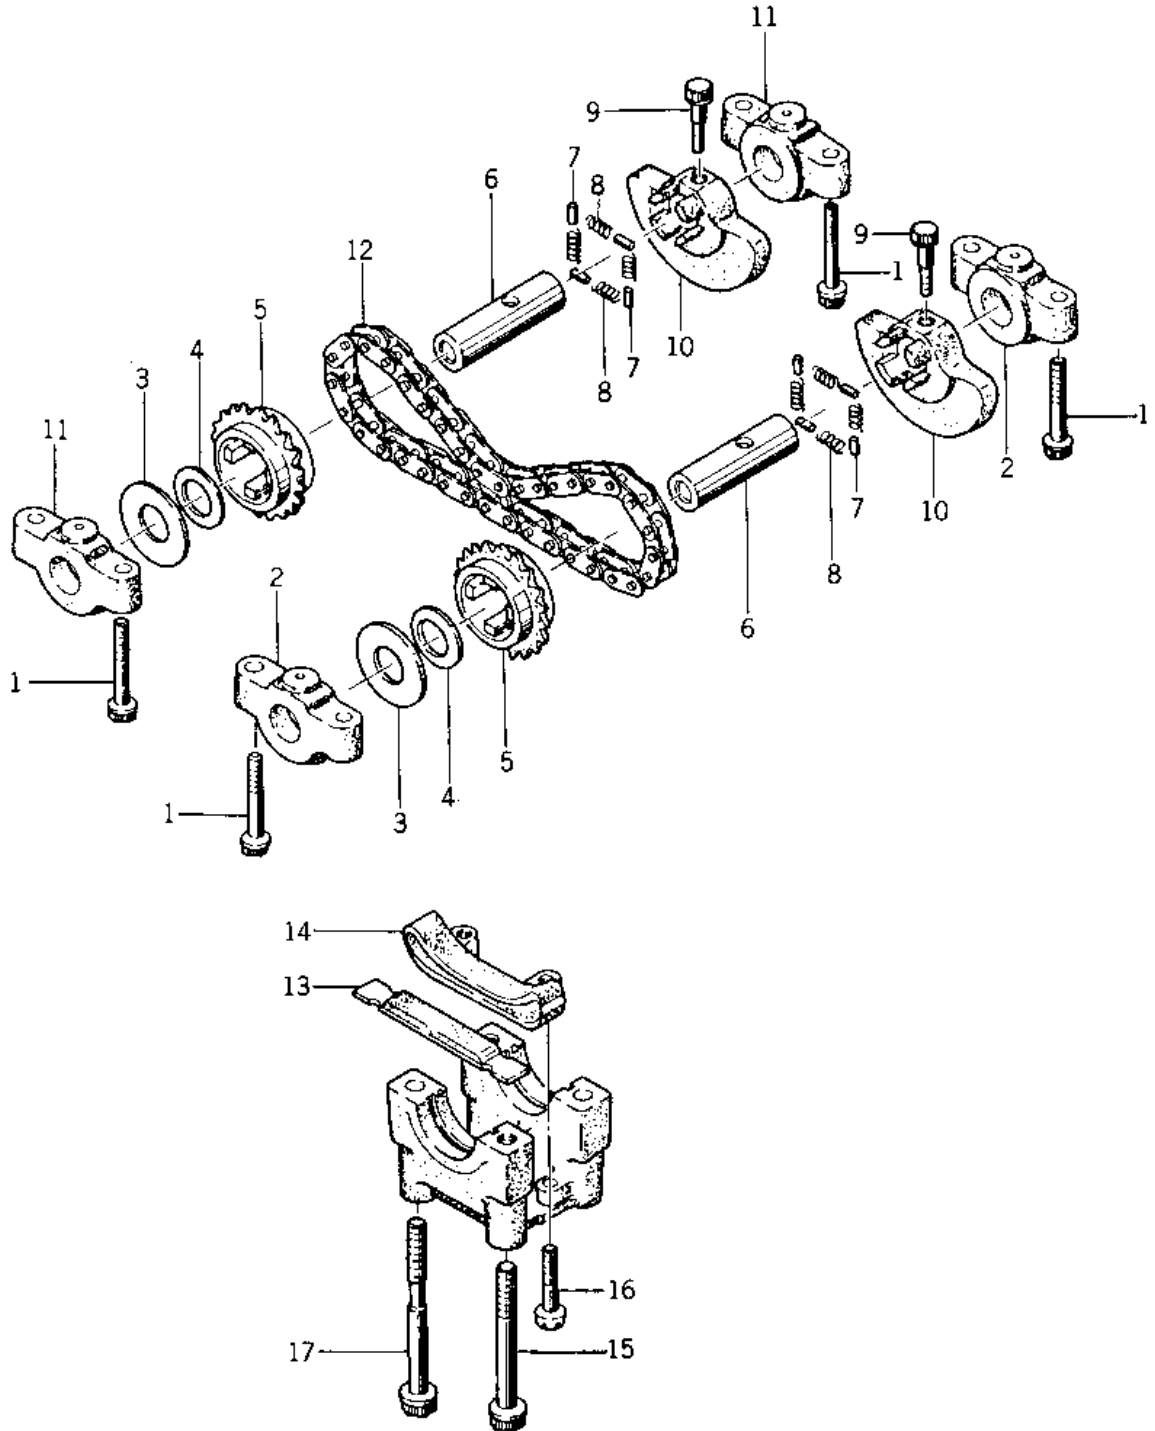

1977 KZ400 Deluxe PARTS DIAGRAM

BALANCER

1977 KZ400 Deluxe PARTS LIST

BALANCER

ITEM NAME	PART NUMBER	QUANTITY
BOLT,HEX HEAD,6X45 (Ref # 1)	92003-092	1
BOLT,6X43 (Ref # 1)	92002-1881	1
BRACKET B ,BALANCER (Ref # 2)	14081-008	2
WASHER,BALANCER (Ref # 3)	92026-104	1
WASHER,BALANCER (Ref # 4)	92026-131	2
SPROCKET,BALANCER (Ref # 5)	12046-005	1
SHAFT,BALANCER (Ref # 6)	12052-006	1
PIN DOWEL 4X8 (Ref # 7)	610A0408	1
SPRING,BALANCER (Ref # 8)	92081-135	1
BOLT,6X32 (Ref # 9)	92003-229	2
BALANCER (Ref # 10)	13041-004	1
BRACKET A ,BALANCER (Ref # 11)	14081-007	2
CHAIN BALANCER (Ref # 12)	21070-006	1
SLIPPER (Ref # 13)	12053-004	1
GUIDE-CHAIN,BALANCER (Ref # 14)	12053-1051	1
BOLT,HEX HEAD,8X81 (Ref # 15)	92003-108	1
SCREW PAN HEAD 6X30 (Ref # 16)	220B0630	1
BOLT (Ref # 17)	92001-1480	1