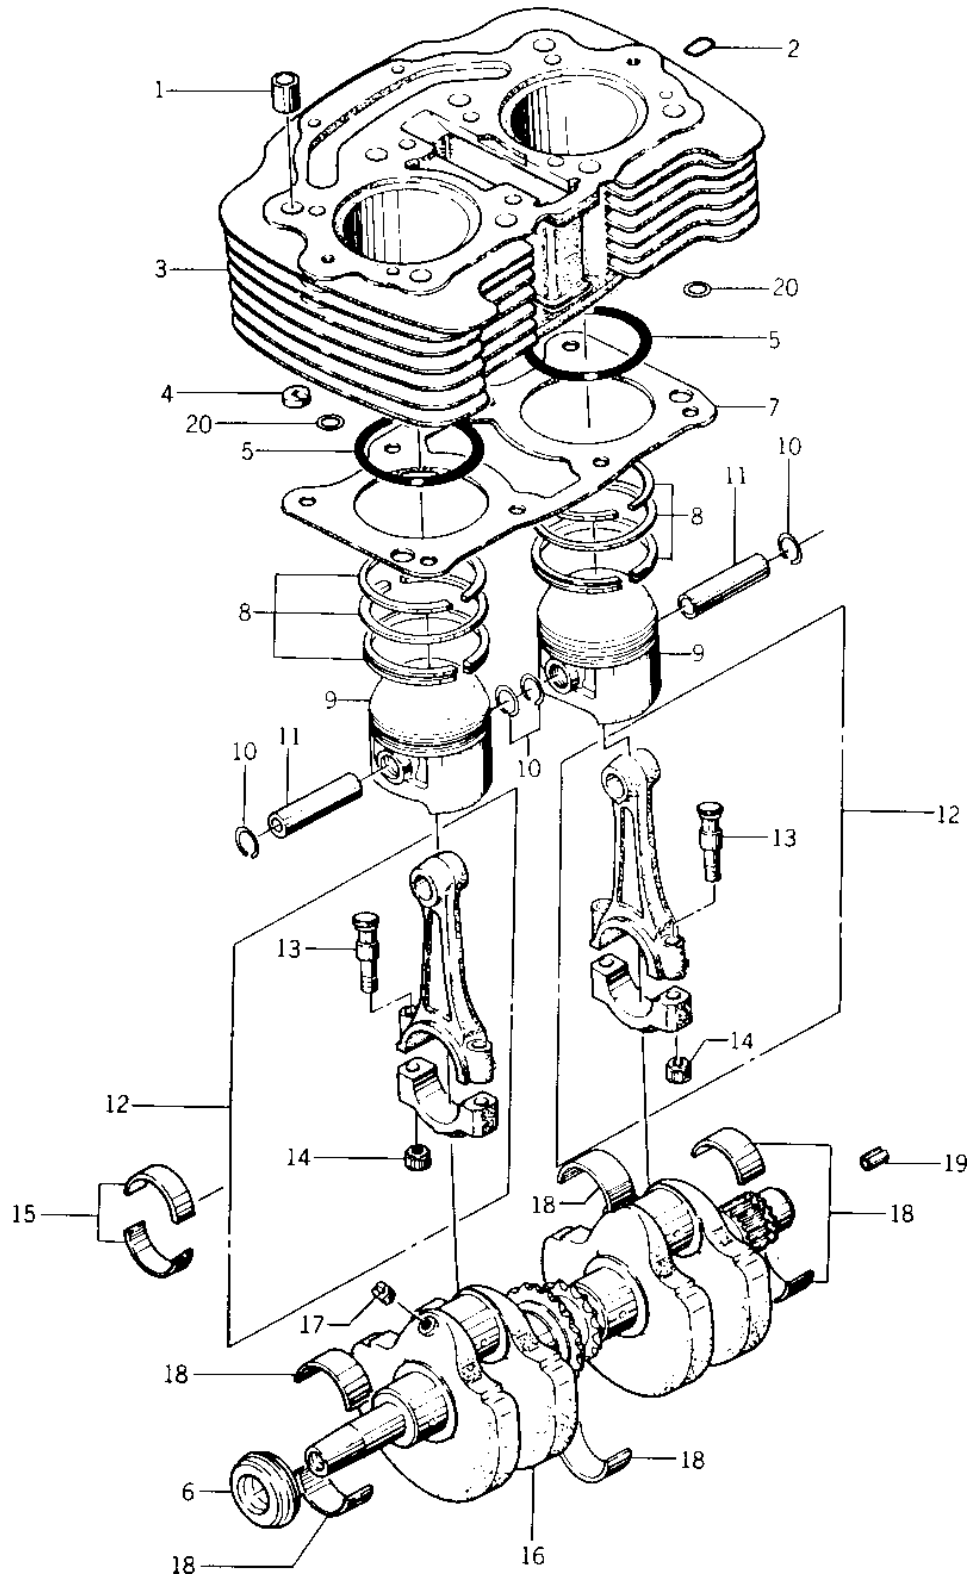

1977 KZ400 Deluxe PARTS DIAGRAM

CYLINDER/PISTONS/CRANKSHAFT

1977 KZ400 Deluxe PARTS LIST

CYLINDER/PISTONS/CRANKSHAFT

ITEM NAME	PART NUMBER	QUANTITY
PIN,DOWEL,14MM (Ref # 1)	92042-032	1
"O" RING,CYLINDER (Ref # 2)	11009-1012	1
CYLINDER, (Ref # 3)	11005-146	1
DAMPER RUBBER,CYLNDR (Ref # 4)	92075-256	1
"O" RING (Ref # 5)	92055-056	1
OIL SEAL,L.H CRNKSFT (Ref # 6)	92050-064	1
GASKET,CYLINDER BASE (Ref # 7)	11009-040	1
RING SET,PISTON,STD (Ref # 8)	13008-5028	2
RING SET,0.020",O/S (Ref # 8)	13025-5013	2
RING SET,0.040",O/S (Ref # 8)	13024-5012	2
PISTON,STD (Ref # 9)	13001-078	1
PISTON,0.020'O.S (Ref # 9)	13029-073	1
PISTON,0.040'O.S (Ref # 9)	13027-066	1
CIRCLIP PISTON PIN (Ref # 10)	92036-005	1
PIN-PISTON (Ref # 11)	13002-029	1
CONNECTING ROD ASSY,H (Ref # 12)	13032-046-HH	1
CONNECTING ROD ASSY,I (Ref # 12)	13032-046-II	1
CONNECTING ROD ASSY,J (Ref # 12)	13032-046-JJ	1
BOLT (Ref # 13)	92001-169	1
NUT,FLANGED,8MM (Ref # 14)	92015-1311	1
METAL,CONROD BEARING (Ref # 15)	13034-037	1
METAL,CON ROD (Ref # 15)	13034-047	1
METAL,CON ROD (Ref # 15)	13034-048	1
CRANKSHAFT ASSY (Ref # 16)	13037-061	1
SCREW,SLOTTED,6X8 (Ref # 17)	291H0608	1
BUSHING,CRANKSHAFT (Ref # 18)	92028-1102	4
PIN-SPRING,4X8 (Ref # 19)	555A0408	1
"O" RING (Ref # 20)	92055-074	1
"O" RING (Ref # 20)	92055-090	1