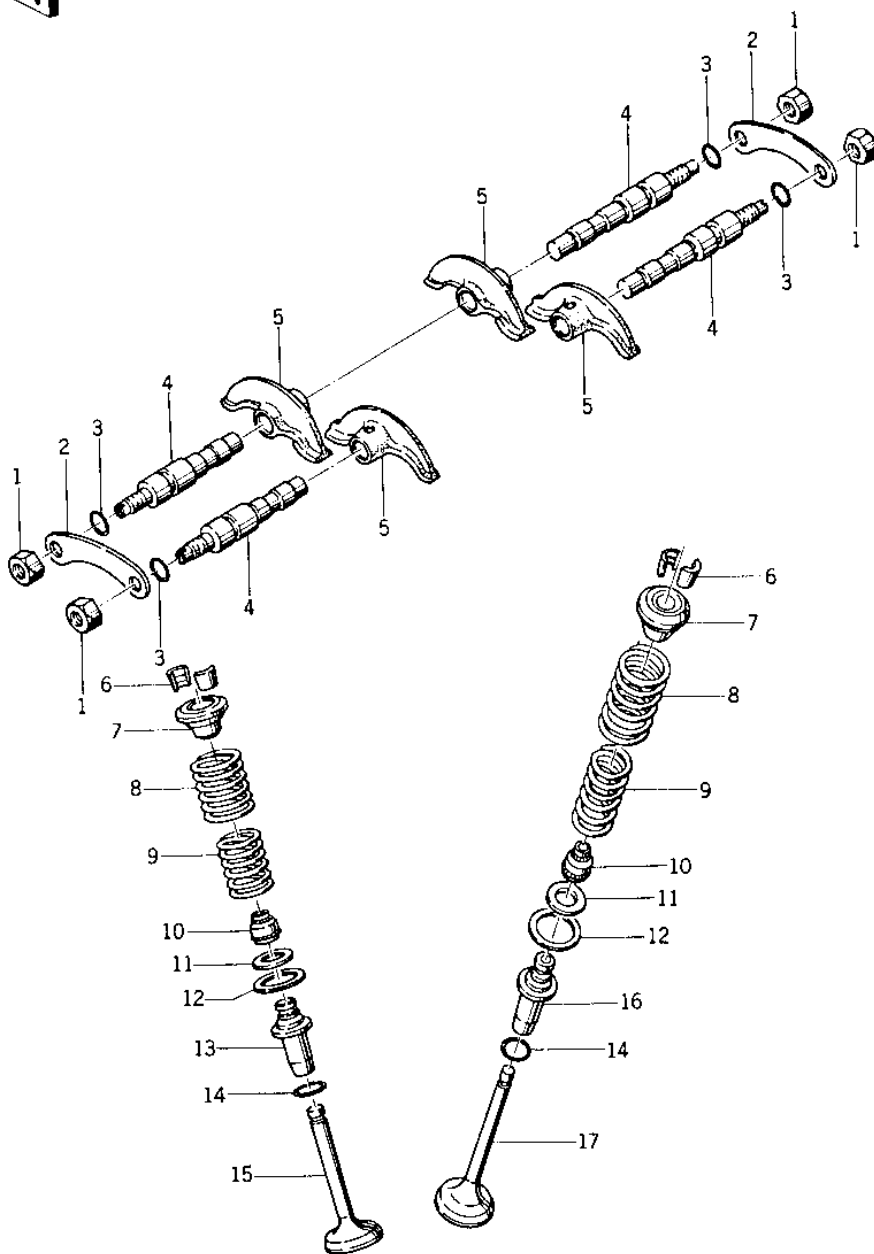

1977 KZ400 Deluxe PARTS DIAGRAM

ROCKER ARMS/VALVES

1977 KZ400 Deluxe PARTS LIST

ROCKER ARMS/VALVES

ITEM NAME	PART NUMBER	QUANTITY
NUT,8M/M (Ref # 1)	314G0800	1
WASHER,LOCK (Ref # 2)	92088-022	1
"O" RING (Ref # 3)	92055-098	1
SHAFT,ROCKER (Ref # 4)	12020-003	1
ARM,ROCKER (Ref # 5)	12016-011	1
SPLIT KEEPER (Ref # 6)	12011-004	1
RETAINER,VALVE SPRING (Ref # 7)	12009-006	1
SPRING,OUTER VALVE (Ref # 8)	12007-013	1
SPRING,INNER VALVE (Ref # 9)	12007-014	1
OIL SEAL,RV37129.5 (Ref # 10)	92049-016	1
SEAT,VLV INNER SPRING (Ref # 11)	12010-006	1
SEAT,VLV OUTER SPRING (Ref # 12)	12010-005	1
GUIDE,EXHAUST VALVE (Ref # 13)	49002-1010	2
"O" RING,VALVE GUIDE (Ref # 14)	92055-065	1
VALVE,EXHAUST (Ref # 15)	12005-012	1
GUIDE,INLET VALVE (Ref # 16)	12013-003	1
VALVE,INLET (Ref # 17)	12004-019	1