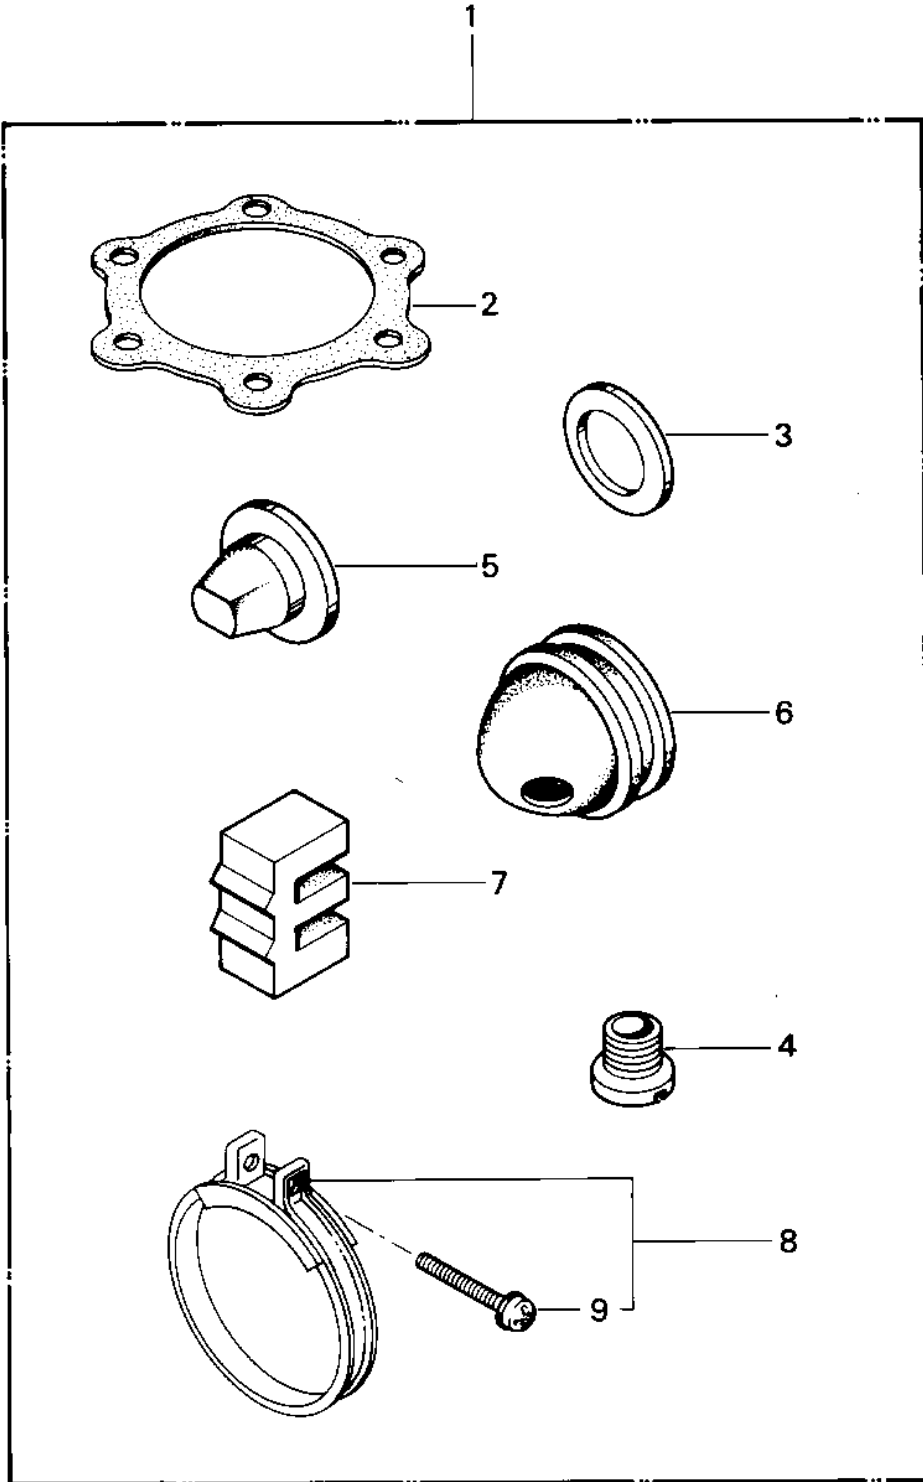

1979 KDX™400 PARTS DIAGRAM

OPTIONAL PARTS

1979 KDX™400 PARTS LIST

OPTIONAL PARTS

ITEM NAME	PART NUMBER	QUANTITY
SILENCER KIT (Ref # 1)	99996-4001	1
GASKET,HEAD,CYLINDER (Ref # 2)	11004-1015	1
CHOKE PLATE (Ref # 3)	13169-4008	1
MAIN JET,#157.5R (Ref # 4)	92063-1026	1
CHOKE PIPE (Ref # 5)	32032-4015	1
SILENCER CAP (Ref # 6)	11012-4002	1
DAMPER,CYLINDER (Ref # 7)	92075-1160	1
CLAMP (Ref # 8)	92037-171	1
SCREW-PAN-CROS (Ref # 9)	220B0535	1