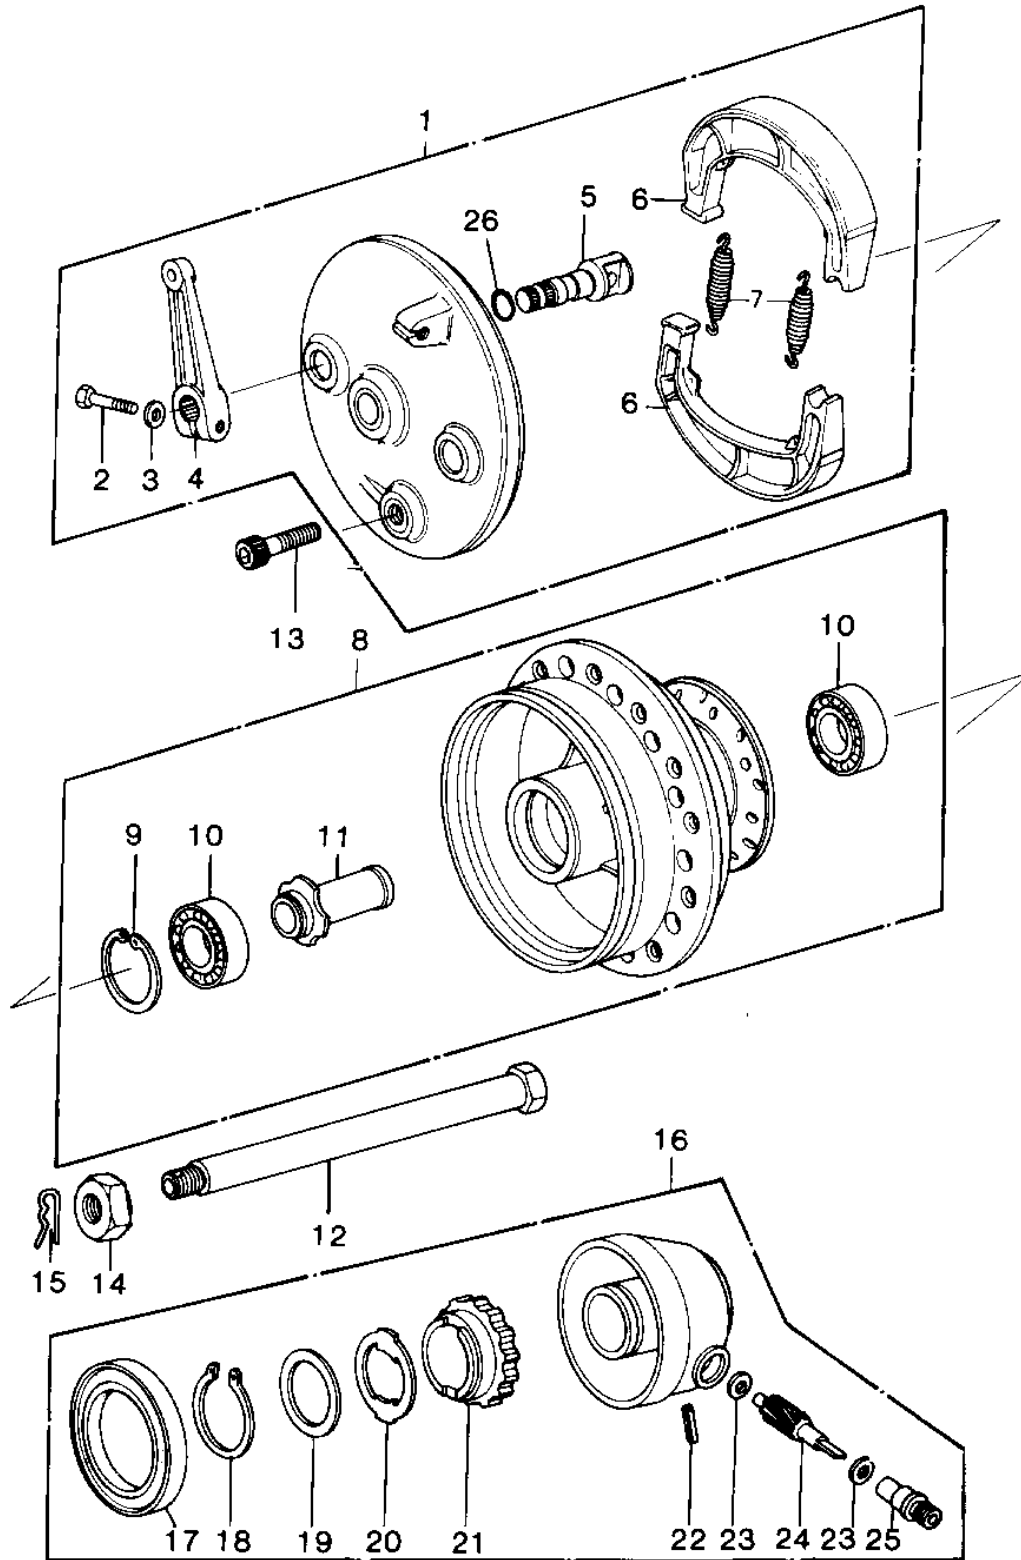

1979 KDX™400 PARTS DIAGRAM

FRONT HUB/BRAKE

1979 KDX™400 PARTS LIST

FRONT HUB/BRAKE

ITEM NAME	PART NUMBER	QUANTITY
PANEL-ASY,FR BRK (Ref # 1)	41035-1002	1
BOLT-UPSET (Ref # 2)	112G0622	1
WASHER PLAIN 6MM (Ref # 3)	410B0600	1
LEVER,FRONT BRAKE CAM (Ref # 4)	41053-1003	1
CAM SHAFT,BRAKE (Ref # 5)	41050-1002	1
SHOE-BRAKE (Ref # 6)	41048-1068	1
SPRING-BRAKE SHOE (Ref # 7)	42020-004	1
DRUM-ASSY,FR BRK (Ref # 8)	41034-4001	1
CIRCLIP,42MM (Ref # 9)	92033-1041	1
BEARING,FRONT DRUM (Ref # 10)	92045-033	1
COLLAR,FRONT BRAKE (Ref # 11)	92027-1034	1
AXLE,FRONT (Ref # 12)	41068-4001	1
BOLT,SOCKET,10X40 (Ref # 13)	92001-4002	1
NUT,14MM (Ref # 14)	42045-020	1
PIN,COTTER (Ref # 15)	550D3230	1
GEAR BOX ASSY (Ref # 16)	41078-011	1
OIL SEAL,#50659 (Ref # 17)	654A506509	1
CIRCLIP 24MM (Ref # 18)	480J2400	1
WASHER,THRUST (Ref # 19)	41065-005	1
RECEIVER,SPEEDOMETER (Ref # 20)	41064-015	1
GEAR,SPEEDOMETER (Ref # 21)	41059-027	1
PIN,SPRING (Ref # 22)	41082-001	1
WASHER THRST SPD PINI (Ref # 23)	41063-001	1
PINION,SPEEDOMETER (Ref # 24)	41060-015	1
BUSH,SPEEDMETER CABLE (Ref # 25)	41062-005	1
"O" RING,15MM (Ref # 26)	670B2015	1