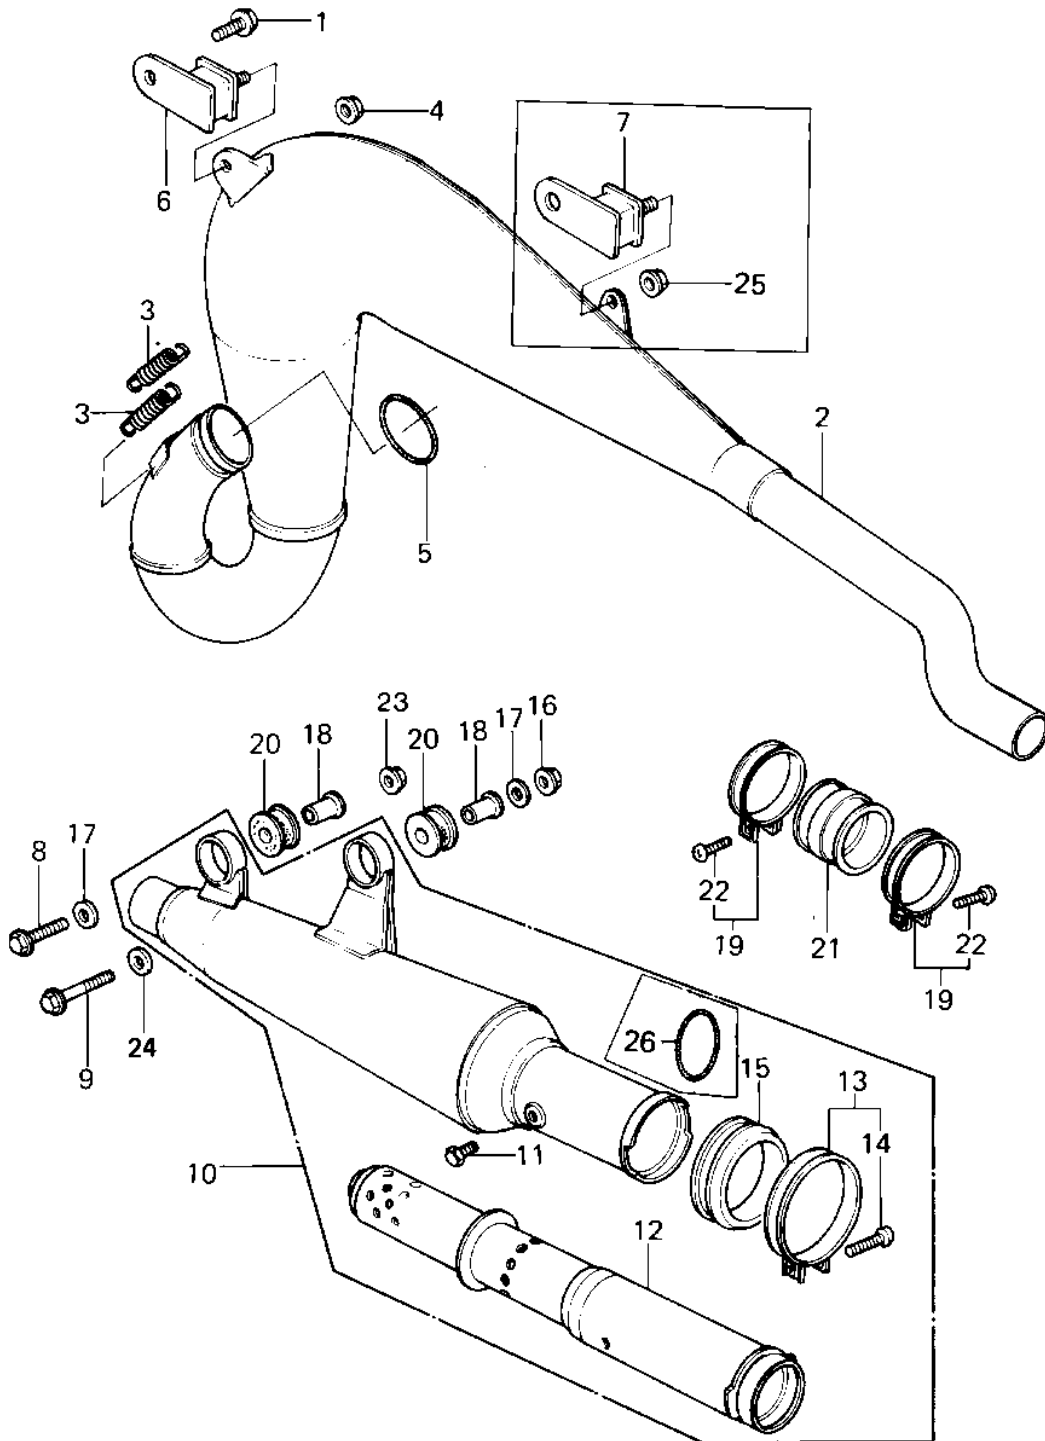

## 1979 KDX™400 PARTS DIAGRAM

MUFFLER

## 1979 KDX™400 PARTS LIST

### MUFFLER

ITEM NAME	PART NUMBER	QUANTITY
BOLT,FLANGED,8X14 (Ref # 1)	130G0814	1
BODY,MUFFLER,F.BLACK (Ref # 2)	18001-1110	1
SPRING-CONNECTOR (Ref # 3)	18071-003	1
NUT,8M/M (Ref # 4)	92015-1014	3
"0" RING,55MM,MUFFLER (Ref # 5)	92055-1057	1
DAMPER,MUFFLER FITING (Ref # 6)	92075-1060	1
DAMPER,MUFFLER BODY (Ref # 7)	92075-1174	1
BOLT,FLANGED,8X35 (Ref # 8)	130G0835	1
BOLT,FLANGED,8X55 (Ref # 9)	130G0855	1
MUFFLER ASSY,F.BLACK (Ref # 10)	18001-1109	1
BOLT,FLANGED,6X8 (Ref # 11)	130B0608	1
BAFFLE PIPE,MUFFLER (Ref # 12)	49099-1011	1
CLAMP (Ref # 13)	92037-171	1
SCREW-PAN-CROS (Ref # 14)	220B0535	1
DUST SHIELD,MUFFLER (Ref # 15)	92093-1013	1
WASHER,8X26X2.3 (Ref # 17)	92022-1564	1
COLLAR,FUEL TANK FITT (Ref # 18)	92027-1134	1
CLAMP,MUFFLER (Ref # 19)	92037-177	1
DAMPER,MUFFLER (Ref # 20)	92075-1196	1
DUST SHIELD,MUFFLER (Ref # 21)	92093-1014	1
SCREW-PAN-CROS,5X25 (Ref # 22)	220B0525	1
NUT,LOCK,8MM (Ref # 23)	92015-1124	1
WASHER,PLAIN (Ref # 24)	92022-298	1