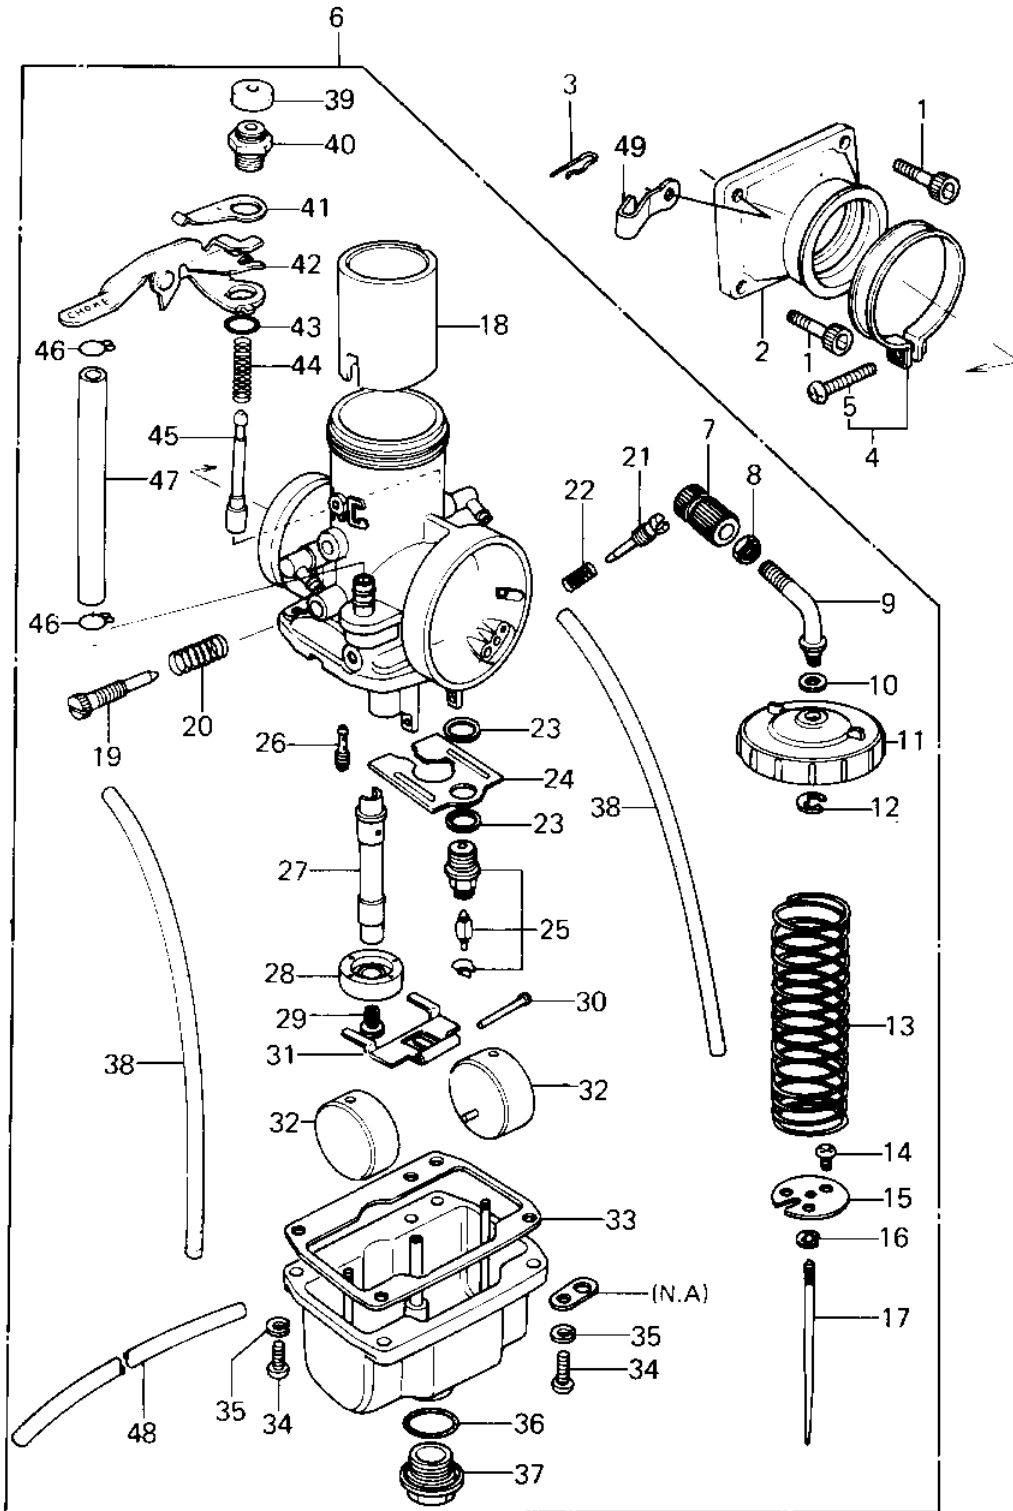

1979 KDX™400 PARTS DIAGRAM

CARBURETOR

1979 KDX™400 PARTS LIST

CARBURETOR

ITEM NAME	PART NUMBER	QUANTITY
BOLT, SOCKET, 6X25, BLAC (Ref # 1)	120S0625	1
HOLDER, CARBURETOR (Ref # 2)	16065-1005	1
CIRCLIP (Ref # 3)	92036-018	1
CLAMP, CARBURETOR HLDR (Ref # 4)	92037-116	1
SCREW-PAN-CROS (Ref # 5)	220B0535	1
CARBURETOR ASSY (Ref # 6)	16001-1116	1
ADJUSTER, CABLE (Ref # 7)	16002-1003	1
NUT CABLE ADJUST LOCK (Ref # 8)	16003-004	1
GUIDE, CABLE (Ref # 9)	13070-1014	1
GASKET, CABLE GUIDE (Ref # 10)	11009-1074	1
TOP, MIXING CHAMBER (Ref # 11)	16004-1010	1
CIRCLIP, CABLE GUIDE (Ref # 12)	16008-011	1
SPRING, THROTTLE VALVE (Ref # 13)	16006-028	1
SCREW, 4X5 (Ref # 14)	92009-1037	1
SEAT, THROTTLE VALVE (Ref # 15)	16007-1007	1
CIRCLIP (Ref # 16)	16008-010	1
JET NEEDLE, 6DH18 (Ref # 17)	16009-1041	1
VALVE, THROTTLE, C.A2.5 (Ref # 18)	16025-1034	1
SCREW, THROTTLE STOP (Ref # 19)	16021-1024	1
SPRING, THRTL STP SCRW (Ref # 20)	92081-1200	1
SCREW (Ref # 21)	16014-006	1
SPRING-THR STOP SCREW (Ref # 22)	16022-007	1
GASKET, FLOAT VALVE (Ref # 23)	11009-1076	1
BAFFLE-CARB (Ref # 24)	16038-019	1
FLOAT VALVE ASSY (Ref # 25)	16030-020	1
JET-PILOT NO 45 (Ref # 26)	92064-044	1
NEEDLE JET, Q-2 (Ref # 27)	16017-1026	1
HOLDER, NEEDLE JET (Ref # 28)	16065-1017	1
MAIN JET, #162.5R (Ref # 29)	92063-1019	1