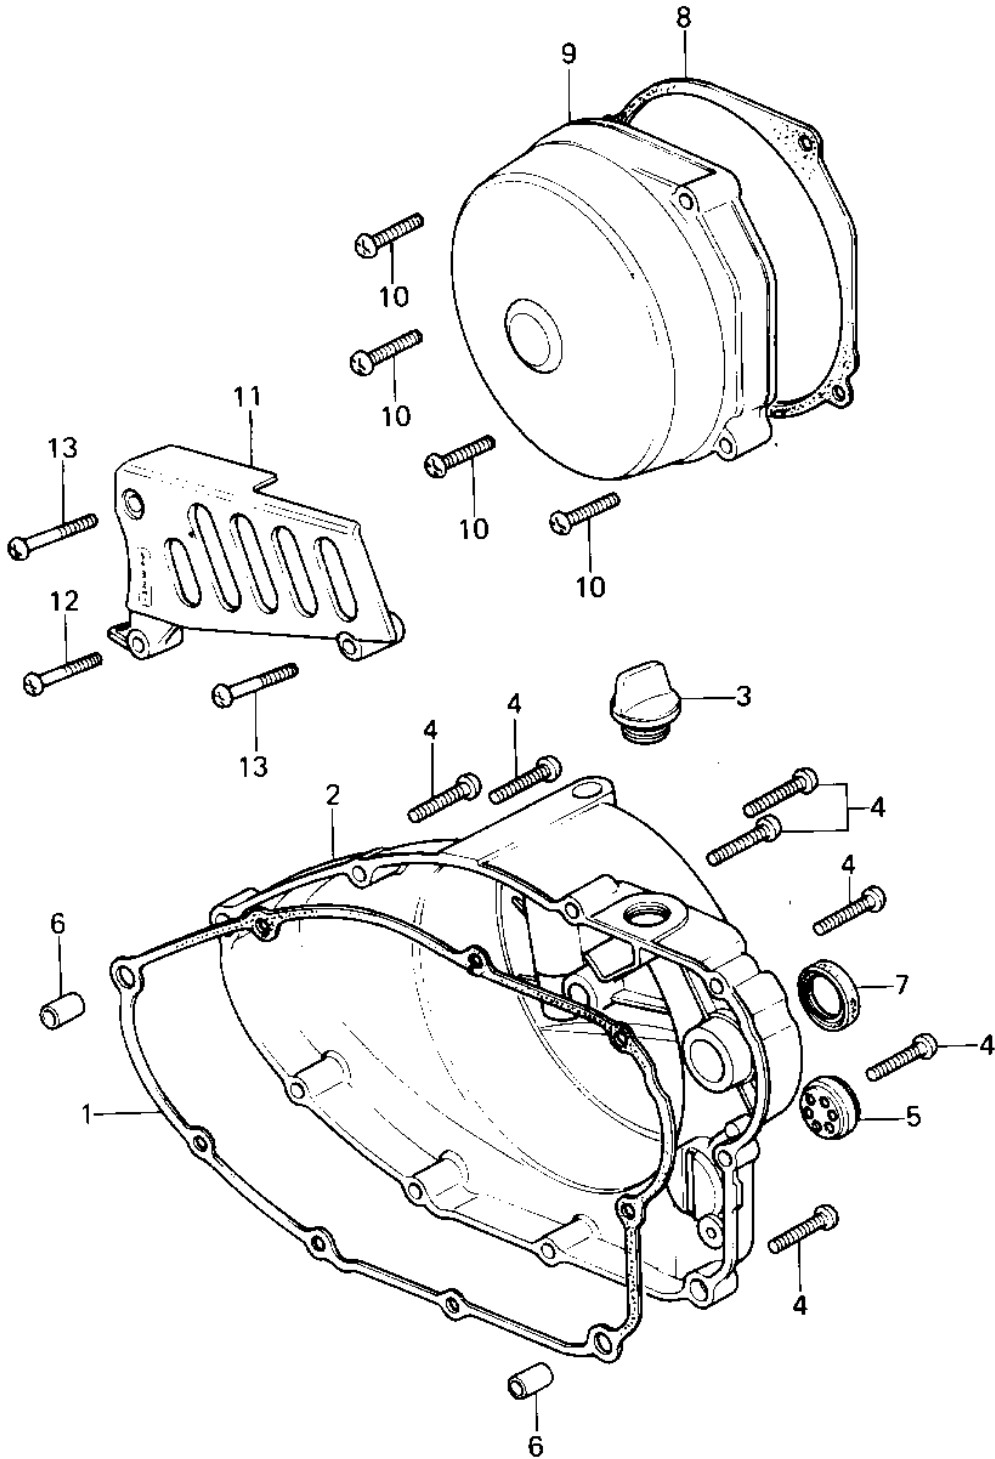

1979 KDX™400 PARTS DIAGRAM

ENGINE COVERS

1979 KDX™400 PARTS LIST

ENGINE COVERS

ITEM NAME	PART NUMBER	QUANTITY
GASKET,CLUTCH COVER (Ref # 1)	11009-1131	1
COVER,CLUTCH,F.BLACK (Ref # 2)	14032-1021	1
FILLER,OIL (Ref # 3)	16115-018	1
SCREW PAN HEAD 6X30 (Ref # 4)	220B0630	2
GAUGE,OIL LEVEL (Ref # 5)	52015-004	1
PIN,DOWEL,10X8.2X14 (Ref # 6)	92043-1037	1
OIL SEAL SB20285 (Ref # 7)	92049-012	1
GASKET,MAGNETO COVER (Ref # 8)	11009-1132	1
COVER,MAGNETO,F.BLACK (Ref # 9)	14031-1035	1
COVER,FRONT CHAIN (Ref # 11)	14026-1012-21	1
SCREW PAN HEAD 6X35 (Ref # 12)	220B0635	1
SCREW PAN HEAD 6X40 (Ref # 13)	220B0640	1