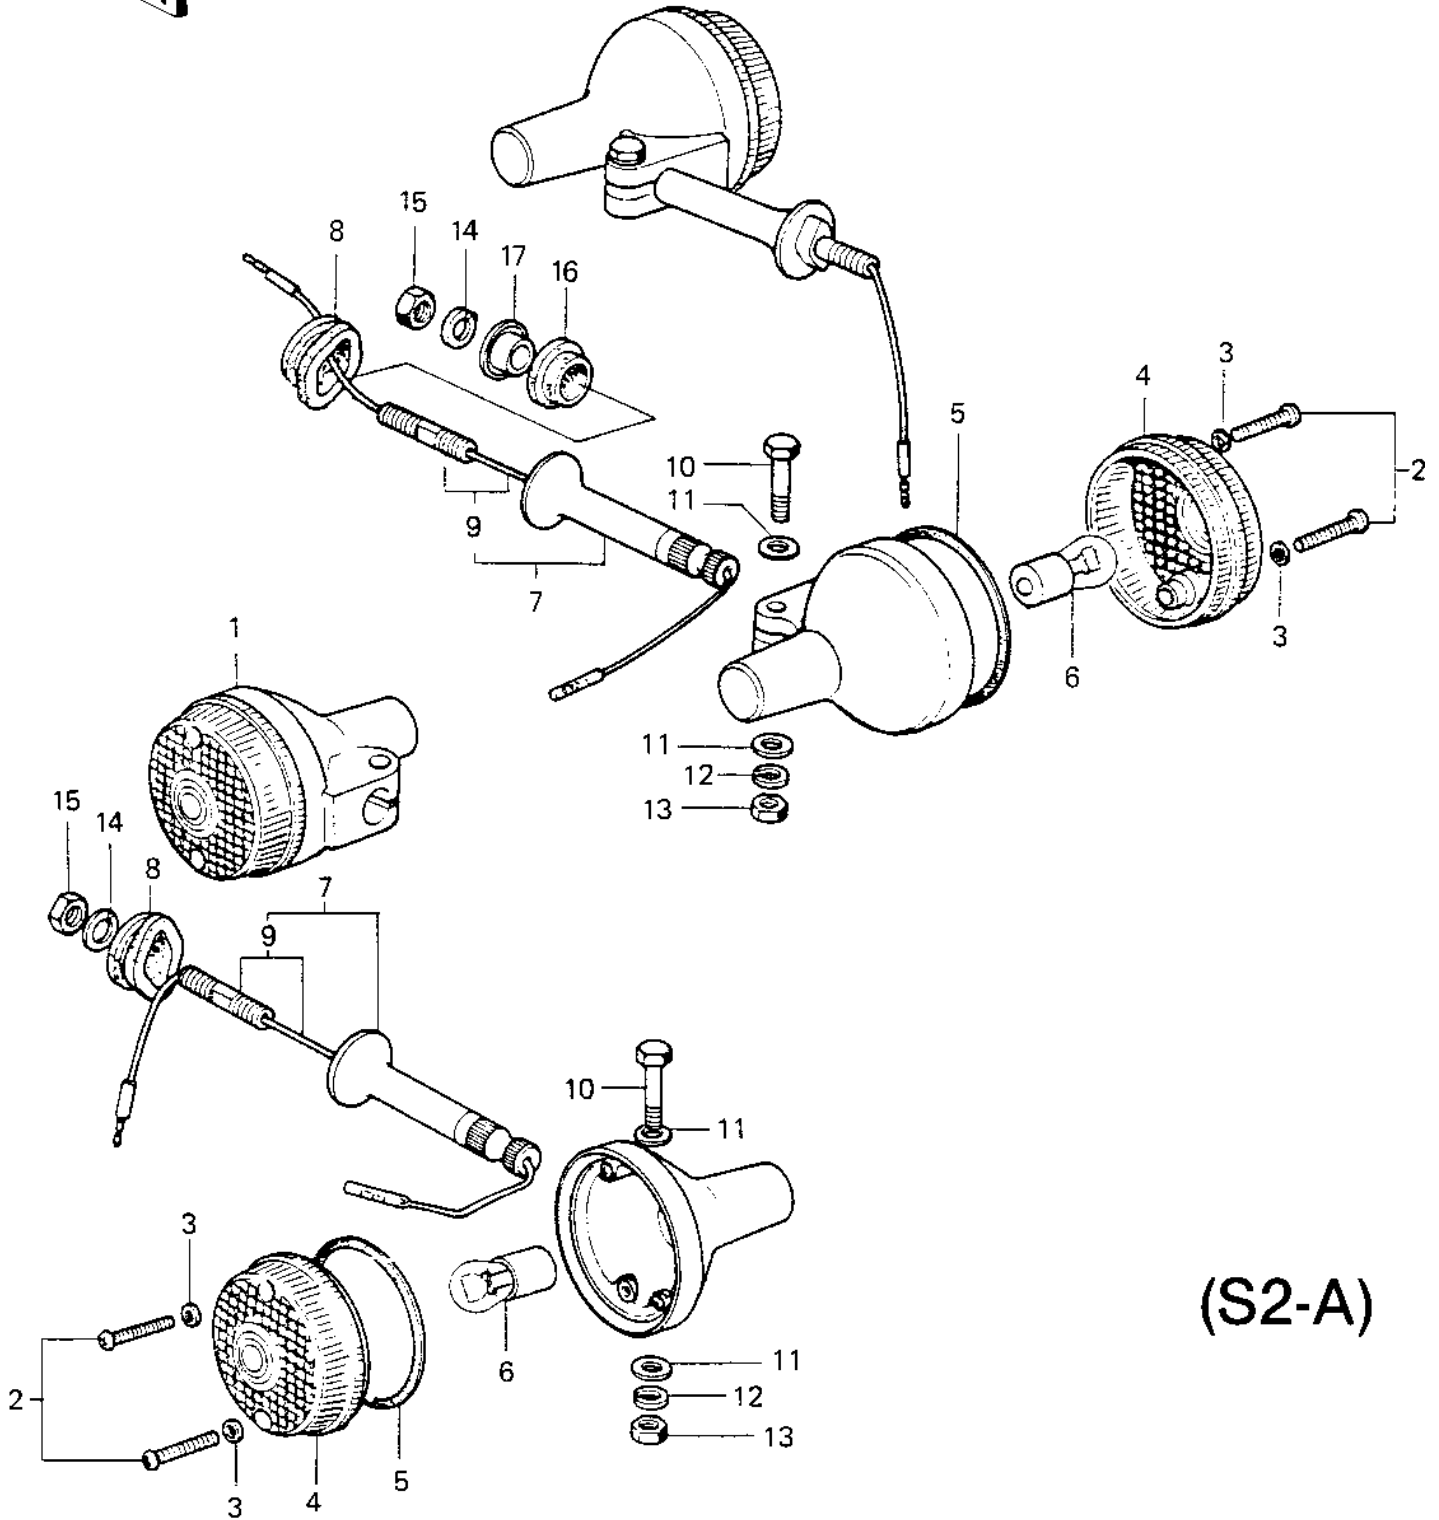

1972 S2 PARTS DIAGRAM

TURN SIGNALS (S2-A)

(S2-A)

1972 S2 PARTS LIST

TURN SIGNALS (S2-A)

ITEM NAME	PART NUMBER	QUANTITY
LAMP ASSY-TURN SIGNAL (Ref # 1)	23040-037	1
UNAVAILABLE IN PRICE BOOK (Ref # 2)	220E0420	1
WASHER-PLAIN,4MM (Ref # 3)	23058-002	1
LENS,TURN SIGNAL LAMP (Ref # 4)	23048-1001	2
GASKET-SIG LAMP LENS (Ref # 5)	23050-003	1
BULB 12V 32CP (Ref # 6)	92069-055	1
BRACKET-TURN SIG LAMP (Ref # 7)	23078-001	1
DAMPER RUBBER (Ref # 8)	92075-128	1
BOLT SET-SIG LAMP BKT (Ref # 9)	23073-001	1
BOLT-UPSET (Ref # 10)	112G0630	1
WASHER PLAIN 6MM (Ref # 11)	410B0600	1
WASHER SPRING 6MM (Ref # 12)	461F0600	1
NUT 6MM (Ref # 13)	311B0600	1
WASHER SPRING 10MM (Ref # 14)	461F1000	1
NUT 10MM (Ref # 15)	315B1000	1
DAMPER RUBBER,SIG LM (Ref # 16)	92075-158	1
COLLAR (Ref # 17)	92027-147	1