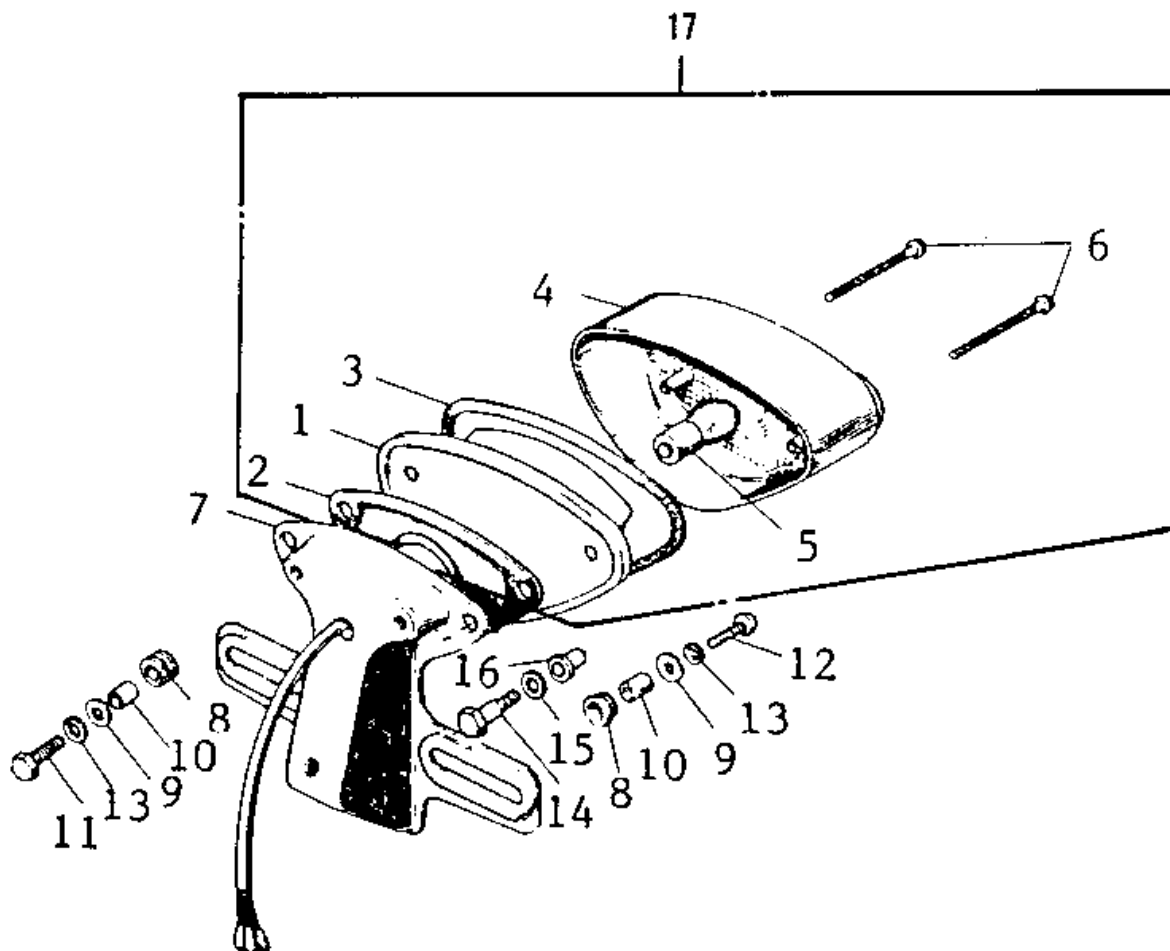

1972 S2 PARTS DIAGRAM

TAILLIGHT (S2)

(S2)

1972 S2 PARTS LIST

TAILLIGHT (S2)

ITEM NAME	PART NUMBER	QUANTITY
CASE-TAIL LAMP (Ref # 1)	23027-029	1
GASKET-TAIL LAMP CASE (Ref # 2)	23028-015	1
GASKET-TAIL LAMP LENS (Ref # 3)	23028-016	1
LENS-TAIL LAMP (Ref # 4)	23026-022	1
BULB,12V 32/3CP (Ref # 5)	92069-059	1
SCREW (Ref # 6)	220R0455	1
BKT-LICENSE PLT,BLACK (Ref # 7)	23036-012-21	1
DAMPER RUBBER (Ref # 8)	92075-112	1
WASHER 6.5X20X1.6T (Ref # 9)	92022-125	1
COLLAR 6.8X10X10.5 (Ref # 10)	92027-120	1
BOLT-UPSET,6X20 (Ref # 11)	112G0620	1
SCREW PAN HEAD 6X20 (Ref # 12)	220B0620	1
WASHER SPRING 6MM (Ref # 13)	461F0600	1
BOLT (Ref # 14)	92001-105	1
WASHER,8.5X20X1.6 (Ref # 15)	92022-1561	1
DAMPER RUBBER (Ref # 16)	92075-091	1
LAMP ASSY-TAIL (Ref # 17)	23025-044	1