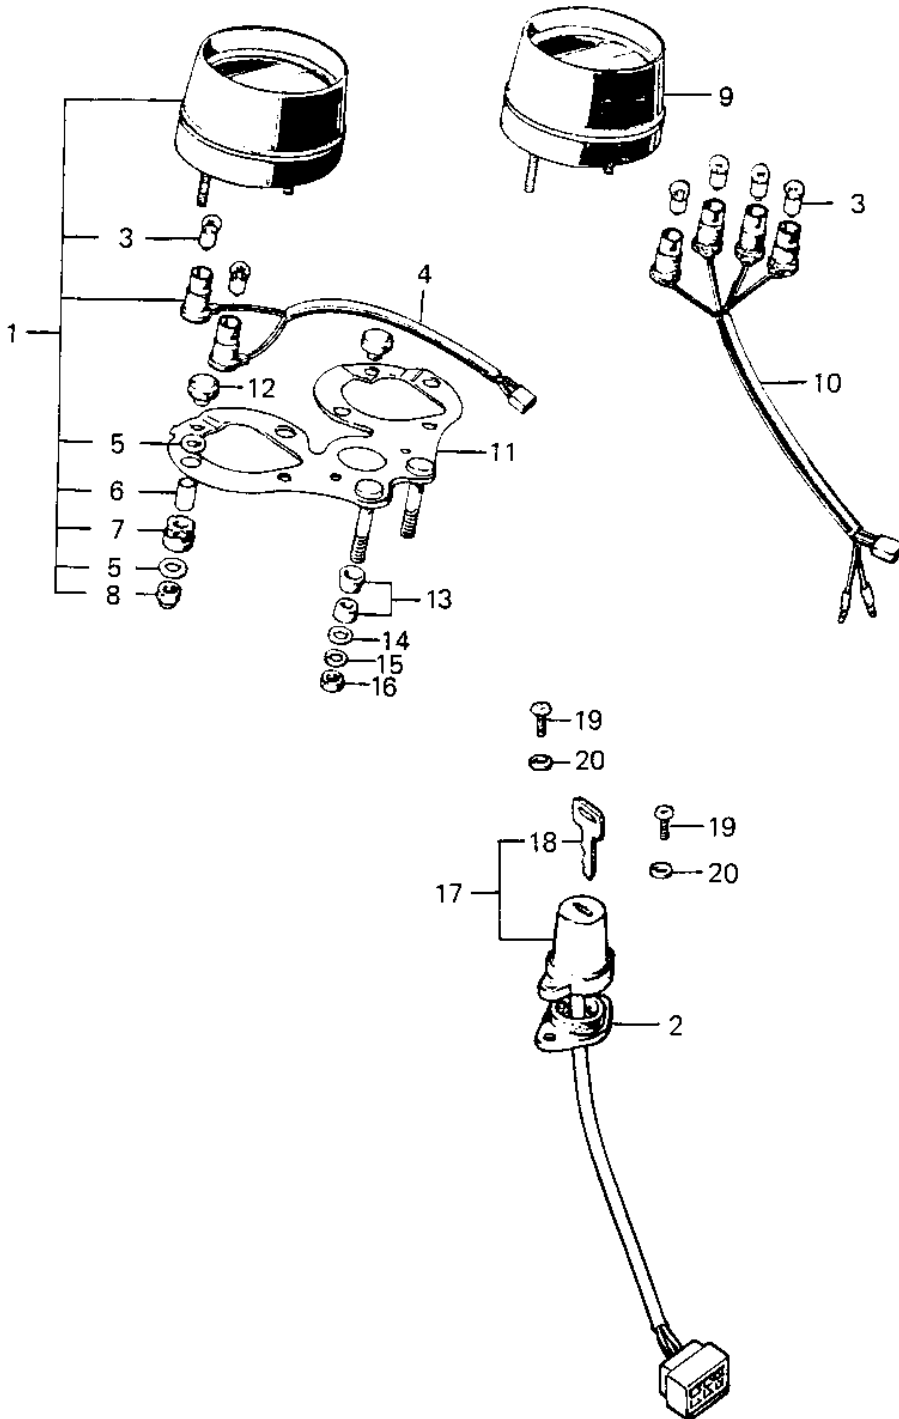

1972 S2 PARTS DIAGRAM

METERS/IGNITION SWITCH (S2)

Re

(S2)

1972 S2 PARTS LIST

METERS/IGNITION SWITCH (S2)

ITEM NAME	PART NUMBER	QUANTITY
SPEEDOMETER ASSY,MPH (Ref # 1)	25005-050	1
DAMPER RUBBER (Ref # 2)	92075-077	1
BULB 12V 3W (Ref # 3)	92069-018	1
SOCKET-SPEEDOMETER (Ref # 4)	25011-020	1
WASHER-METER FITTING (Ref # 5)	92022-194	1
COLLAR (Ref # 6)	92027-140	1
DAMPER RUBBER-MTR FIT (Ref # 7)	92075-089	1
NUT,6MM (Ref # 8)	92015-009	1
TACHOMETER ASSY (Ref # 9)	25016-011	1
SOCKET-TACHOMETER (Ref # 10)	25011-021	1
BRAKCE-T-METER (Ref # 11)	25008-014	1
DAMPER RUBBER-MTR BKT (Ref # 12)	92075-090	1
DAMPER RUBBER (Ref # 13)	92075-080	1
WASHER PLAIN 8MM (Ref # 14)	411B0800	1
WASHER SPRING 8MM (Ref # 15)	461F0800	1
NUT,8MM (Ref # 16)	311B0800	1
SWITCH-ASSY-IGNITION (Ref # 17)	27005-036	1
SWITCH-ASSY-IGNITION (Ref # 17)	27005-1058	1
KEY SET #685 (Ref # 18)	27008-042-85	1
KEY SET #689 (Ref # 18)	27008-042-89	1
KEY SET #701 (Ref # 18)	27008-042-01	1
KEY SET #705 (Ref # 18)	27008-042-05	1
SCREW-PAN HEAD (Ref # 19)	92011-022	1
WASHER PLAIN 8MM (Ref # 20)	410B0800	1