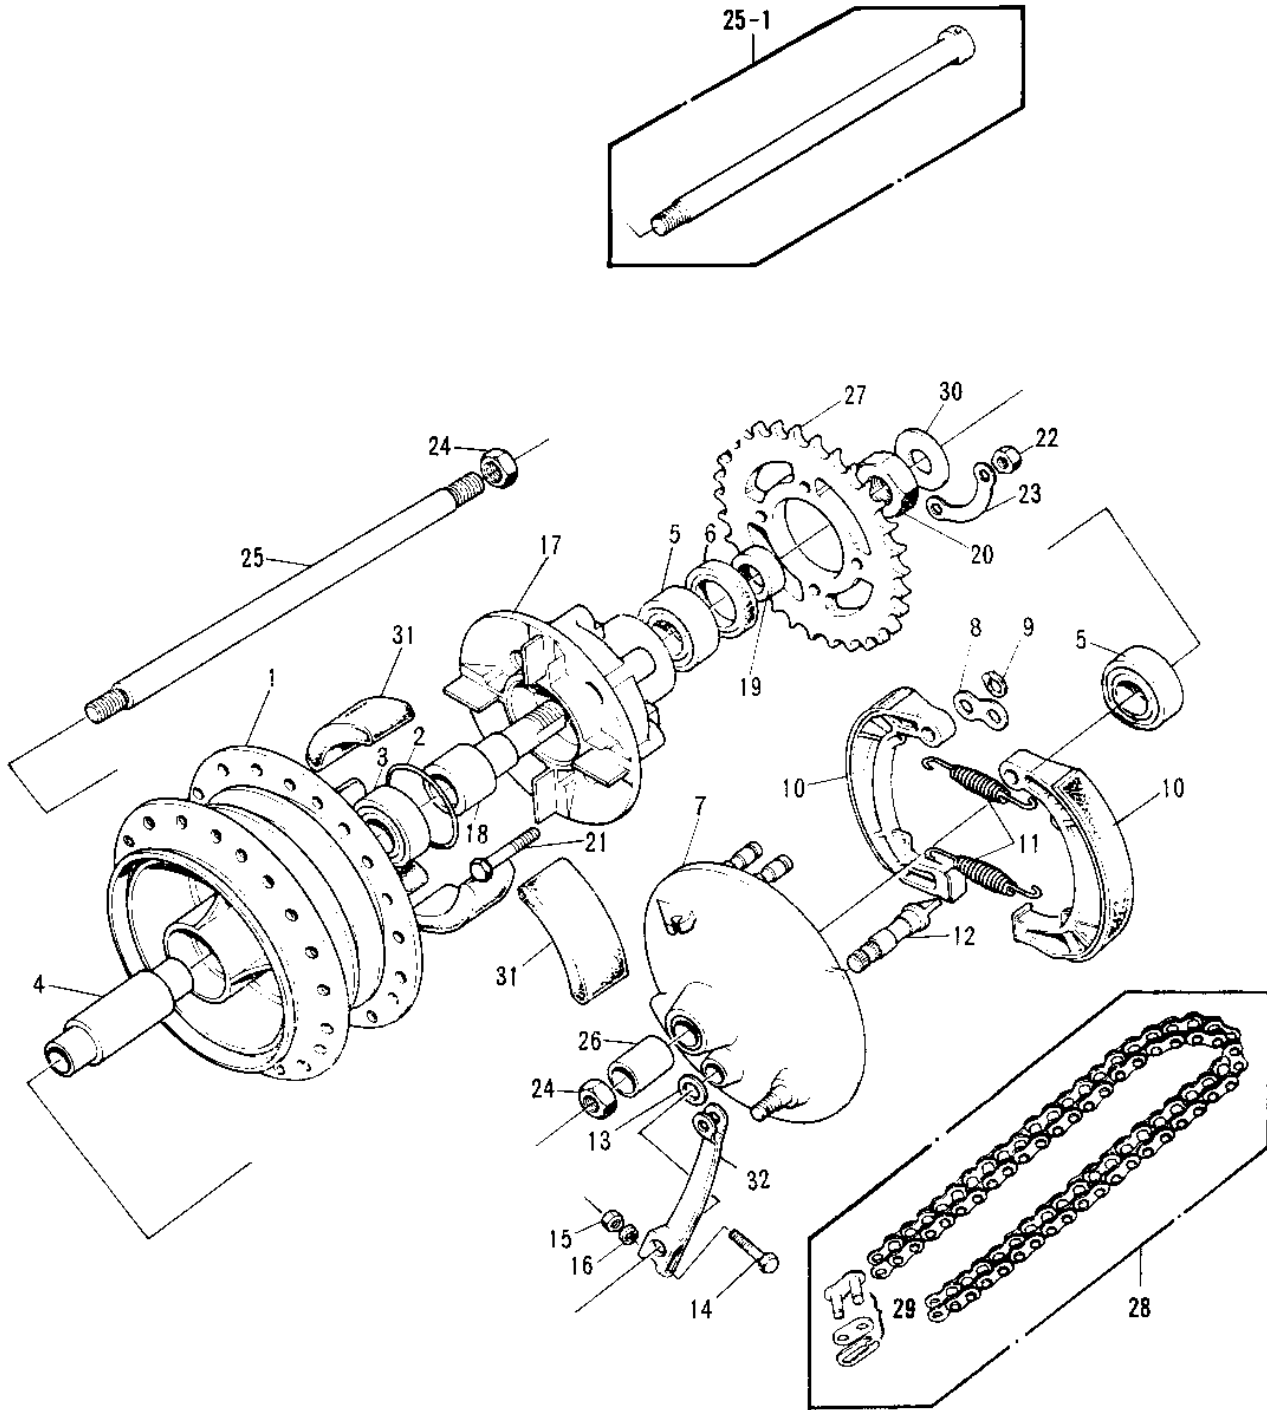

1972 S2 PARTS DIAGRAM

REAR HUB/BRAKE/CHAIN

FRONT

1972 S2 PARTS LIST

REAR HUB/BRAKE/CHAIN

ITEM NAME	PART NUMBER	QUANTITY
DRUM ASSY REAR BRAKE (Ref # 1)	42005-009	1
DRUM-ASSY,RR BRK (Ref # 1)	41034-5001	1
"O" RING,60MM (Ref # 2)	671B2560	1
BEARING BALL #6205 (Ref # 3)	601B6205	1
SPACER RR HUB BEARING (Ref # 4)	42010-008	1
BEARING BALL #6205Z (Ref # 5)	601B6205Z	1
OIL SEAL WTC35527 (Ref # 6)	92052-006	1
PANEL-ASY,RR BRK,BUFF (Ref # 7)	42006-007-80	1
WASHER,BRAKE SHOE (Ref # 8)	41045-007	1
CIRCLIP 14MM (Ref # 9)	480J1400	1
SHOE REAR BRAKE (Ref # 10)	42019-003	1
SPRING BRAKE SHOE (Ref # 11)	41049-003	1
CAM SHAFT,REAR BRAKE (Ref # 12)	42026-015	1
DUST SHIELD BRAKE CAM (Ref # 13)	41051-001	1
BOLT-UPSET,6X40 (Ref # 14)	112G0640	1
NUT 6MM (Ref # 15)	311B0600	1
WASHER PLAIN 6MM (Ref # 16)	410B0600	1
COUPLING ASSY,RR HUB (Ref # 17)	42008-012	1
SLEEVE REAR AXLE (Ref # 18)	42036-006	1
COLLER RR AXLE SLEEVE (Ref # 19)	42037-006	1
NUT SLEEVE (Ref # 20)	42045-006	1
BOLT-REAR SPROCKET (Ref # 21)	92003-087	2
NUT,10MM (Ref # 22)	314B1000	1
WASHER SPROCKET LOCK (Ref # 23)	92088-005	1
NUT,16MM (Ref # 24)	314B1600	1
AXLE-REAR (Ref # 25)	42031-033	2
COLLAR REAR HUB R.H (Ref # 26)	42032-008	1
REAR SPROCKET 43T (Ref # 27)	42041-102	1
DR CHAIN 530X98 (Ref # 28)	92057-014	1

1972 S2 PARTS LIST

REAR HUB/BRAKE/CHAIN

ITEM NAME	PART NUMBER	QUANTITY
CHAIN JOINT 530 (Ref # 29)	92058-008	1
WASHER SLEEVE (Ref # 30)	42046-009	1
DAMPER REAR HUB SHOCK (Ref # 31)	42014-008	1
LEVER,REAR BRAKE CAM (Ref # 32)	42029-037	1