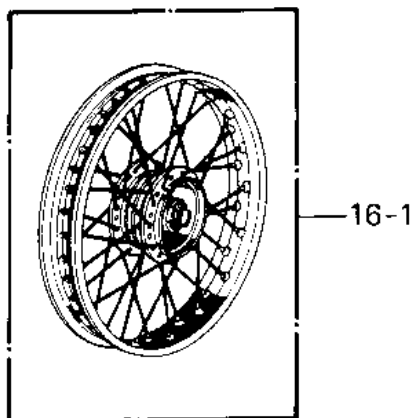

## 1972 S2 PARTS DIAGRAM

WHEELS/TIRES

### WHEELS/TIRES

ITEM NAME	PART NUMBER	QUANTITY
UNAVAILABLE IN PRICE BOOK (Ref # 1)	41013-013	1
UNAVAILABLE IN PRICE BOOK (Ref # 2)	41014-025	1
UNAVAILABLE IN PRICE BOOK (Ref # 2)	41021-031	1
UNAVAILABLE IN PRICE BOOK (Ref # 3)	41022-016	1
UNAVAILABLE IN PRICE BOOK (Ref # 3)	41022-020	1
TUBE 300/325/360-18 (Ref # 3)	41022-028	1
BAND,RIM,4.00/5.10-18 (Ref # 4)	41023-1006	2
RIM,1.60AX18 (Ref # 5)	41025-052	1
RIM,1.60AX18W (Ref # 5)	41025-061	1
UNAVAILABLE IN PRICE BOOK (Ref # 6)	41014-023	1
*** N.L.A. *** (Canada) (Ref # 7)	41022-027	1
TUBE 350/375/410-18 (Ref # 7)	41022-031	1
RIM,1.85BX18W (Ref # 8)	41025-053	1
SPOKE-ASY,FR INNER (Ref # 9)	41027-045	1
SPOKE-ASY,FR INNER (Ref # 9)	41027-054	1
SPOKE-ASY,FR OUTER (Ref # 10)	41028-044	1
SPOKE-ASY,FR OUTER (Ref # 10)	41028-054	1
SPOKE-ASY,RR INNER (Ref # 11)	41027-046	1
SPOKE-ASY,RR OUTER (Ref # 12)	41028-045	1
WEIGHT,BALANCE,10G (Ref # 13)	41075-1007	1
WEIGHT,BALANCE,20G (Ref # 14)	41075-1008	1
WEIGHT,BALANCE,30G (Ref # 15)	41075-1009	1
WHEEL ASSY FRONT (Ref # 16)	41074-011	2
WHEEL ASSY-REAR (Ref # 17)	42048-017	1