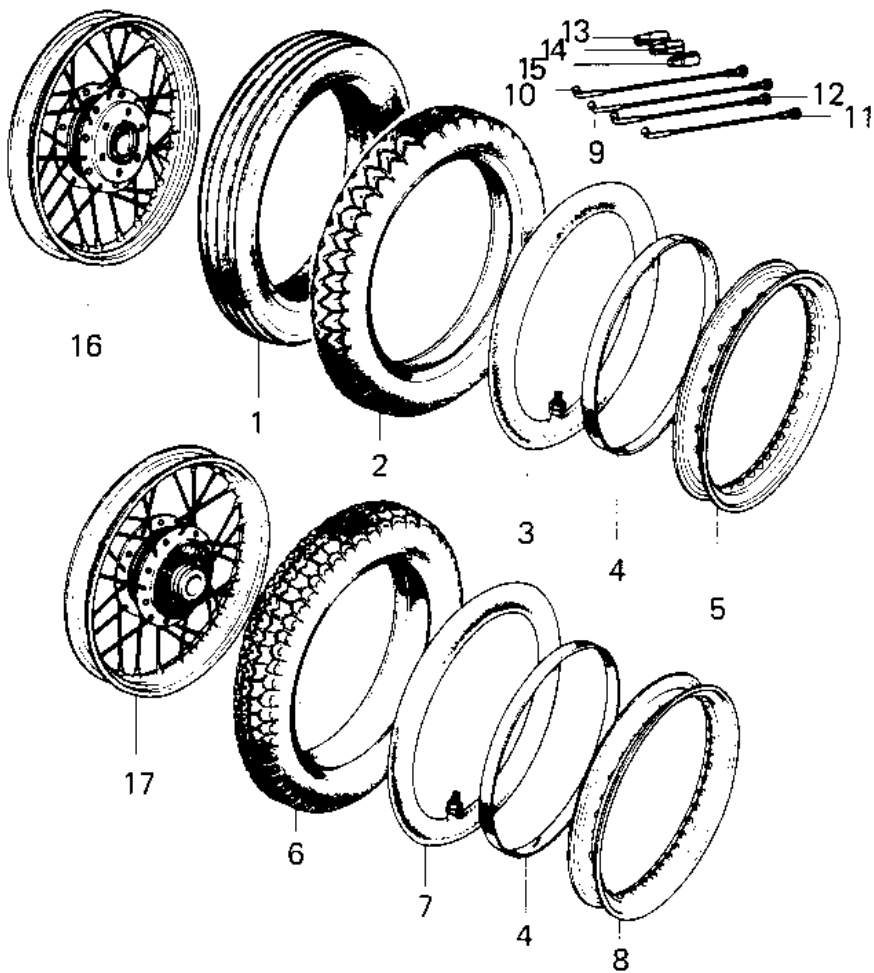

## 1972 S2 PARTS DIAGRAM

WHEELS/TIRES

## 1972 S2 PARTS LIST

### WHEELS/TIRES

ITEM NAME	PART NUMBER	QUANTITY
UNAVAILABLE IN PRICE BOOK (Ref # 1)	41013-013	1
UNAVAILABLE IN PRICE BOOK (Ref # 2)	41014-025	1
UNAVAILABLE IN PRICE BOOK (Ref # 2)	41021-031	1
UNAVAILABLE IN PRICE BOOK (Ref # 3)	41022-016	1
UNAVAILABLE IN PRICE BOOK (Ref # 3)	41022-020	1
TUBE 300/325/360-18 (Ref # 3)	41022-028	1
BAND,RIM,4.00/5.10-18 (Ref # 4)	41023-1006	2
RIM,1.60AX18 (Ref # 5)	41025-052	1
RIM,1.60AX18W (Ref # 5)	41025-061	1
UNAVAILABLE IN PRICE BOOK (Ref # 6)	41014-023	1
*** N.L.A. *** (Canada) (Ref # 7)	41022-027	1
TUBE 350/375/410-18 (Ref # 7)	41022-031	1
RIM,1.85BX18W (Ref # 8)	41025-053	1
SPOKE-ASY,FR INNER (Ref # 9)	41027-045	1
SPOKE-ASY,FR INNER (Ref # 9)	41027-054	1
SPOKE-ASY,FR OUTER (Ref # 10)	41028-044	1
SPOKE-ASY,FR OUTER (Ref # 10)	41028-054	1
SPOKE-ASY,RR INNER (Ref # 11)	41027-046	1
SPOKE-ASY,RR OUTER (Ref # 12)	41028-045	1
WEIGHT,BALANCE,10G (Ref # 13)	41075-1007	1
WEIGHT,BALANCE,20G (Ref # 14)	41075-1008	1
WEIGHT,BALANCE,30G (Ref # 15)	41075-1009	1
WHEEL ASSY FRONT (Ref # 16)	41074-011	2
WHEEL ASSY-REAR (Ref # 17)	42048-017	1