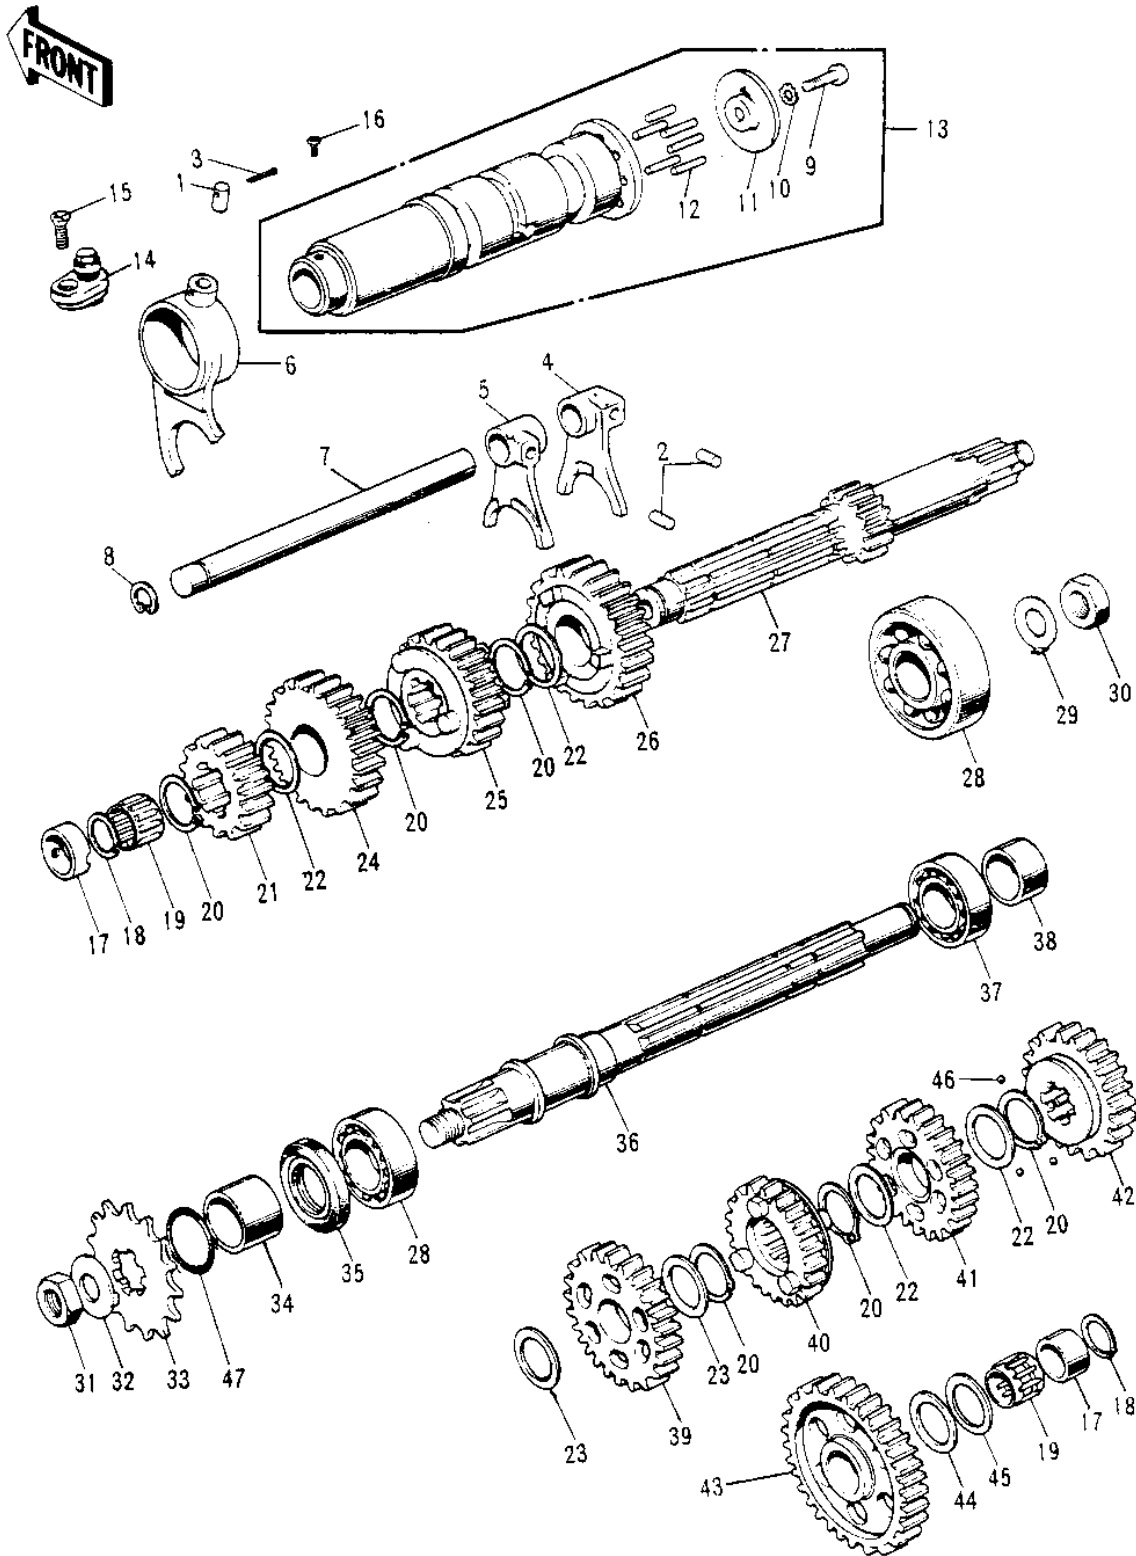

1972 S2 PARTS DIAGRAM

TRANSMISSION/CHANGE DRUM

Re

1972 S2 PARTS LIST

TRANSMISSION/CHANGE DRUM

ITEM NAME	PART NUMBER	QUANTITY
DOWEL PIN,8X18 (Ref # 1)	92042-021	1
DOWEL PIN,8X16 (Ref # 2)	92042-022	1
PIN COTTER 3.0X20 (Ref # 3)	550D3020	1
SELECTOR FORK,LOW (Ref # 4)	13140-053	1
SELECTOR FORK,2ND&3RD (Ref # 5)	13140-054	1
FORK-SELECTOR,4TH&TOP (Ref # 6)	13140-037	1
ROD-SHIFT (Ref # 7)	13209-006	1
CIRCLIP 10MM (Ref # 8)	482J0100	1
SCREW PAN HEAD 6X14 (Ref # 9)	220B0614	1
WASHER LOCK 6MM (Ref # 10)	464H0600	1
PLATE CHANGE DRUM PIN (Ref # 11)	13142-008	1
PIN GEAR CHANGE DRUM (Ref # 12)	92042-014	1
DRUM ASSY-GEAR CHANGE (Ref # 13)	13239-003	1
SWITCH,NEUTRAL (Ref # 14)	13151-021	2
SCREW CNTSNK HD 6X16 (Ref # 15)	221B0616	1
SCREW PAN HEAD 4X6 (Ref # 16)	211B0406A	1
BUSH TRANSMISSION SFT (Ref # 17)	92028-043	1
CIRCLIP 17MM (Ref # 18)	92033-009	1
BEARING NEEDLE (Ref # 19)	92046-005	1
CIRCLIP,25MM (Ref # 20)	92033-025	1
2ND GEAR-DRIVE SHAFT (Ref # 21)	13130-028	1
WASHER-LOCK (Ref # 22)	92024-034	1
WASHER-LOCK (Ref # 23)	92024-035	1
TOP GEAR-DRIVE SHAFT (Ref # 24)	13136-038	1
3RD GEAR-DRIVE SHAFT (Ref # 25)	13132-027	1
4TH GEAR-DRIVE SHAFT (Ref # 26)	13134-013	1
SHAFT-DRIVE (Ref # 27)	13127-034	1
BEARING BALL 6205NX3 (Ref # 28)	92045-010	1
WASHER-LOCK,14MM (Ref # 29)	92024-046	1