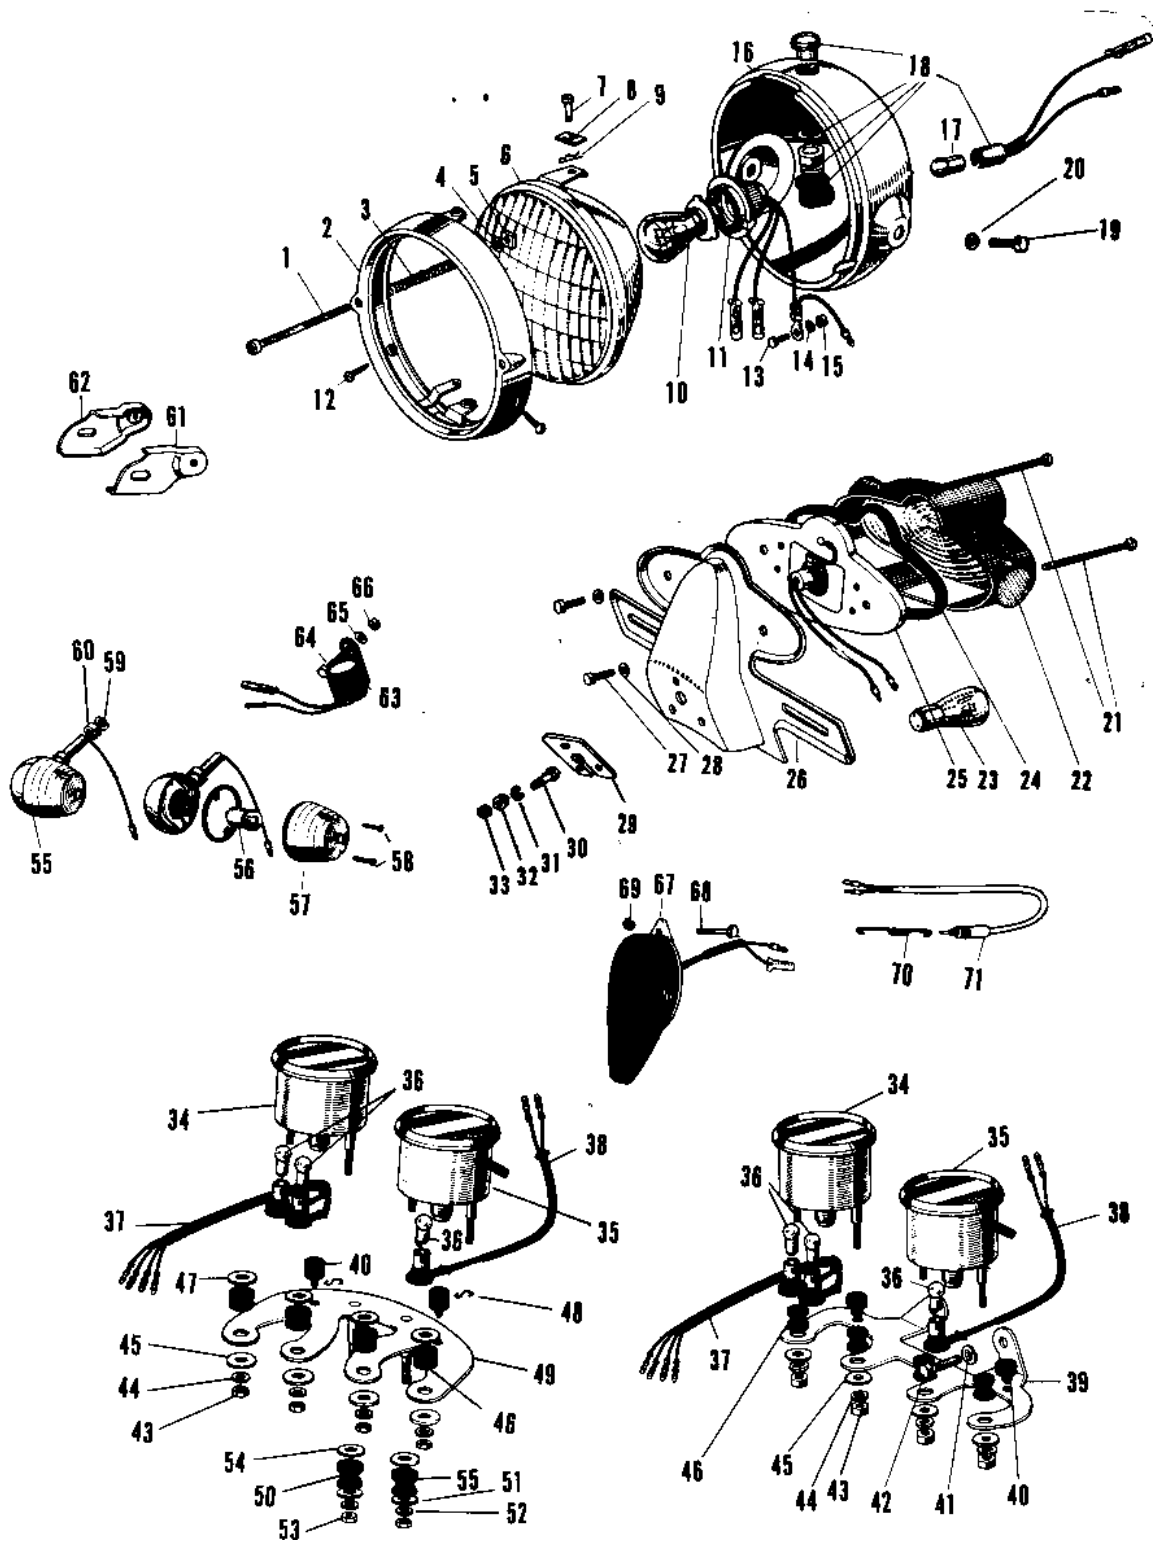

1967 A1 PARTS DIAGRAM

HEADLIGHT/TAILLIGHT/METERS 2

1967 A1 PARTS LIST

HEADLIGHT/TAILLIGHT/METERS 2

ITEM NAME	PART NUMBER	QUANTITY
LAMP UNIT HEAD (Ref # 1~15)	23004-020	1
SCREW FOCUS ADJUST (Ref # 1)	23019-017	1
SCREW FORCUS ADJUST (Ref # 1)	23019-021	1
RIM HEAD LAMP (Ref # 2)	23006-017	1
SPRING FOCUS ADJUST (Ref # 3)	23014-005	1
WASHER (Ref # 4)	23021-004	1
NUT (Ref # 5)	23020-010	1
NUT (Ref # 5)	23020-016	1
LENS UNIT HEAD LAMP (Ref # 6)	23007-013	1
SCREW LENS UNIT FITT (Ref # 7)	23019-018	1
NUT LENS UNIT FITTING (Ref # 8)	23020-009	1
PIN LENS UNIT FITTING (Ref # 9)	23022-001	1
BULB 12V 35/25W (Ref # 10)	92069-037	1
SOCKET HEAD LAMP (Ref # 11)	23008-011	1
SCREW OVL CNTSNK 5X10 (Ref # 12)	222E0510	2
SCREW PAN HEAD 3X6 (Ref # 13)	211B0306	1
SCREW-PAN-HEAD 3X6 (Ref # 13)	220B0306	1
WASHER SPRING 3MM (Ref # 14)	461F0300	1
NUT-HEX (Ref # 15)	311B0300	2
BODY-HEAD LAMP,F BLK (Ref # 16)	23005-018-21	1
BODY HEAD LAMP (Ref # 16)	23005-023	1
BULB 12V 1.5W (Ref # 17)	92069-017	1
LAMP ASSY HIGH BEAM (Ref # 18)	23016-002	1
BOLT,HEX HEAD,10X25 (Ref # 19)	92007-045	1
WASHER SPRING 10MM (Ref # 20)	461F1000	2
LAMP ASSY TAIL (Ref # 21~28)	23025-027	1
LAMP ASSY TAIL BLACK (Ref # 21~28)	23025-029-10	1
SCREW PAN HEAD 4X50 (Ref # 21)	220E0450	2
LENS TAIL LAMP (Ref # 22)	23026-010	1

1967 A1 PARTS LIST

HEADLIGHT/TAILLIGHT/METERS 2

ITEM NAME	PART NUMBER	QUANTITY
WASHER 6.5X20X1.6T (Ref # 51)	92022-125	1
LAMP FRNT TURN SIGNAL (Ref # 55)	23040-020	1
BULB 12V 8W (Ref # 56)	92069-043	1
LENS TURN SIGNAL LAMP (Ref # 57)	23048-011	1
SCREW OVL CNTSNK 3X15 (Ref # 58)	222B0315A	1
NUT 10MM (Ref # 60)	315B1000	1
BRACKET RR TRN SIG L (Ref # 61)	23051-010	1
BRACKET RR TRN SIG R (Ref # 62)	23051-009	1
RELAY TURN SIGNAL (Ref # 63)	27002-008	1
BOLT-UPSET,6X16 (Ref # 64)	112G0616	1
WASHER PLAIN 6MM (Ref # 65)	411B0600	1
HORN (Ref # 67)	27003-012	1
BOLT-SMALL-UPSET,8X18 (Ref # 68)	115G0818	1
SPRING BRAKE LAMP SW (Ref # 70)	27011-009	1
SWITCH BRAKE LAMP (Ref # 71)	27010-006	1