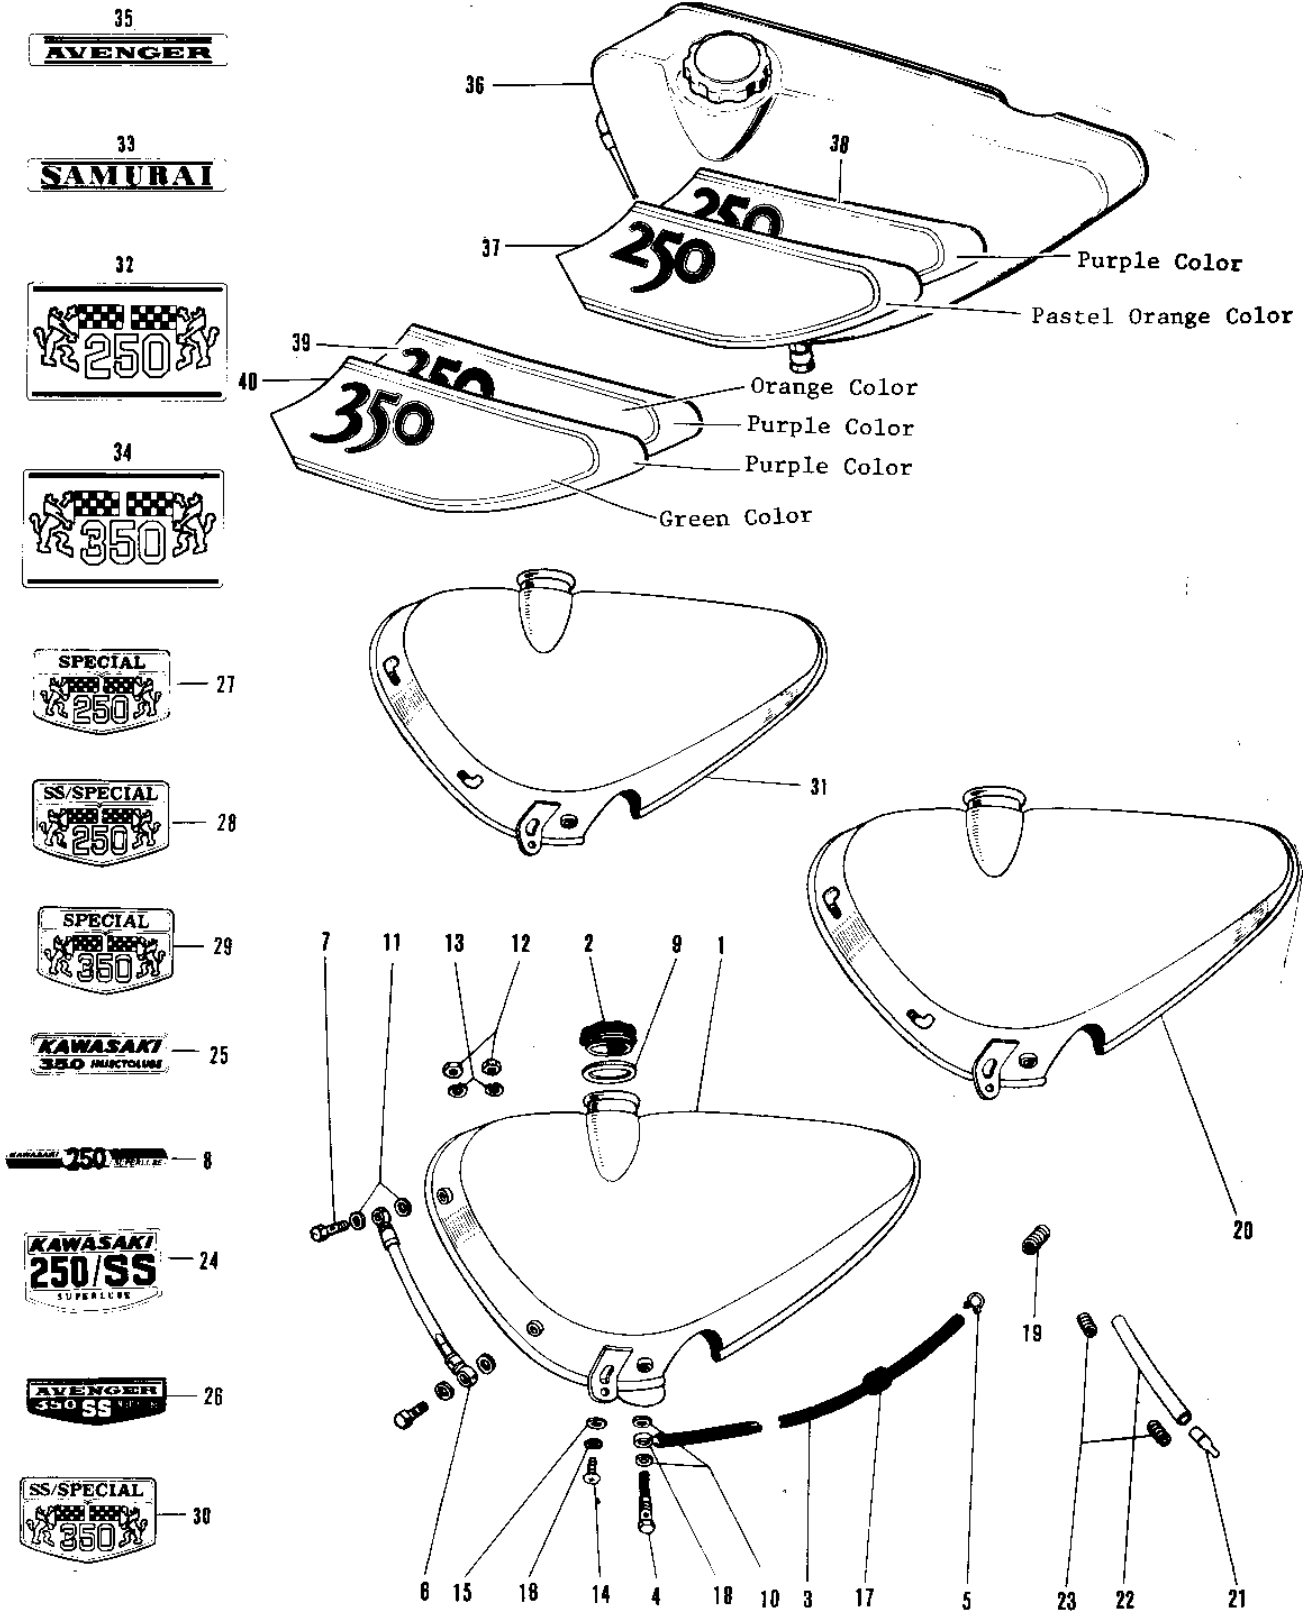

1967 A1 PARTS DIAGRAM

OIL TANK

1967 A1 PARTS LIST

OIL TANK

ITEM NAME	PART NUMBER	QUANTITY
UNAVAILABLE IN PRICE BOOK (Ref # 1)	52001-005-14	1
CAP OIL TANK (Ref # 2)	52003-009	1
PIPE OIL TANK (Ref # 3)	92059-021	2
BOLT OIL TANK BANJO (Ref # 4)	92060-001	1
CLAMP FUEL PIPE (Ref # 5)	92037-010	1
GAUGE ASSY OIL LEVEL (Ref # 6)	52005-003	1
BOLT BANJO LEVE GAUGE (Ref # 7)	92060-002	1
EMBLEM OIL TANK (Ref # 8)	56015-012	1
"0" RING,36MM (Ref # 9)	670B3036	1
GASKET,10,2X15X1.5T (Ref # 10)	11009-1146	1
GASKET 8MM (Ref # 11)	751P0800	1
NUT,8MM (Ref # 12)	311B0800	1
WASHER SPRING 8MM (Ref # 13)	461F0800	1
SCREW PAN HEAD 6X12 (Ref # 14)	220B0612	1
WASHER PLAIN 6MM (Ref # 15)	410B0600	1
WASHER SPRING 6MM (Ref # 16)	461F0600	1
GROMMET PIPE (Ref # 17)	92071-038	1
CONNECTOR BANJO (Ref # 18)	92061-003	1
SPRING PIPE CLAMP B (Ref # 19)	92081-027	1
TANK OIL SILVER (Ref # 20)	52001-010-14	1
TANK OIL C.RED (Ref # 20)	52001-010-24	1
TANK OIL C.BLUE (Ref # 20)	52001-010-27	1
UNAVAILABLE IN PRICE BOOK (Ref # 20)	52001-010-26	1
UNAVAILABLE IN PRICE BOOK (Ref # 20)	52001-010-29	1
GAUGE OIL LEVEL (Ref # 21)	52005-004	1
TUBE-VINYL 6X95 (Ref # 22)	700Q0695	1
CLAMP OIL LEVEL PIPE (Ref # 23)	92037-040	1
EMBLEM SIDE COVER (Ref # 27)	56015-018	1
TANK OIL,PEACCK PEARL (Ref # 31)	52001-010-50	1

1967 A1 PARTS LIST

OIL TANK

ITEM NAME	PART NUMBER	QUANTITY
EMBLEM (Ref # 32)	56018-029	1
EMBLEM (Ref # 33)	56018-032	1
TANK-OIL,PEARL IVORY (Ref # 36)	52001-010-56	1
EMBLEM,ORANGE (Ref # 37)	56018-046-34	1