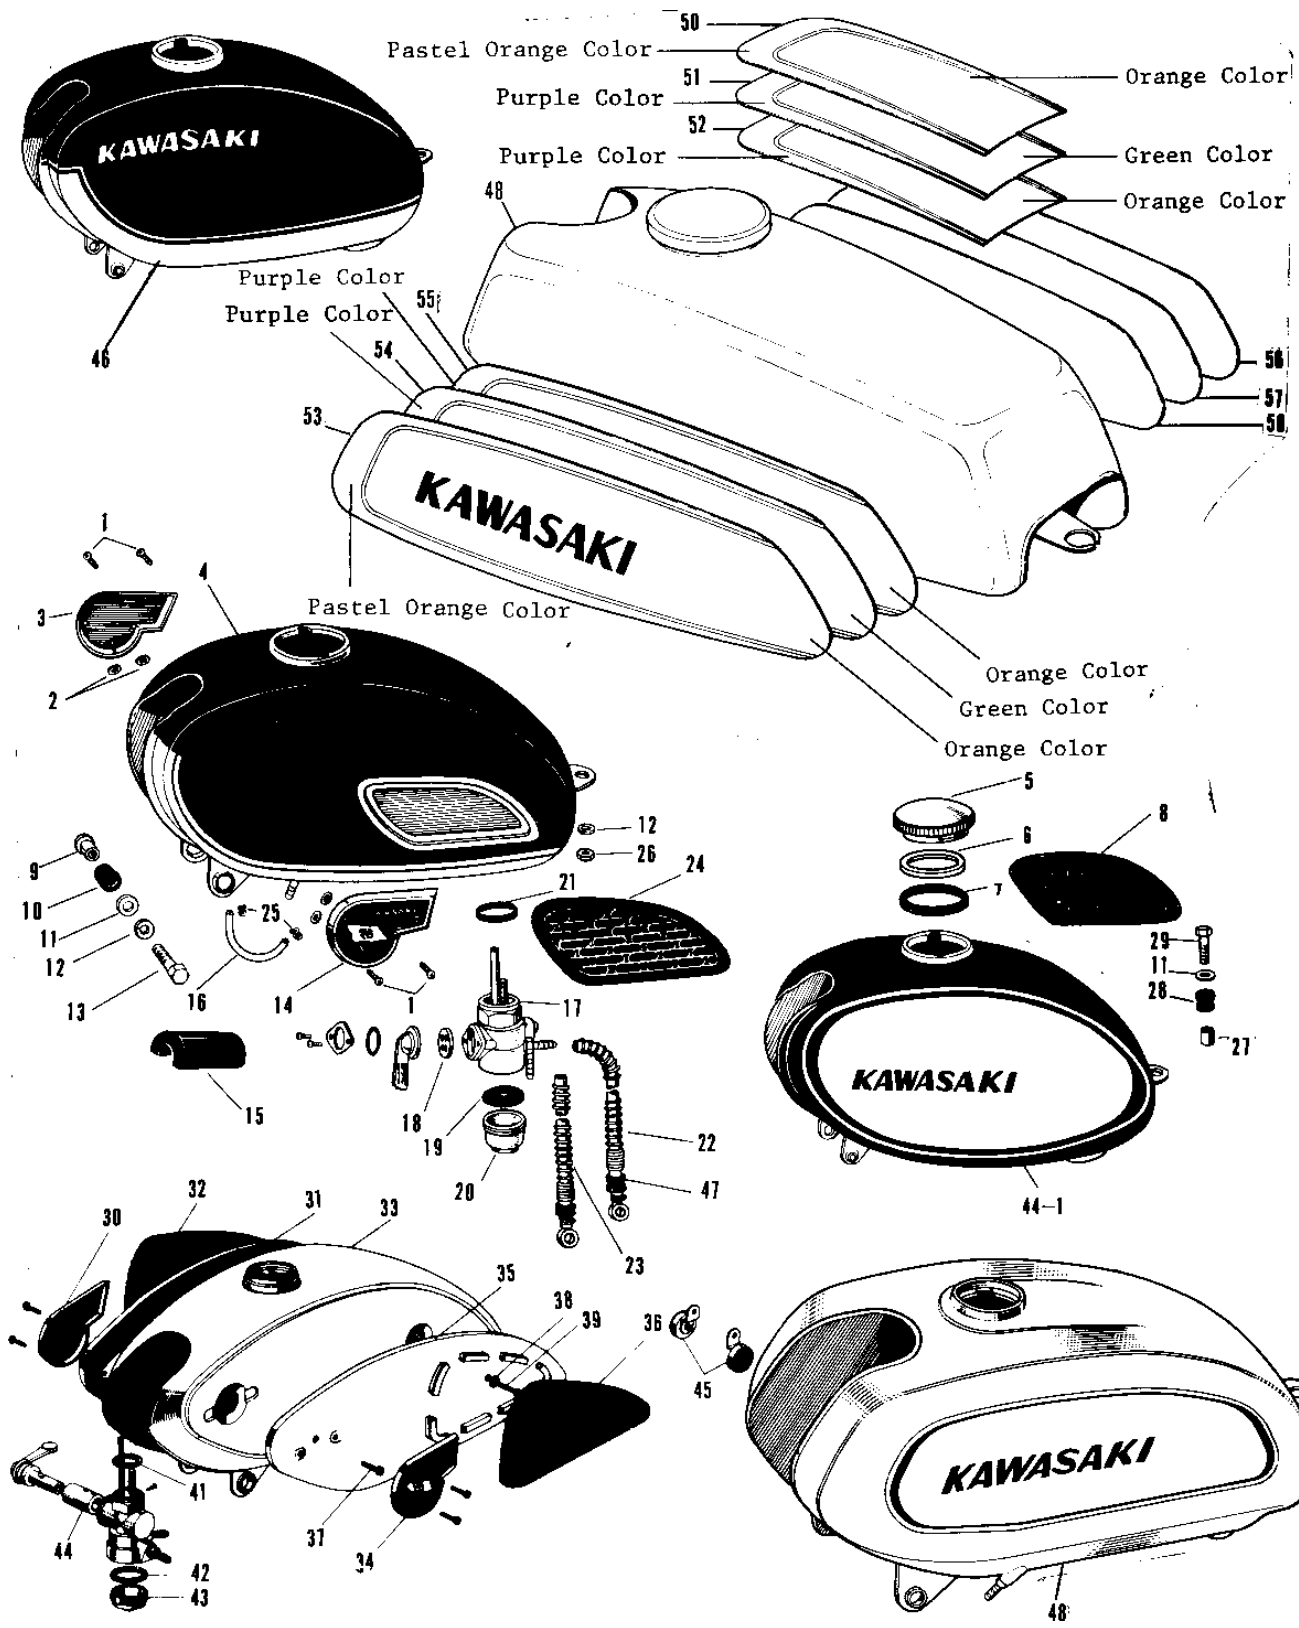

1969 A1 PARTS DIAGRAM

FUEL TANK (2)

1969 A1 PARTS LIST

FUEL TANK (2)

ITEM NAME	PART NUMBER	QUANTITY
TANK-FUEL,C.BLUE (Ref # 44-1)	51001-023-27	1
REFLECTOR REFLEX (Ref # 45)	28001-004	1
TANK FUEL RED (Ref # 46)	51001-049-26	1
UNAVAILABLE IN PRICE BOOK (Ref # 46)	51001-070-26	1
TANK FUEL BLUE (Ref # 46)	51001-049-29	1
UNAVAILABLE IN PRICE BOOK (Ref # 46)	51001-070-29	1
GROMMET PIPE (Ref # 47)	92071-038	1
UNAVAILABLE IN PRICE BOOK (Ref # 48)	51001-056-44	1
TANK-FUEL,PEARL IVORY (Ref # 49)	51001-065-56	1
EMBLEM-TOP,ORANGE (Ref # 50)	56018-043-34	1
EMBLEM-L.H,ORANGE (Ref # 53)	56018-044-34	1
EMBLEM-R.H,ORANGE (Ref # 56)	56018-045-34	1