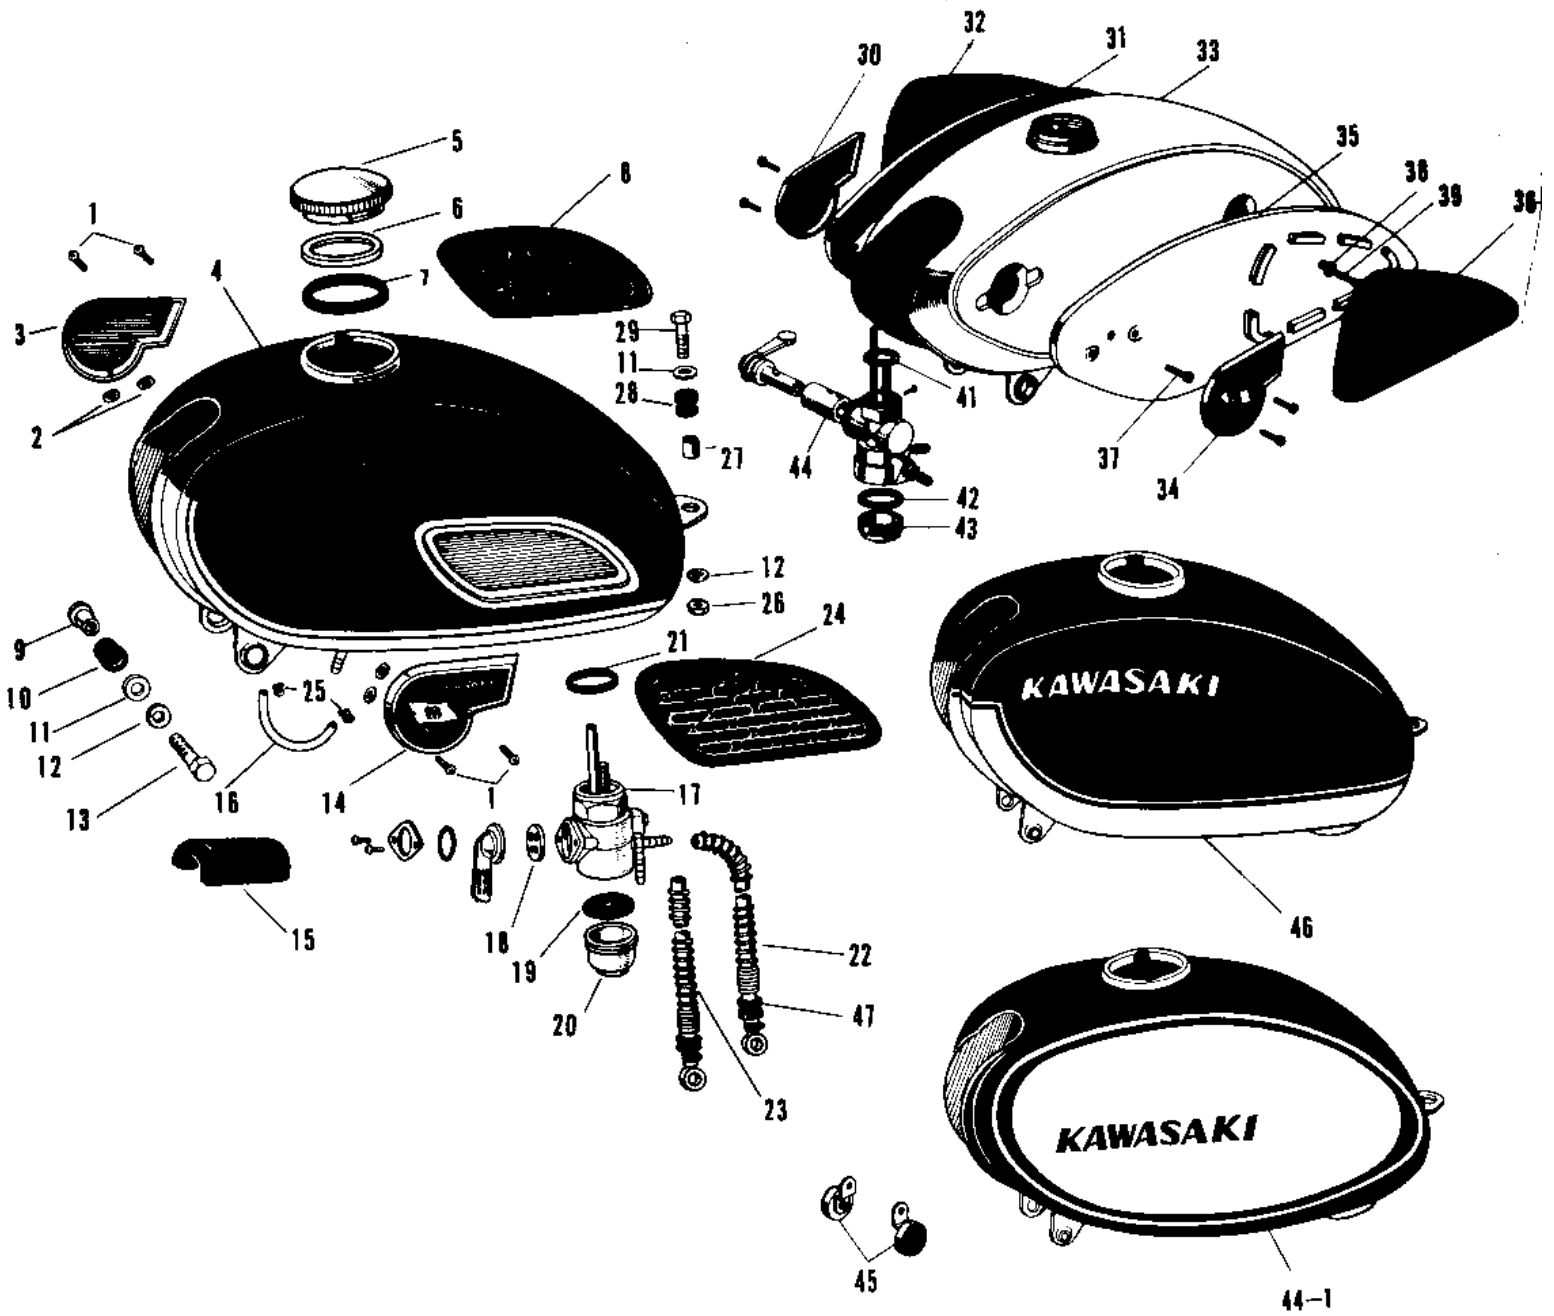

1967 A1 PARTS DIAGRAM

FUEL TANK (1)

1967 A1 PARTS LIST

FUEL TANK (1)

ITEM NAME	PART NUMBER	QUANTITY
SCREW PAN HEAD 4X8 (Ref # 1)	220E0408	2
SPACER FL TANK EMBLEM (Ref # 2)	56025-002	1
EMBLEM FUEL TANK R.H (Ref # 3)	56014-007	1
TANK FUEL C.RED (Ref # 4)	51001-015-24	1
FUEL TANK (Ref # 4)	51001-015-27	1
CAP FUEL TANK (Ref # 5,6)	51049-008	1
GASKET-FUEL TANK CAP (Ref # 7)	51059-007	1
GRIP KNEE R.H (Ref # 8)	51062-008	1
COLLAR,FUEL TANK FITT (Ref # 9)	92027-1134	1
DAMPER RUBB TANK FRNT (Ref # 10)	92075-013	1
WASHER,8X26X2.3 (Ref # 11)	92022-1564	1
WASHER SPRING 8MM (Ref # 12)	461F0800	1
BOLT 8X38 (Ref # 13)	92001-1405	1
EMBLEM FUEL TANK L.H (Ref # 14)	56013-006	1
MAT FUEL TANK (Ref # 15)	51067-002	1
PIPE FUEL TANK CONECT (Ref # 16)	51047-002	1
COCK ASSY,FUEL (Ref # 17~21)	51023-043	1
GASKET FUEL COCK LEV (Ref # 18)	92065-019	1
GASKET FUEL COCK CUP (Ref # 19)	51037-007	1
CUP FUEL COCK (Ref # 20)	51036-003	1
GASKET FUEL COCK JONT (Ref # 21)	51032-001	1
PIPE-FUEL (Ref # 22)	51044-041	1
PIPE-FUEL (Ref # 23)	51044-040	1
GRIP KNEE L.H (Ref # 24)	51061-009	1
CLAMP FUEL PIPE (Ref # 25)	92037-010	1
NUT,8MM (Ref # 26)	311B0800	1
SPACER FUEL TANK REAR (Ref # 27)	92027-034	1
DAMPER RUBB TANK REAR (Ref # 28)	92075-030	1
UNAVAILABLE IN PRICE BOOK (Ref # 29)	116B0836	1