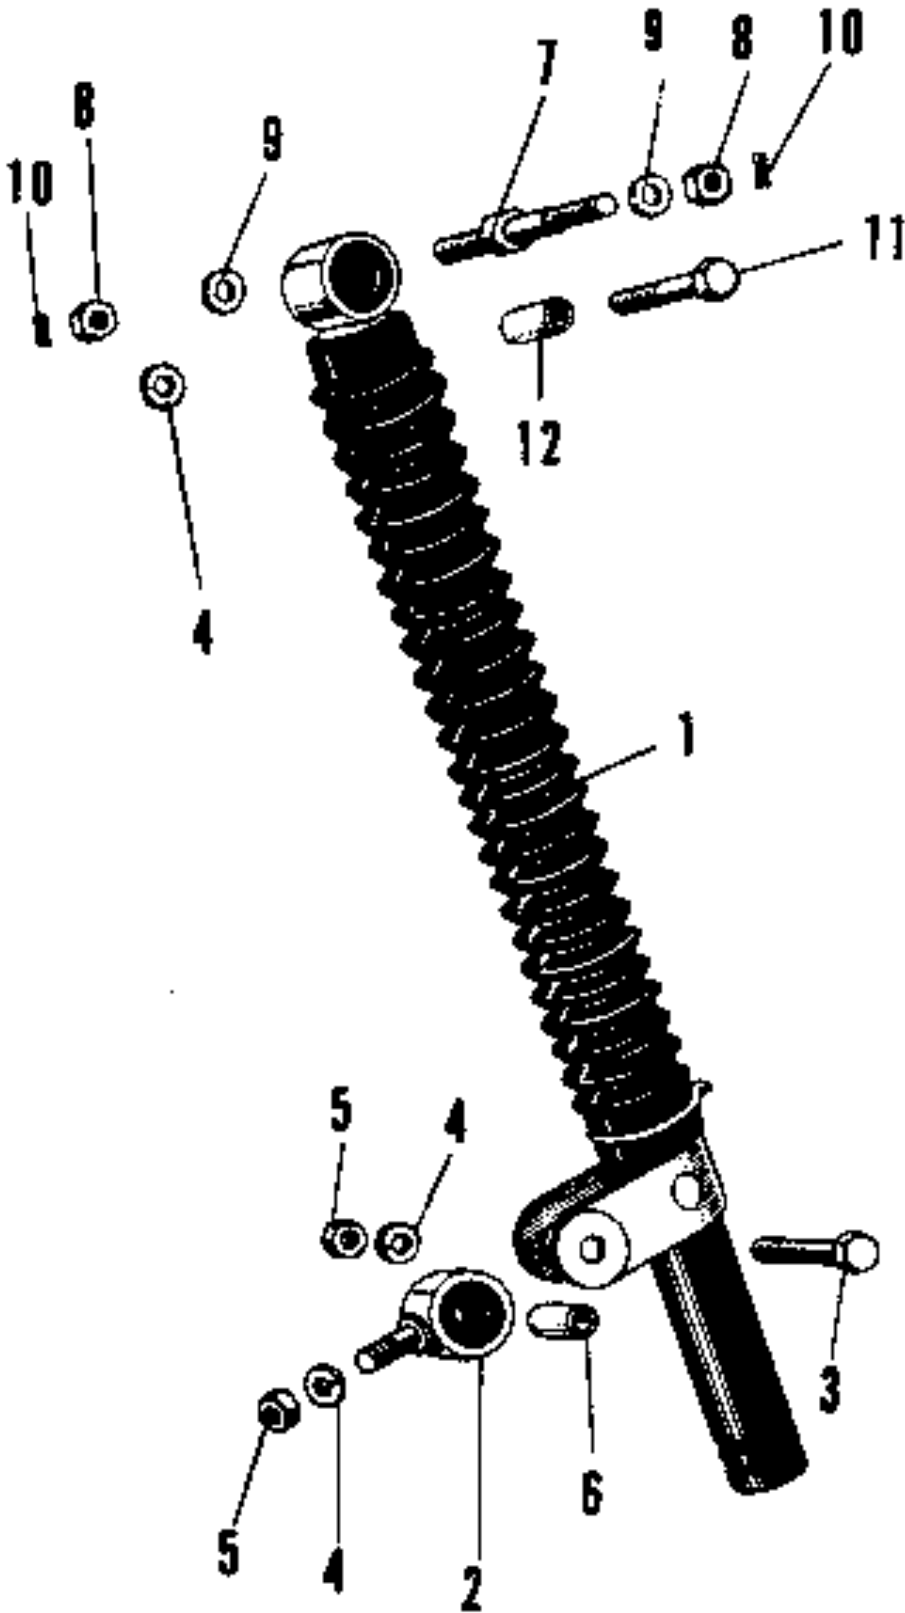

1969 A1 PARTS DIAGRAM

STEERING DAMPER

1969 A1 PARTS LIST

STEERING DAMPER

ITEM NAME	PART NUMBER	QUANTITY
OIL DAMPER STEERING (Ref # 1~6)	46117-003	1
BOLT OIL DAMPER REAR (Ref # 2)	46119-002	1
AXLE OIL DAMPER PIVOT (Ref # 3)	46120-002	1
WASHER SPRING 8MM (Ref # 4)	461F0800	1
NUT,8MM (Ref # 5)	311B0800	1
COLLAR PIVOT AXLE (Ref # 6)	46121-001	1
NUT,LOCK,8MM (Ref # 8)	92015-1124	1
WASHER PLAIN 8MM (Ref # 9)	411B0800	1
UNAVAILABLE IN PRICE BOOK (Ref # 11)	116B0855	1
COLLAR (Ref # 12)	92027-092	1