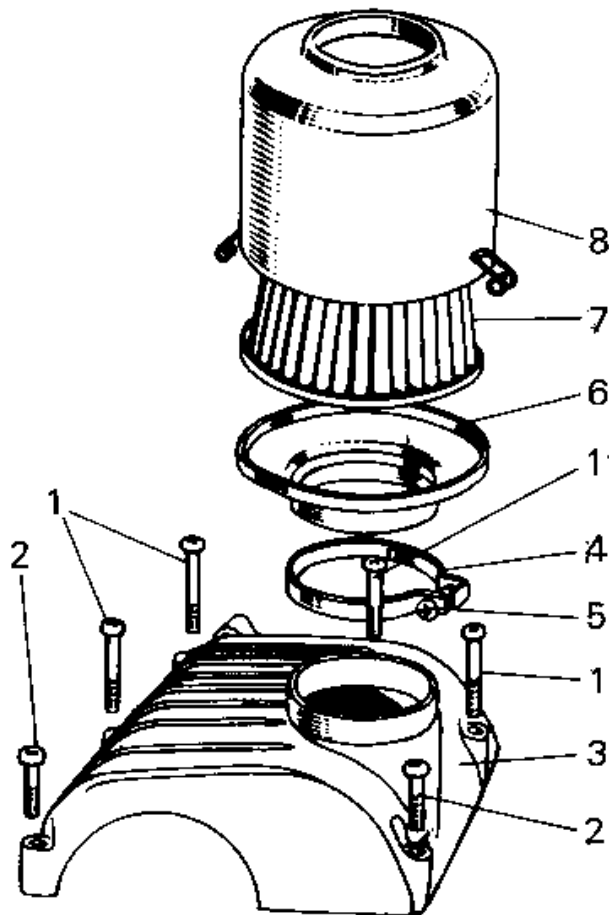

1969 A1 PARTS DIAGRAM

AIR CLEANER

11010-027
(A7010-1310)

1969 A1 PARTS LIST

AIR CLEANER

ITEM NAME	PART NUMBER	QUANTITY
SCREW PAN HEAD 6X50 (Ref # 1)	220B0650	1
SCREW PAN HEAD 6X40 (Ref # 2)	220B0640	1
AIR CLEANER ASSY (Ref # 4-8)	11010-027	2
CLAMP AIR CLEANER (Ref # 4)	92037-018	1
SCREW PAN HEAD 6X25 (Ref # 5)	220B0625	1
CAP AIR CLEANER (Ref # 6)	11012-006	1
ELEMENT,AIR CLNR (Ref # 7)	11013-013	1