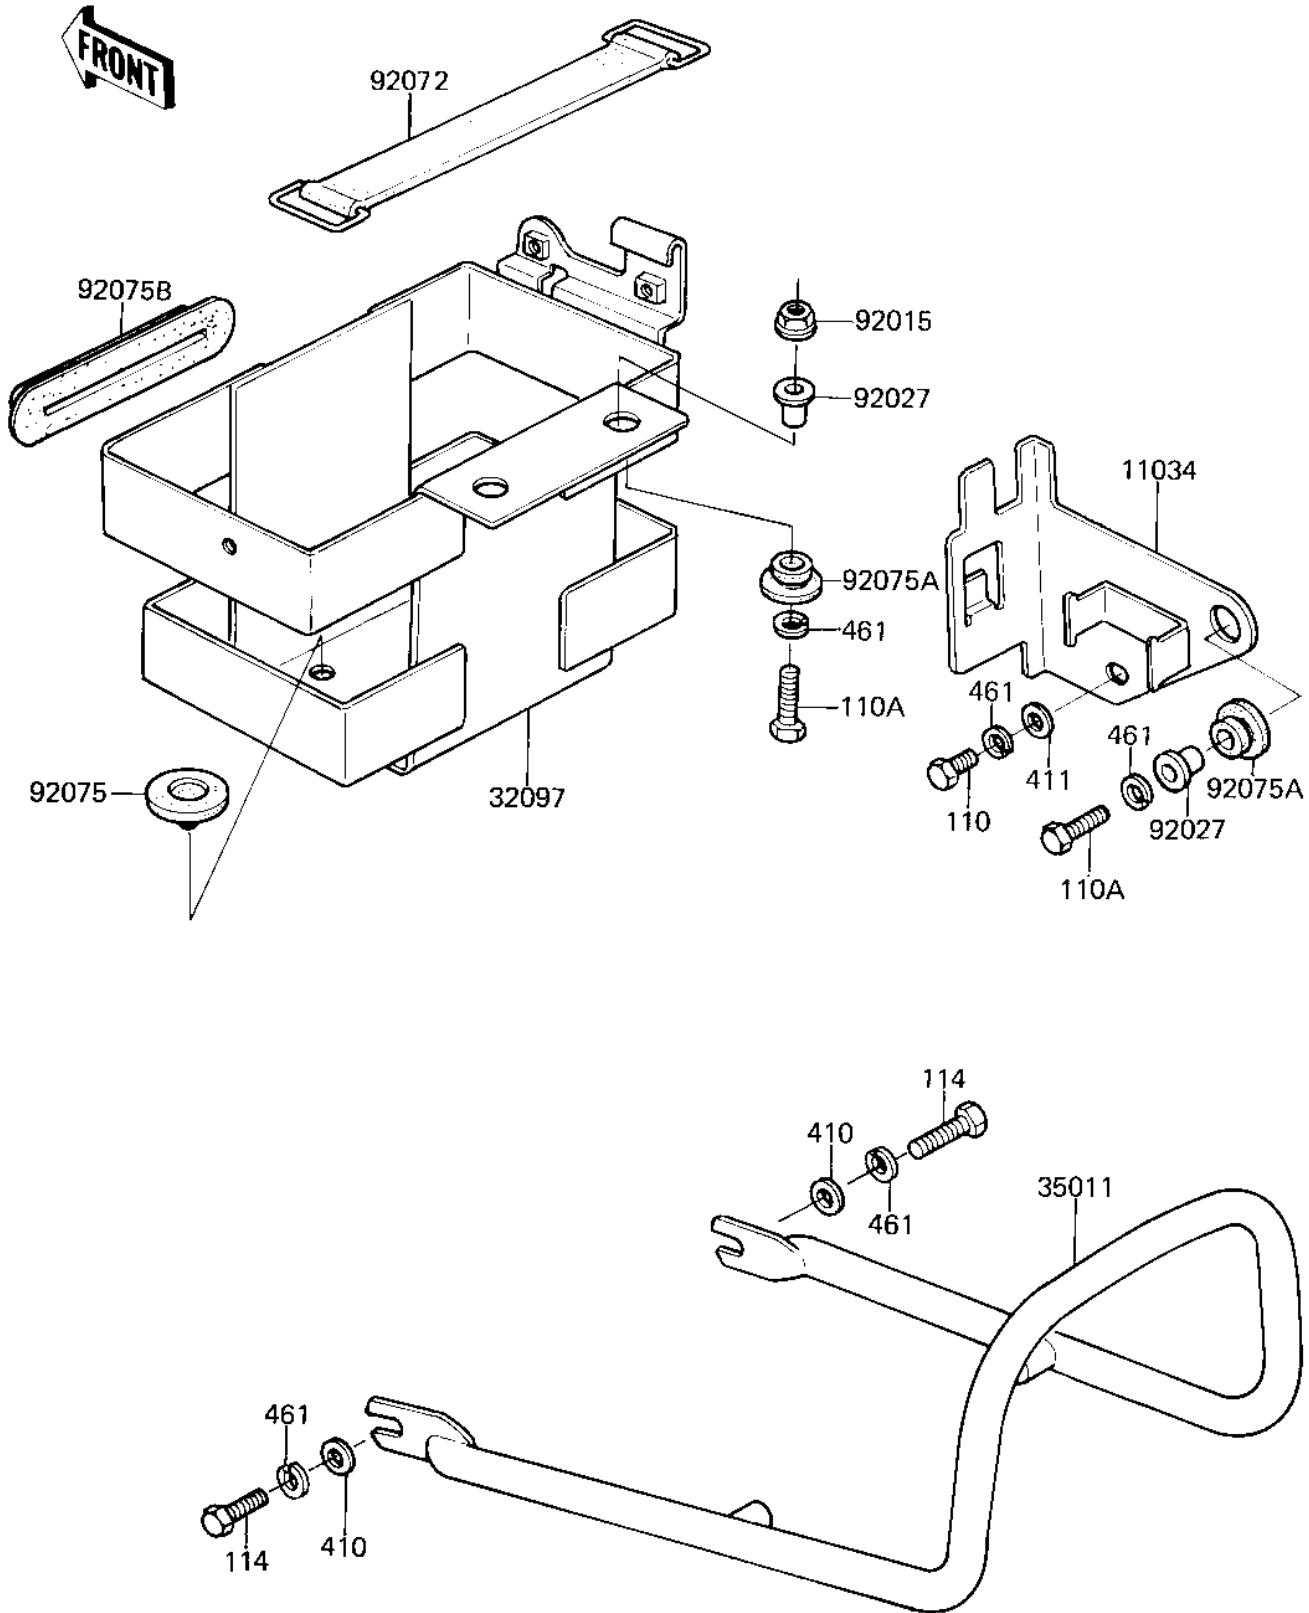

1981 KZ250 PARTS DIAGRAM

BATTERY CASE ('81 D2)

1981 KZ250 PARTS LIST

BATTERY CASE ('81 D2)

ITEM NAME	PART NUMBER	QUANTITY
BRACKET,RELAY (Ref # 11034)	11034-1672	1
CASE,BATTERY (Ref # 32097)	32097-1023	1
STAY (Ref # 35011)	35011-1061	1
NUT-6MM (Ref # 92015)	92015-1078	1
COLLAR (Ref # 92027)	92027-194	1
BAND BATTERY (Ref # 92072)	92072-006	1
DAMPER RUBBER (Ref # 92075)	92075-078	1
DAMPER RUBBER (Ref # 92075A)	92075-277	1
DAMPER RUBBER (Ref # 92075B)	92075-280	1
BOLT-UPSET,6X12 (Ref # 110)	112G0612	1
BOLT 6X22 (Ref # 110A)	112B0622	1
BOLT-SMALL-UPSET,8X16 (Ref # 114)	115G0816	1
WASHER PLAIN 8MM (Ref # 410)	410B0800	1
WASHER PLAIN 6MM (Ref # 411)	411B0600	1
WASHER SPRING 6MM (Ref # 461)	461F0600	1
WASHER SPRING 8MM (Ref # 461A)	461F0800	1