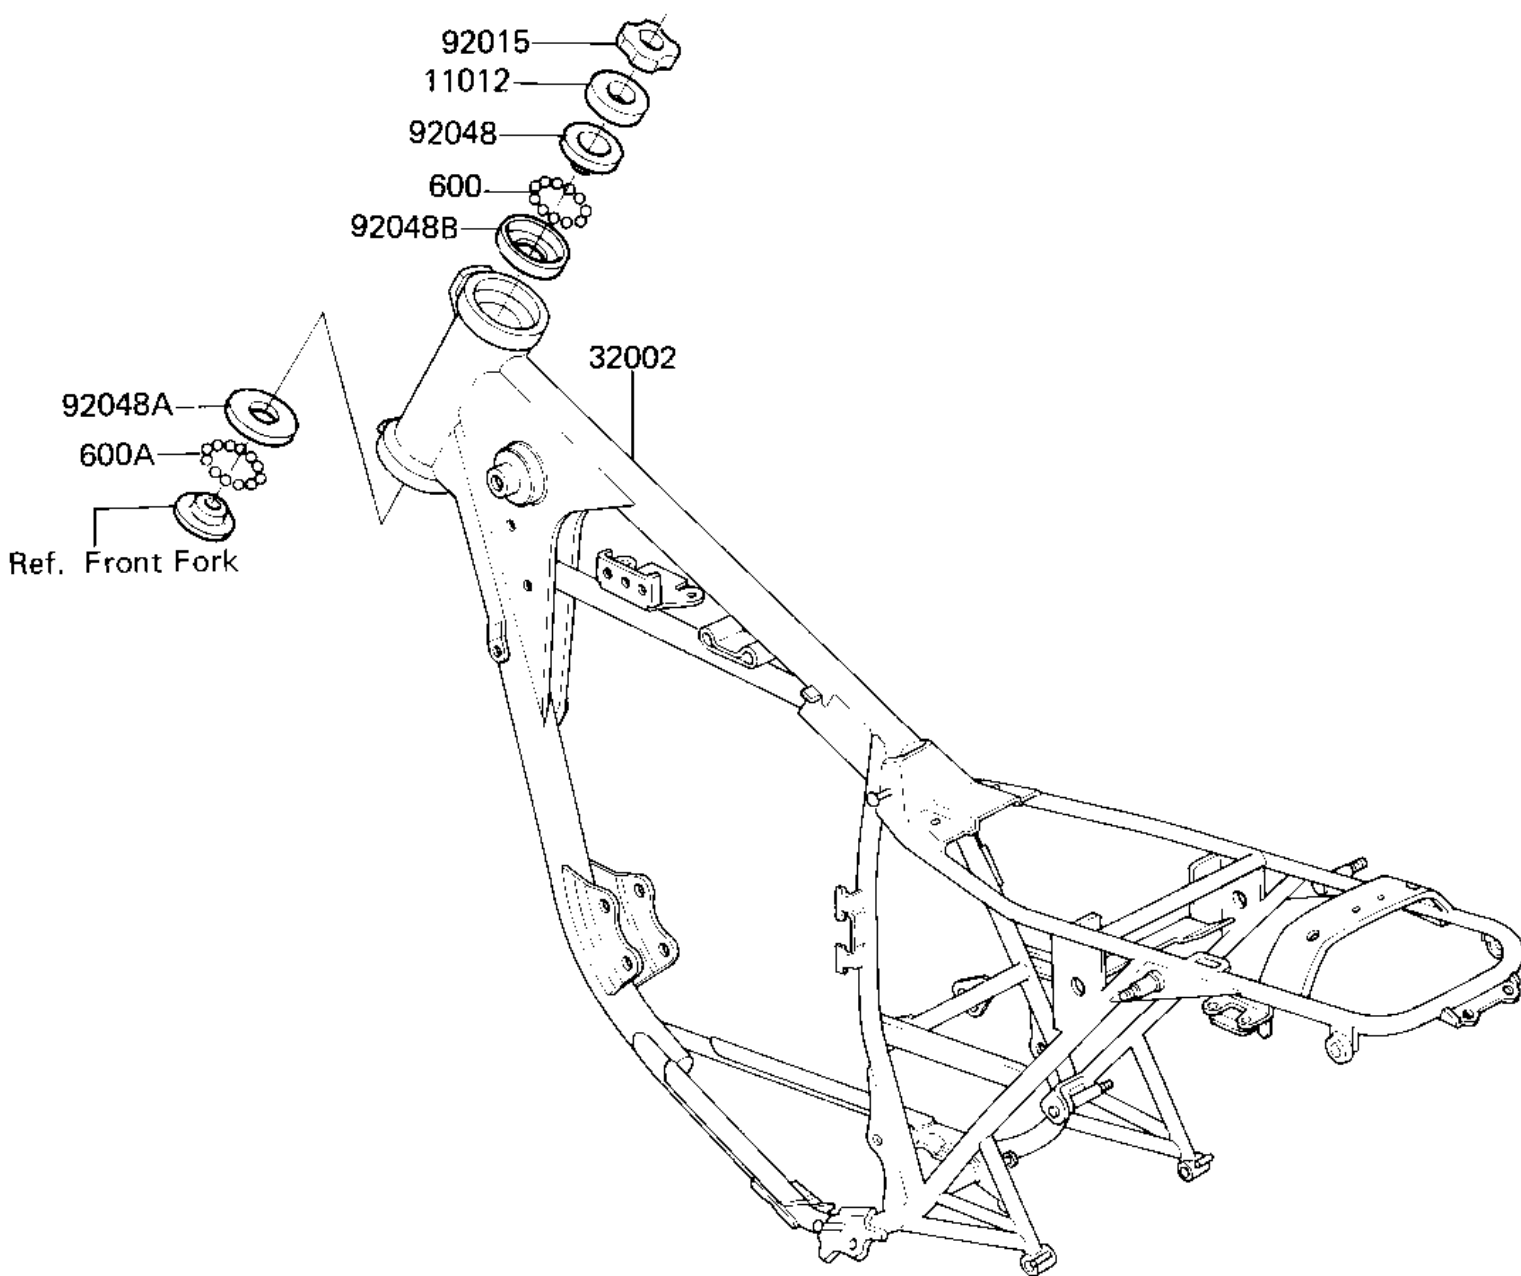

1981 KZ250 PARTS DIAGRAM

FRAME ('81 D2)

1981 KZ250 PARTS LIST

FRAME ('81 D2)

ITEM NAME	PART NUMBER	QUANTITY
CAP,STEERING STEM (Ref # 11012)	46098-012	1
FRAME-COMP (Ref # 32002)	32002-1195	1
NUT,STEERING STEM (Ref # 92015)	92090-022	1
CONE,STRG STM BRG,UP (Ref # 92048)	92047-014	1
RACE STEERING BEARING (Ref # 92048A)	92048-005	1
RACE,STRG STM BEARING (Ref # 92048B)	92048-009	1
BALL STEEL 3/16' (Ref # 600)	600A0600	1
BALL STEEL 1/4' (Ref # 600A)	600A0800	1