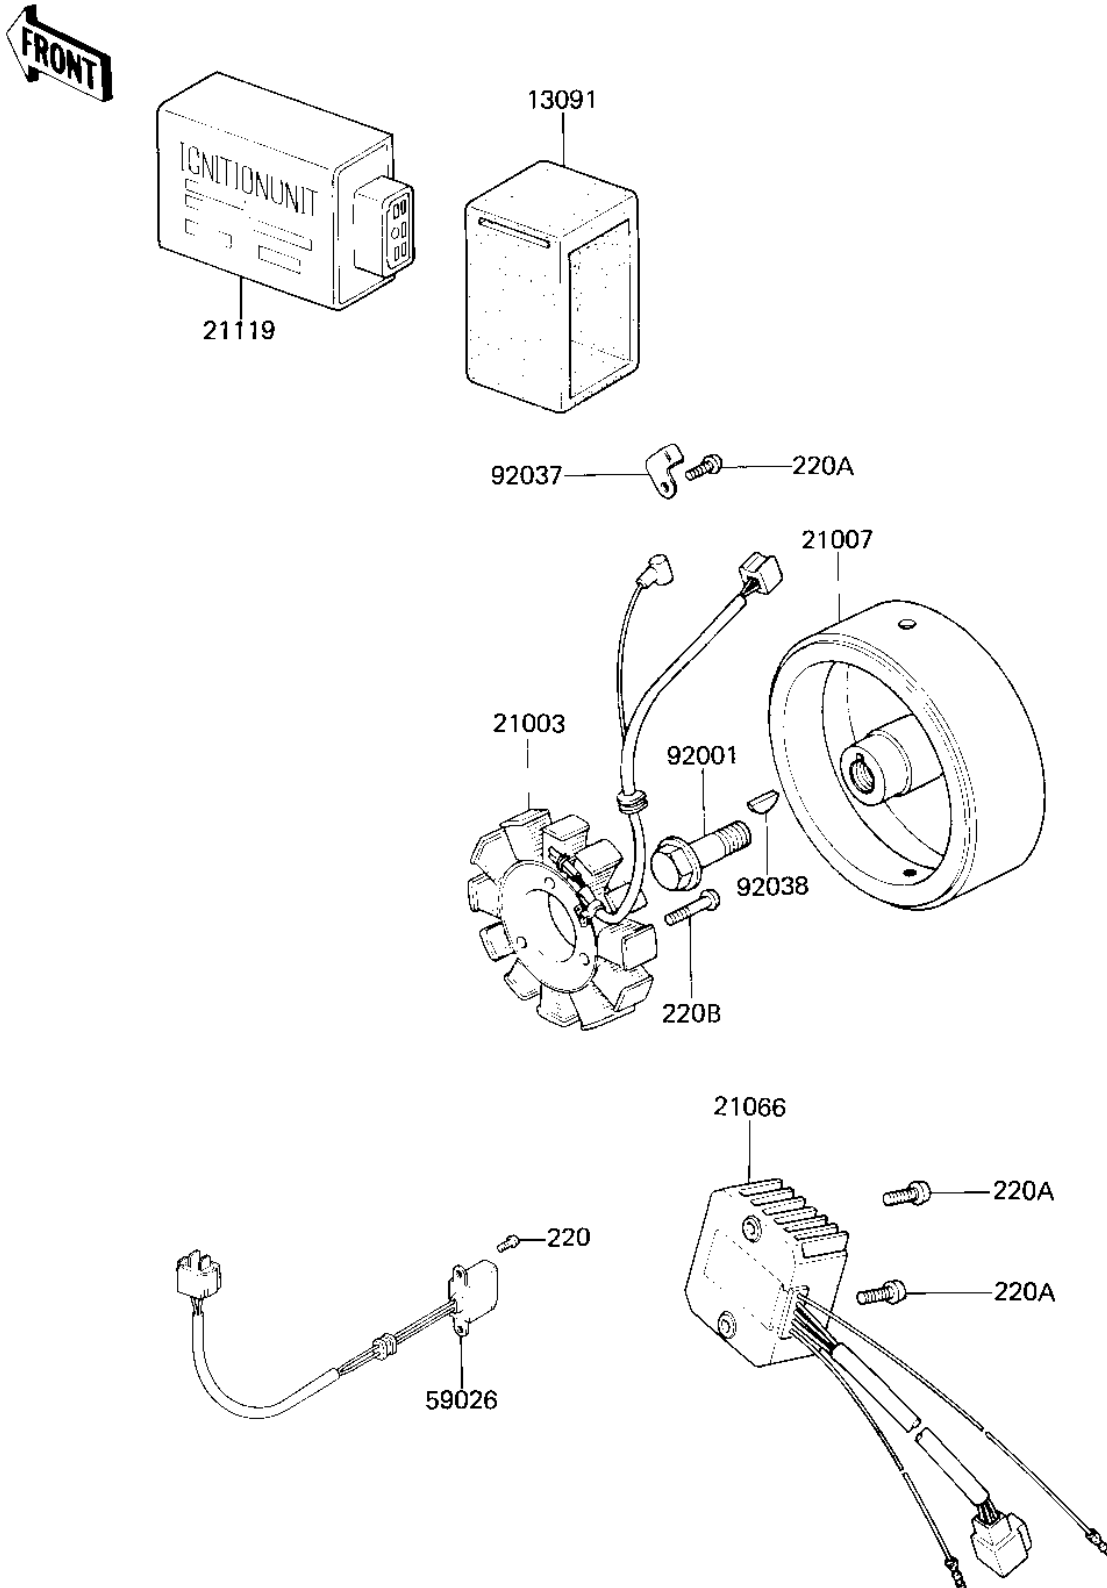

## 1981 KZ250 PARTS DIAGRAM

IGNITION/GENERATOR/REGULATOR ('81 D2)

E1810-0005

## 1981 KZ250 PARTS LIST

IGNITION/GENERATOR/REGULATOR ('81 D2)

ITEM NAME	PART NUMBER	QUANTITY
HOLDER (Ref # 13091)	13091-1095	1
STATOR ASSY (Ref # 21003)	21003-1002	1
ROTOR (Ref # 21007)	21007-1032	1
REGULATOR,VOLTAGE (Ref # 21066)	21066-1014	1
IGNITER (Ref # 21119)	21119-1193	1
COIL-PULSING (Ref # 59026)	59026-1013	1
BOLT,10X40 (Ref # 92001)	92001-1201	1
CLAMP (Ref # 92037)	92037-194	1
WOODRUFF KEY (Ref # 92038)	92038-001	1
SCREW PAN HEAD 5X8 (Ref # 220)	220B0508	1
SCREW PAN HEAD 6X14 (Ref # 220A)	220B0614	1
SCREW PAN HEAD 6X25 (Ref # 220B)	220B0625	1