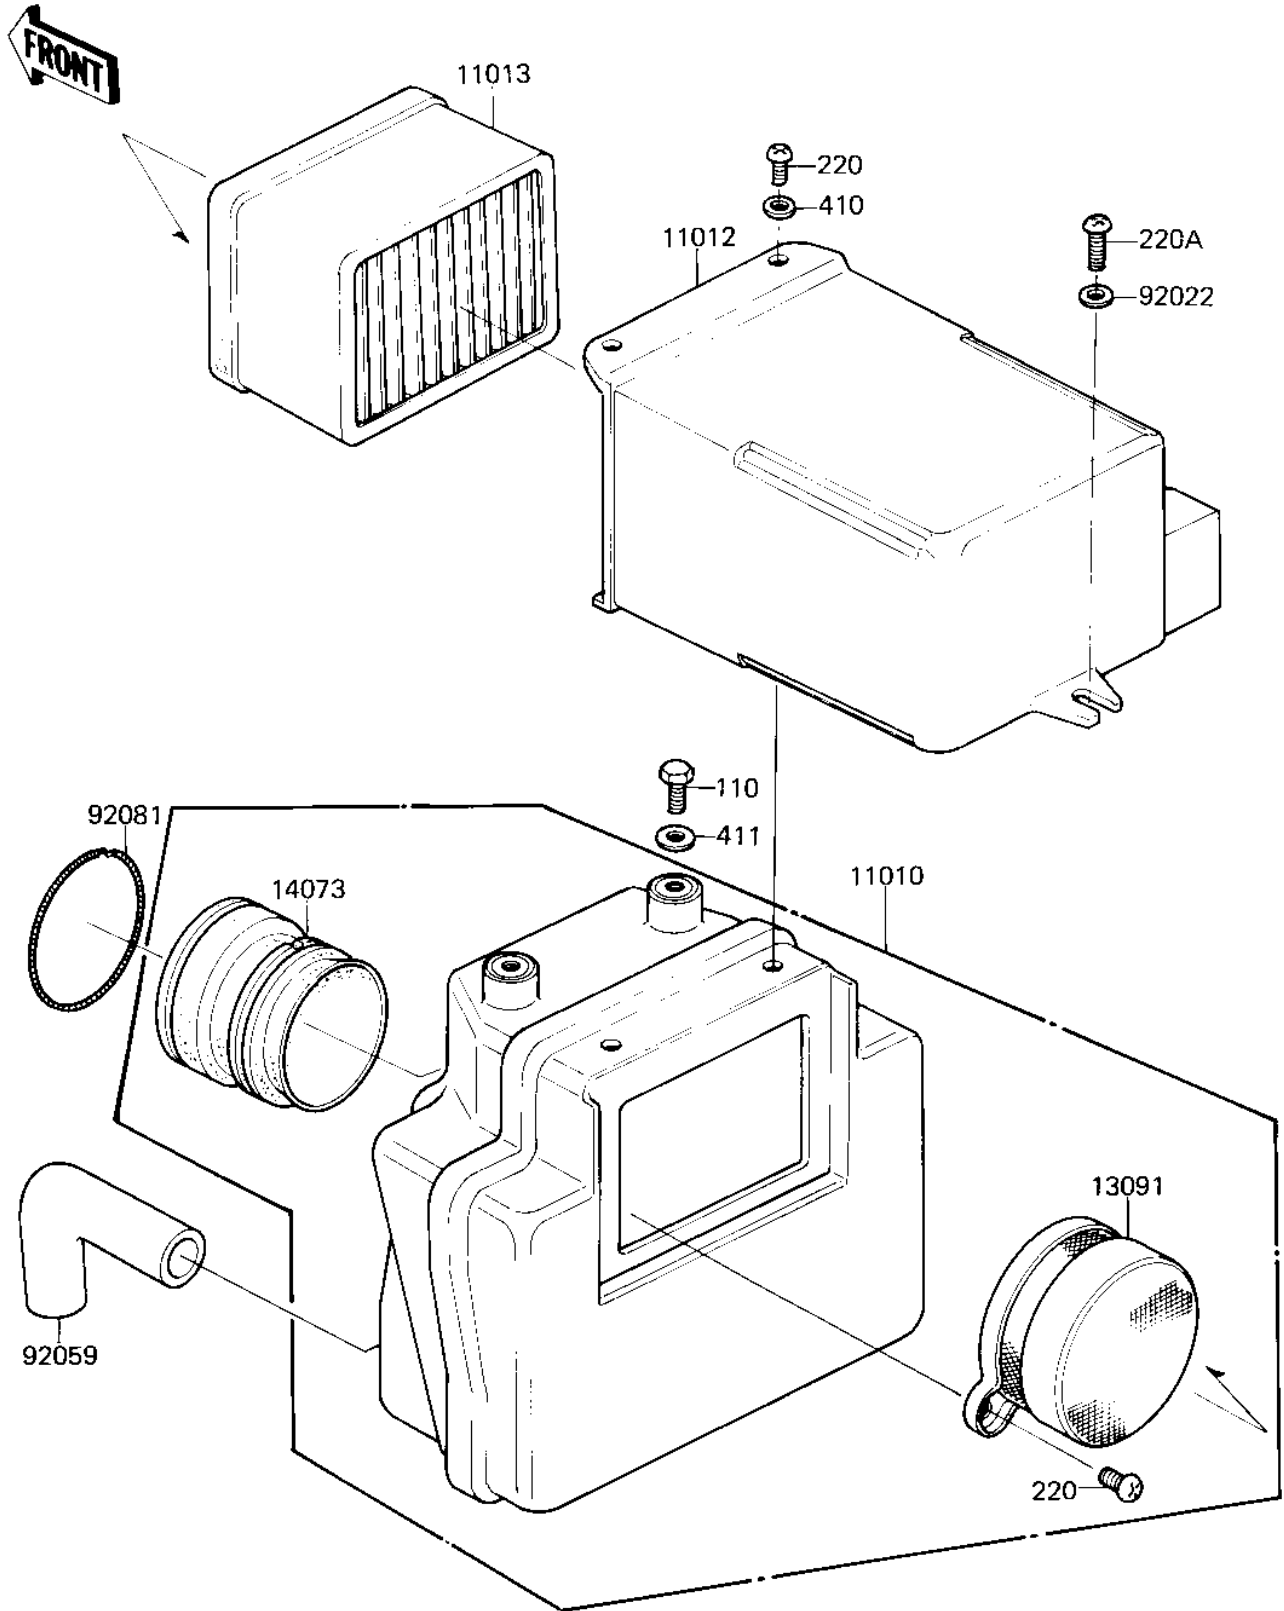

1981 KZ250 PARTS DIAGRAM

AIR CLEANER ('81 D2)

1981 KZ250 PARTS LIST

AIR CLEANER ('81 D2)

ITEM NAME	PART NUMBER	QUANTITY
AIR CLEANER ASSY (Ref # 11010)	11010-5022	1
CAP,AIR CLEANER (Ref # 11012)	11012-1103	1
ELEMENT,AIR CLNR (Ref # 11013)	11013-1030	1
HOLDER AIR CLEANER (Ref # 13091)	13091-1067	1
DUCT,AIR CLEANER (Ref # 14073)	14073-1031	1
WASHER,6.5X16X2 (Ref # 92022)	92022-1565	1
TUBE,BREATHER (Ref # 92059)	92059-1113	1
SPRING,AIR CLEANER (Ref # 92081)	92081-1178	1
BOLT-UPSET,6X12 (Ref # 110)	112G0612	1
SCREW PAN HEAD 6X10 (Ref # 220)	220B0610	1
SCREW PAN HEAD 6X14 (Ref # 220A)	220B0614	1
WASHER PLAIN 6MM (Ref # 410)	410B0600	1
WASHER PLAIN 6MM (Ref # 411)	411B0600	1