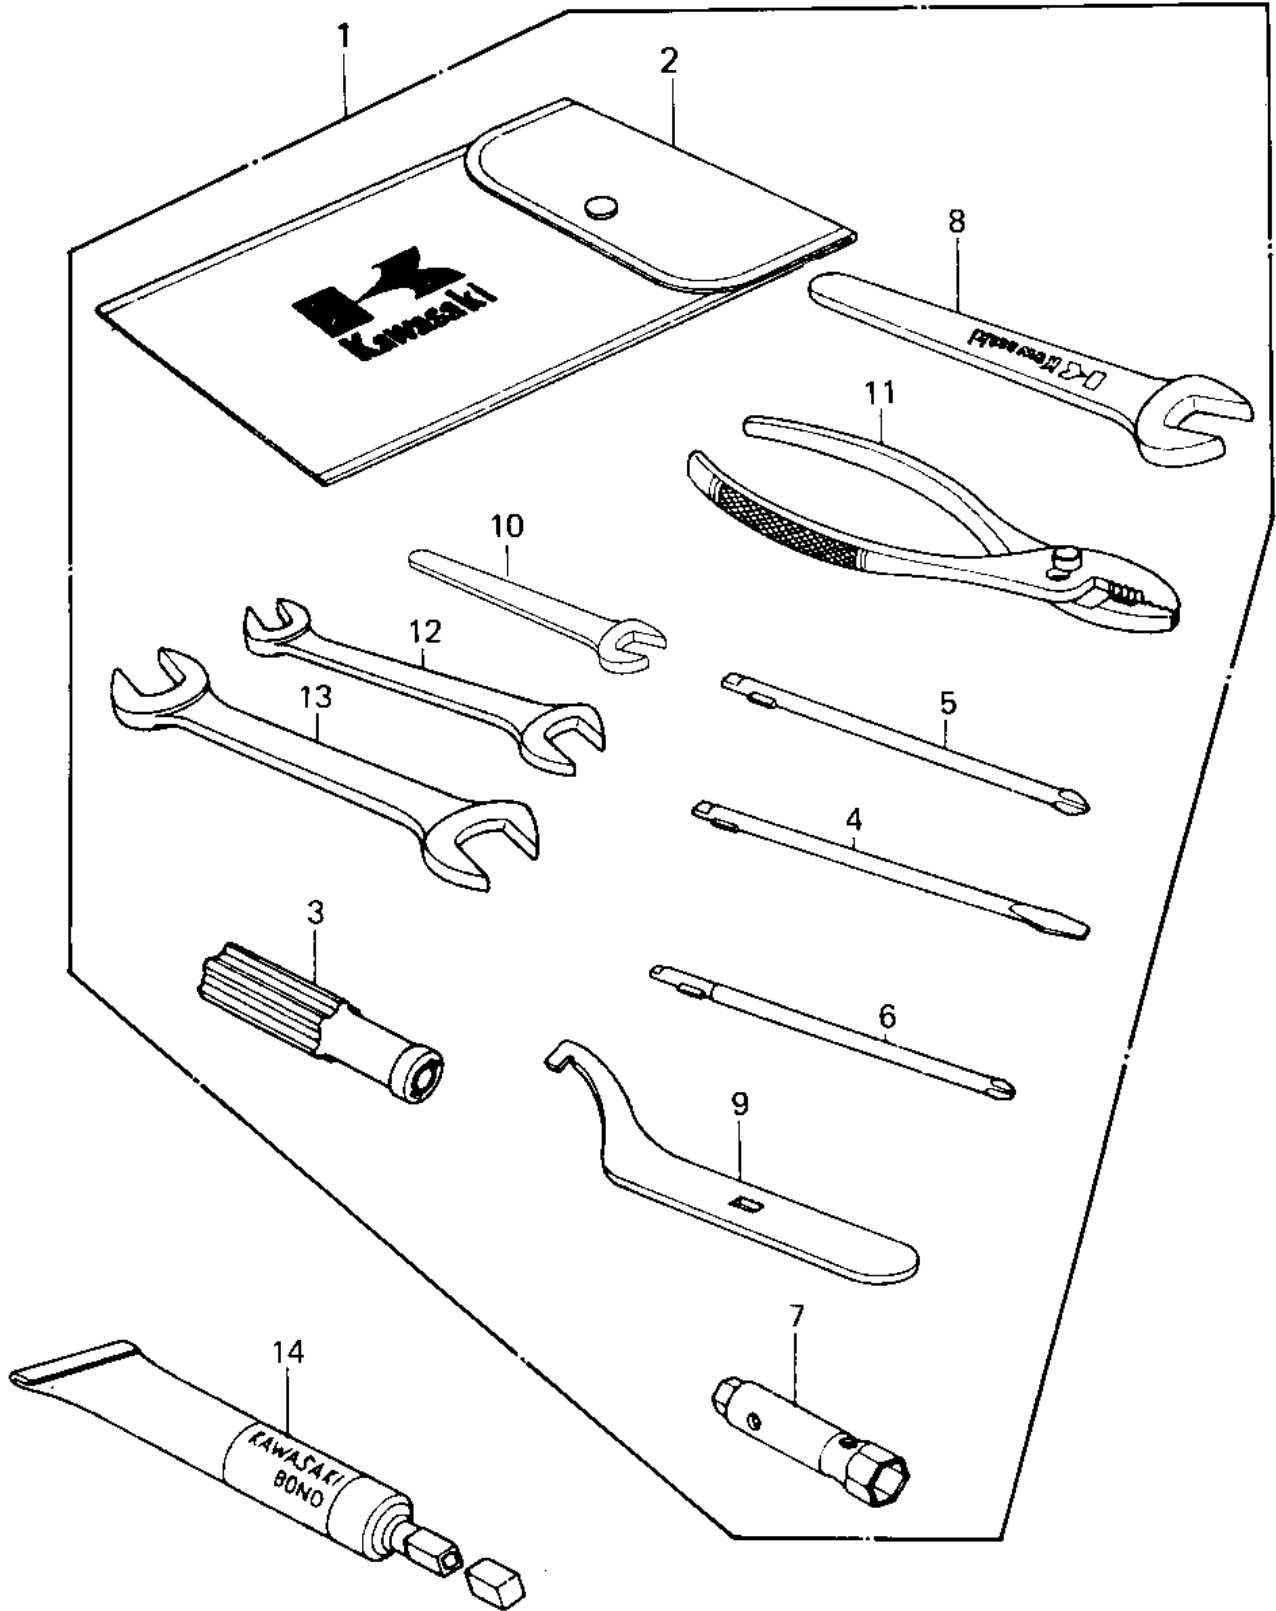

1980 KZ250 PARTS DIAGRAM

OWNER TOOLS ('80 D1)

1980 KZ250 PARTS LIST

OWNER TOOLS ('80 D1)

ITEM NAME	PART NUMBER	QUANTITY
TOOL KIT (Ref # 1)	56007-1047	1
BAG,TOOL (Ref # 2)	56008-009	1
GRIP,SCREW DRIVER (Ref # 3)	92106-1001	1
92107-1052 (Canada) (Ref # 4)	92107-007	1
TOOL-DRIVER (Ref # 5)	92107-1052	1
92107-1002 (Canada) (Ref # 6)	92107-008	1
WRENCH,BOX,17X21 (Ref # 7)	92110-012	1
WRENCH,OPEN END,22M/M (Ref # 8)	92110-1005	1
WRENCH,HOOK (Ref # 9)	92110-1014	1
WRENCH,OPEN END,10M/M (Ref # 10)	92110-1031	1
92112-003 (Canada) (Ref # 11)	92112-005	1
WRENCH,OPEN END,12X13 (Ref # 12)	92126-002	1
TOOL-WRENCH,OPEN END, (Ref # 13)	92110-1153	1
LIQUID GASKET (Ref # 14)	92104-002	1