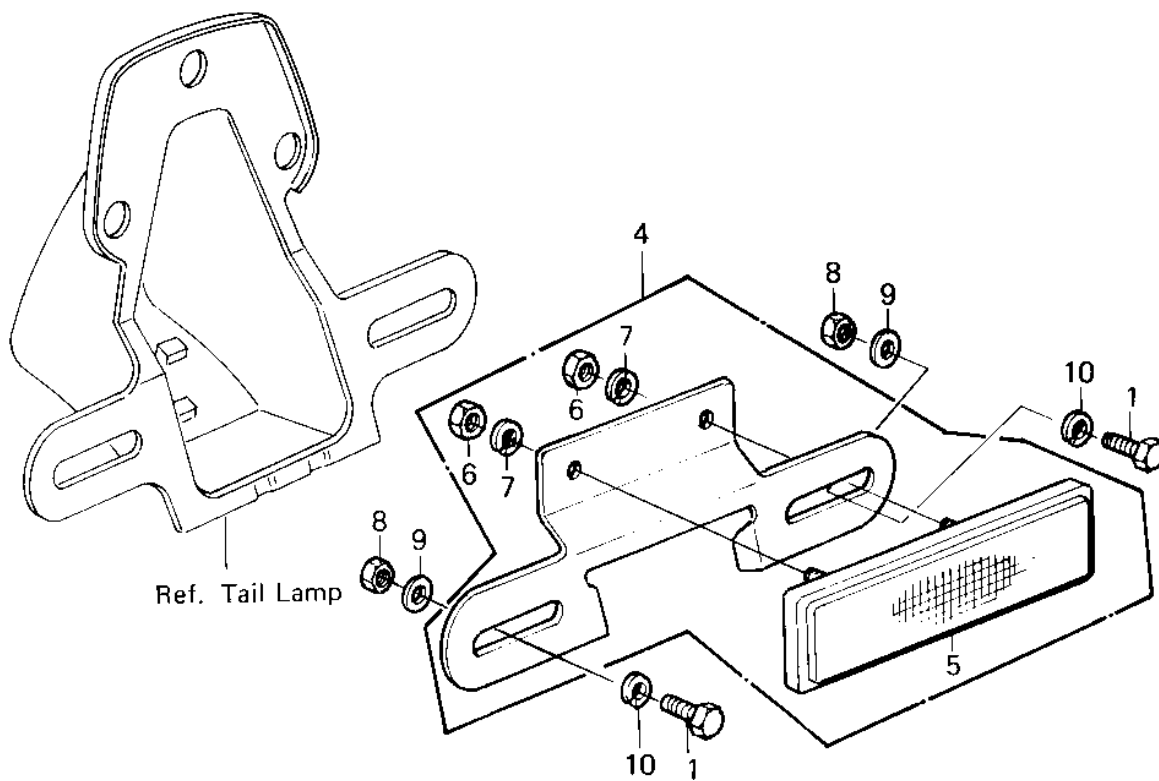

1980 KZ250 PARTS DIAGRAM

REFLECTORS ('80 D1)

1980 KZ250 PARTS LIST

REFLECTORS ('80 D1)

| ITEM NAME | PART NUMBER | QUANTITY |
|---------------------------------|-------------|----------|
| BOLT-UPSET,6X12 (Ref # 1) | 112G0612 | 1 |
| REFLECTOR,REFLEX (Ref # 2) | 28012-016 | 1 |
| DAMPER RUBBER,REFLECT (Ref # 3) | 92094-011 | 1 |
| REFLECTOR ASSY,RR (Ref # 4) | 28001-1012 | 1 |
| REFLECTOR,REAR REFLEX (Ref # 5) | 28012-1005 | 1 |
| NUT,5MM (Ref # 6) | 311B0500 | 1 |
| WASHER SPRING 5MM (Ref # 7) | 461F0500 | 1 |
| NUT 6MM (Ref # 8) | 311B0600 | 1 |
| WASHER PLAIN 6MM (Ref # 9) | 411B0600 | 1 |
| WASHER SPRING 6MM (Ref # 10) | 461F0600 | 1 |