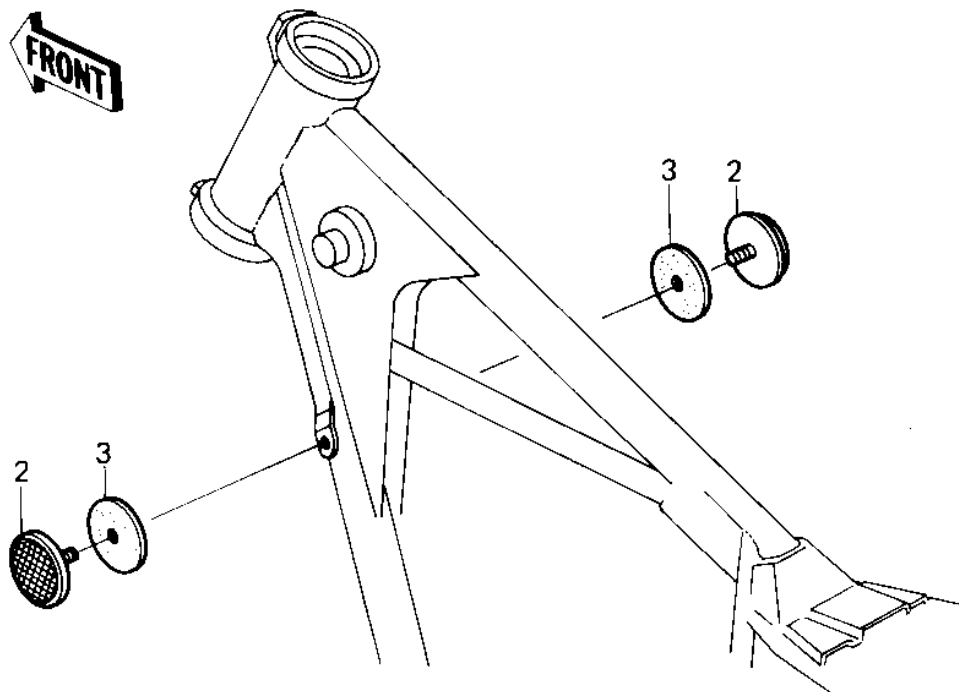

1980 KZ250 PARTS DIAGRAM

REFLECTORS ('80 D1)

1980 KZ250 PARTS LIST

REFLECTORS ('80 D1)

| ITEM NAME | PART NUMBER | QUANTITY |
|---------------------------------|-------------|----------|
| BOLT-UPSET,6X12 (Ref # 1) | 112G0612 | 1 |
| REFLECTOR,REFLEX (Ref # 2) | 28012-016 | 1 |
| DAMPER RUBBER,REFLECT (Ref # 3) | 92094-011 | 1 |
| REFLECTOR ASSY,RR (Ref # 4) | 28001-1012 | 1 |
| REFLECTOR,REAR REFLEX (Ref # 5) | 28012-1005 | 1 |
| NUT,5MM (Ref # 6) | 311B0500 | 1 |
| WASHER SPRING 5MM (Ref # 7) | 461F0500 | 1 |
| NUT 6MM (Ref # 8) | 311B0600 | 1 |
| WASHER PLAIN 6MM (Ref # 9) | 411B0600 | 1 |
| WASHER SPRING 6MM (Ref # 10) | 461F0600 | 1 |