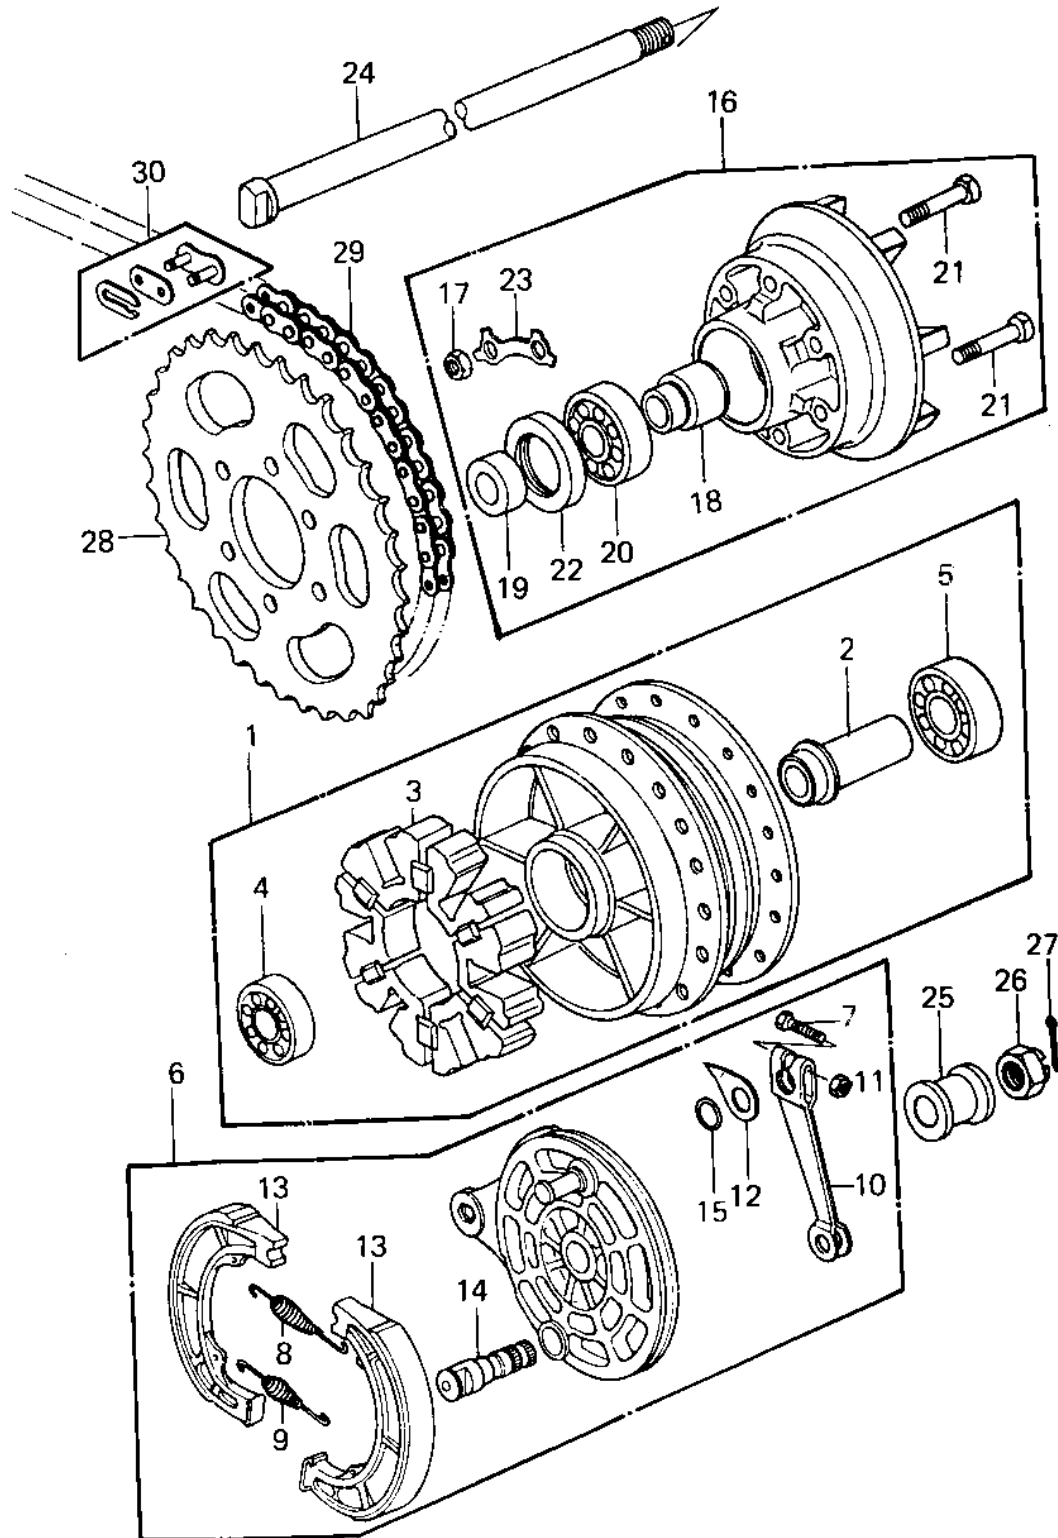

1980 KZ250 PARTS DIAGRAM

REAR HUB/BRAKE/CHAIN ('80 D1)

1980 KZ250 PARTS LIST

REAR HUB/BRAKE/CHAIN ('80 D1)

ITEM NAME	PART NUMBER	QUANTITY
DRUM ASSY,REAR (Ref # 1)	42005-057	1
SPACER,REAR HUB BEARG (Ref # 2)	42010-037	1
SHOCK DAMPER,REAR HUB (Ref # 3)	42014-030	1
BEARING BALL #6202 (Ref # 4)	601B6202	1
BEARING BALL #6302Z (Ref # 5)	601B6302Z	1
RR BRAKE PANEL ASSY (Ref # 6)	41035-1090	1
BOLT-UPSET (Ref # 7)	112G0630	1
SPRING,BRAKE SHOE (Ref # 8)	92081-1766	1
SPRING,BRAKE SHOE (Ref # 9)	92081-1550	1
LEVER,FRONT BRAKE CAM (Ref # 10)	41053-002	1
NUT,6MM (Ref # 11)	41072-007	1
INDICATOR,FR BK SHOE (Ref # 12)	41085-013	1
SHOE,BRAKE (Ref # 13)	42019-010	1
CAM SHAFT,REAR BRAKE (Ref # 14)	42026-026	1
"O" RING,11MM (Ref # 15)	92055-004	1
COUPLING-ASSY,RR HUB (Ref # 16)	42033-1029	1
NUT,8MM (Ref # 17)	311B0800	1
SLEEVE,REAR HUB COUPR (Ref # 18)	42036-031	1
COLLAR,REAR HUB COUPR (Ref # 19)	42037-029	1
BEARING BALL #6004 (Ref # 20)	601B6004	1
BOLT REAR SPROCKET (Ref # 21)	92001-021	1
OIL SEAL,RR HUB BRNG (Ref # 22)	92050-060	1
WASHER,SPROCKET LOCK (Ref # 23)	92088-019	1
AXLE,REAR (Ref # 24)	42031-059	1
COLLAR,REAR AXLE (Ref # 25)	42032-076	1
NUT,14MM (Ref # 26)	42045-020	1
PIN COTTER 3.0X25 (Ref # 27)	550D3025	1
REAR.SPROCKET 37T (Ref # 28)	42041-1042	1
DR CHAIN 520X100L (Ref # 29)	92057-1034	1

1980 KZ250 PARTS LIST

REAR HUB/BRAKE/CHAIN ('80 D1)

ITEM NAME	PART NUMBER	QUANTITY
CHAIN JOINT 520 (Ref # 30)	92058-1001	1