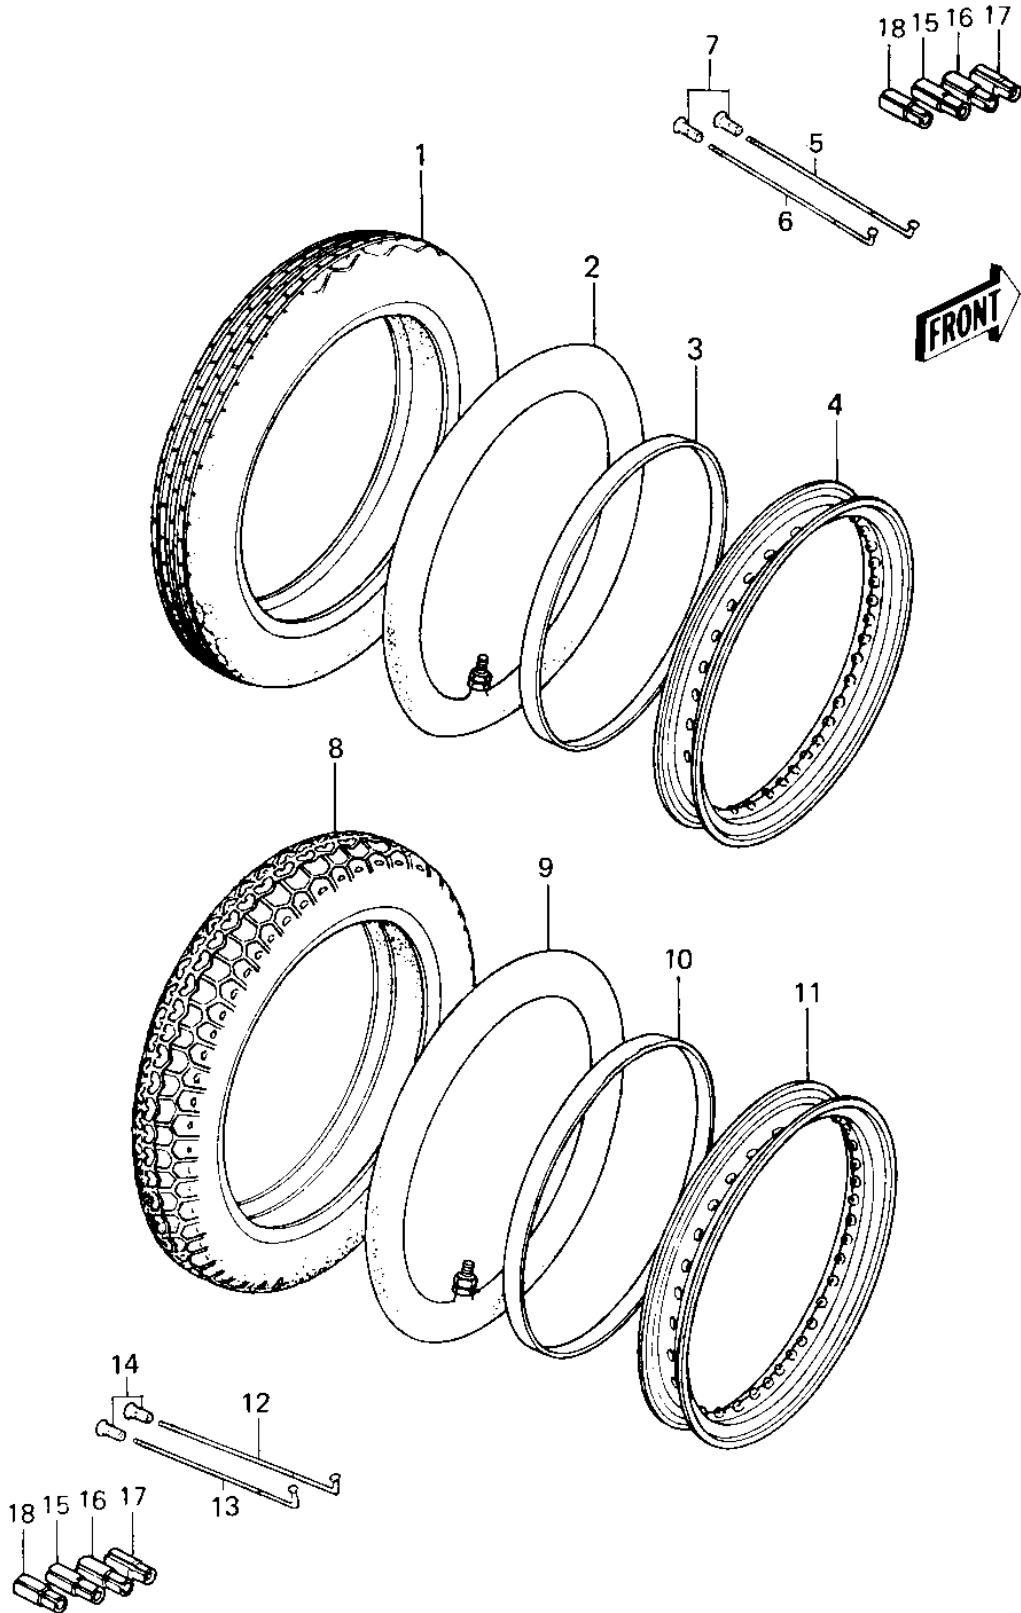

1980 KZ250 PARTS DIAGRAM

WHEELS/TIRES ('80 D1)

1980 KZ250 PARTS LIST

WHEELS/TIRES ('80 D1)

ITEM NAME	PART NUMBER	QUANTITY
TIRE (Ref # 1)	41002-1570	1
TUBE 250/275-18 (Ref # 2)	41022-032	1
BAND RIM (Ref # 3)	41023-001	1
RIM,1.60X18 (Ref # 4)	41025-1020	1
SPOKE,FR INNER (Ref # 5)	41029-1025	1
SPOKE,FR OUTER (Ref # 6)	41030-1020	1
NIPPLE-SPOKE (Ref # 7)	41032-1055	1
TIRE 460S-16 Y987 R (Ref # 8)	41002-1090	1
TUBE 460-16 (Ref # 9)	41022-1025	1
BAND,RIM (Ref # 10)	41023-1011	1
RIM,2.15X16 (Ref # 11)	41025-1021	1
SPOKE,RR INNER (Ref # 12)	41029-1026	1
SPOKE,RR OUTER (Ref # 13)	41030-1021	1
NIPPLE,SPOKE (Ref # 14)	41032-022	1
WEIGHT,BALANCE,10G (Ref # 15)	41075-1007	1
WEIGHT,BALANCE,20G (Ref # 16)	41075-1008	1
WEIGHT,BALANCE,30G (Ref # 17)	41075-1009	1
WEIGHT,BALANCE,5G (Ref # 18)	41075-1010	1