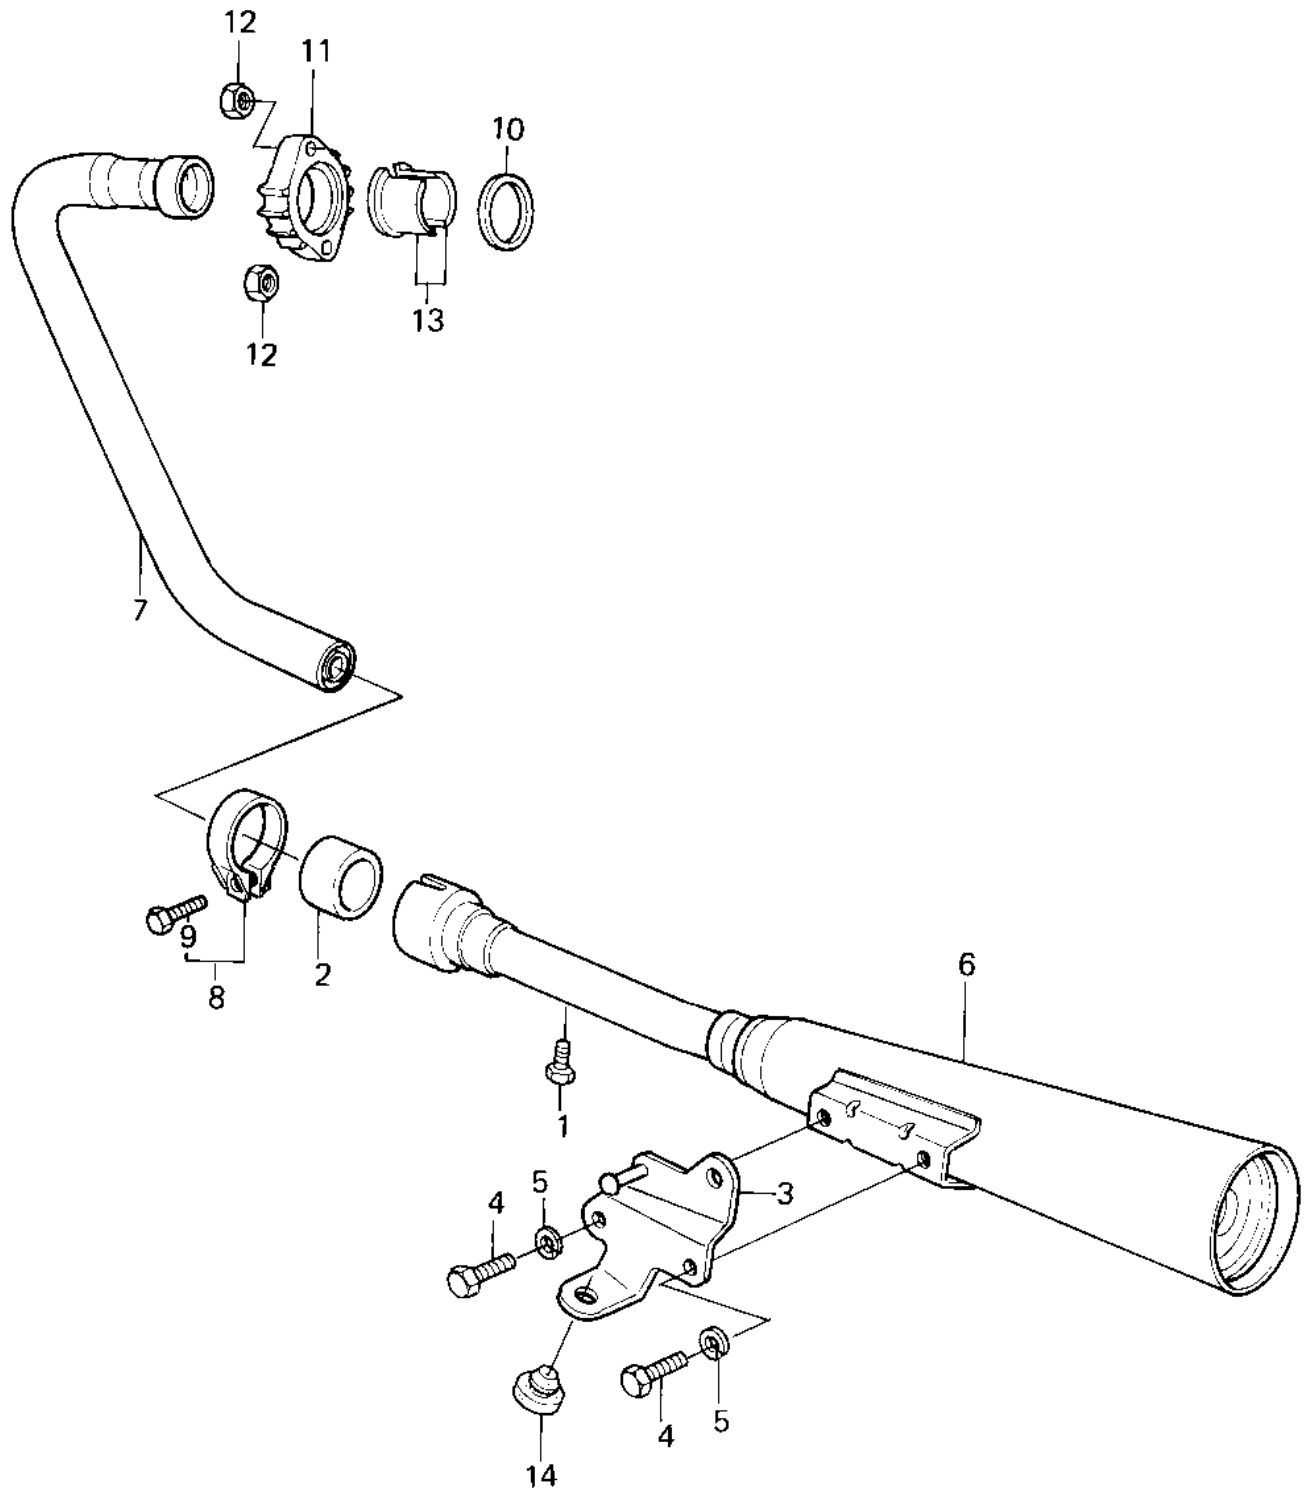

1980 KZ250 PARTS DIAGRAM

MUFFLER ('80 D1)

1980 KZ250 PARTS LIST

MUFFLER ('80 D1)

ITEM NAME	PART NUMBER	QUANTITY
BOLT (6X10) (Ref # 1)	110R0610	1
GASKET,MANIFOLD EXHAU (Ref # 2)	11060-1068	1
BRACKET,MUFFLER (Ref # 3)	11034-1662	1
BOLT 8X12 (Ref # 4)	110N0812	1
WASHER SPRING 8MM (Ref # 5)	461F0800	1
BODY-COMP-MUFFLER (Ref # 6)	18002-1448	1
PIPE-EXHAUST (Ref # 7)	18049-1387	1
CLAMP (Ref # 8)	92037-1226	1
BOLT,8X30 (Ref # 9)	92001-1379	1
GASKET,EXHAUST PIPE H (Ref # 10)	11009-1866	1
HOLDER EXHAUST PIPE (Ref # 11)	18069-1014	1
NUT-8MM (Ref # 12)	92015-1143	1
COLLAR,EXHAUST PIPE (Ref # 13)	92027-264	1
DAMPER RUBB MAIN STAD (Ref # 14)	92075-015	1