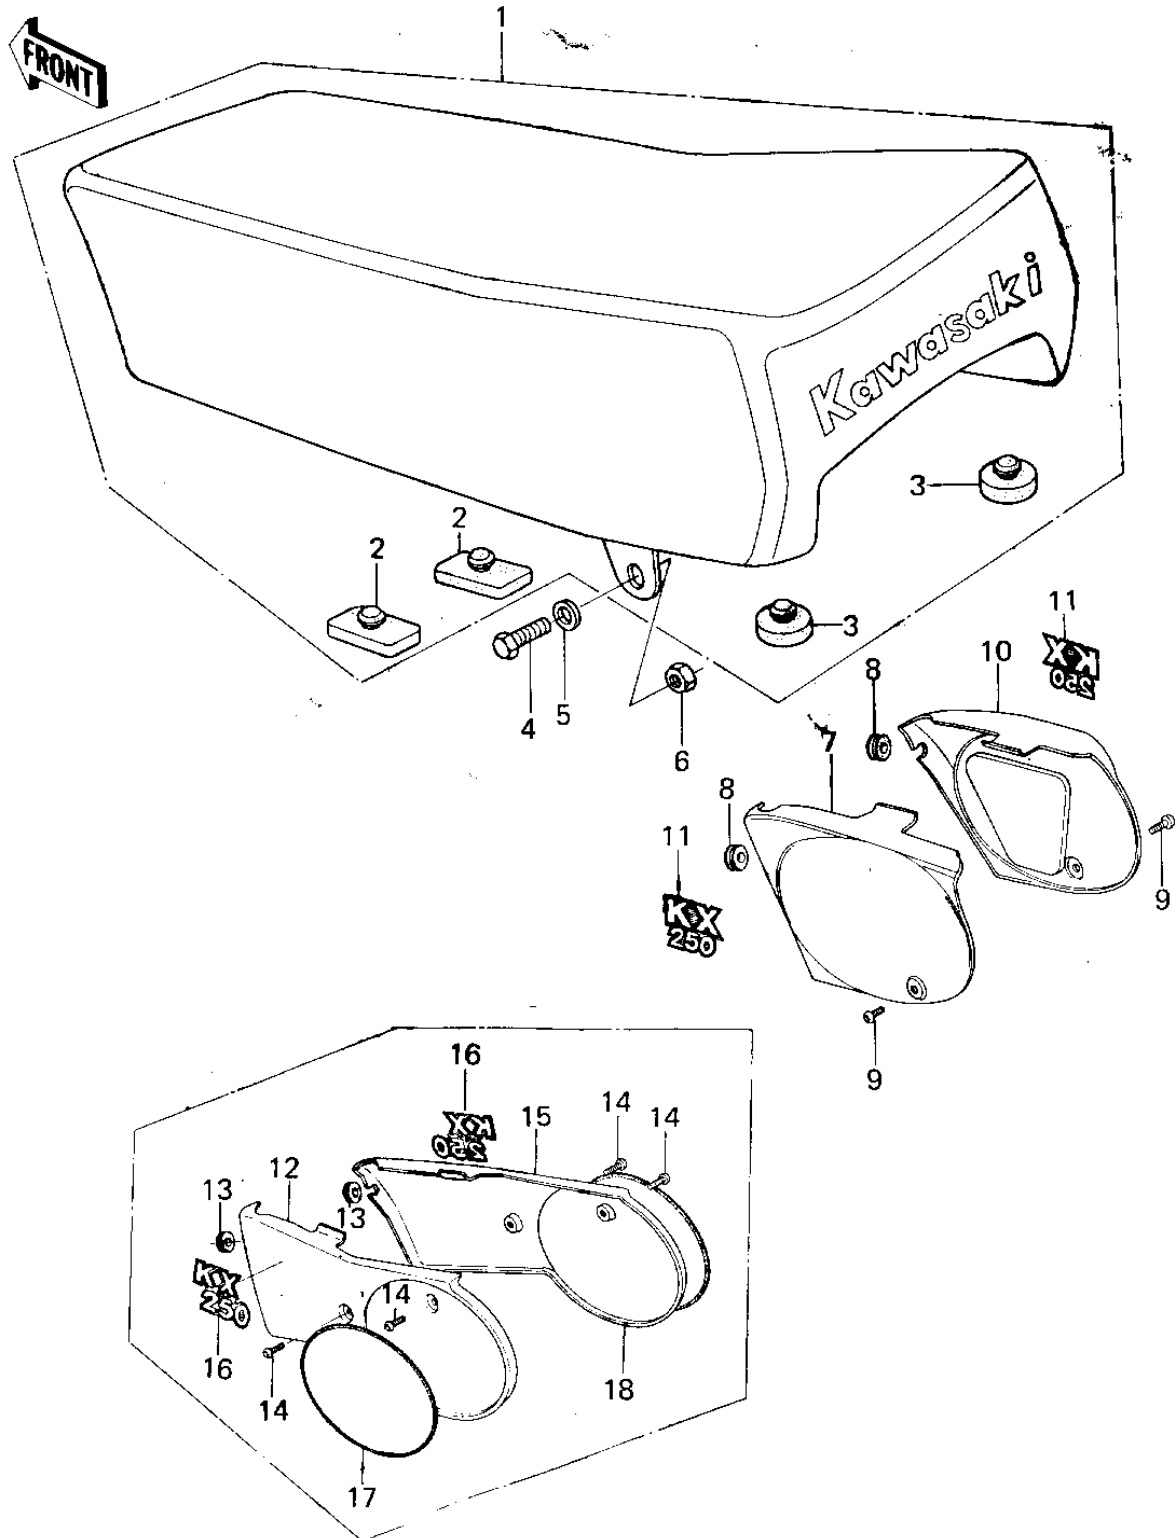

## 1978 KX™250 PARTS DIAGRAM

SEAT/SIDE COVERS (78-79)

## 1978 KX™250 PARTS LIST

SEAT/SIDE COVERS (78-79)

ITEM NAME	PART NUMBER	QUANTITY
SEAT-ASSY (Ref # 1)	53001-1016	1
SEAT-ASSY (Ref # 1)	53001-1029	1
DAMPER RUBBER,SEAT (Ref # 2)	92075-1054	1
DAMPER RUBBER (Ref # 3)	92075-281	1
BOLT-SMALL-UPSET,8X22 (Ref # 4)	115B0822	1
WASHER PLAIN 8MM (Ref # 5)	411B0800	1
NUT,LOCK,8MM (Ref # 6)	92015-1124	1
COVER,L.H SIDE,GREEN (Ref # 7)	36001-1021-6W	1
DAMPER RUBBER (Ref # 8)	92075-1028	2
SCREW,6X14 (Ref # 9)	92009-1287	2
COVER,R.H SIDE,GREEN (Ref # 10)	36001-1022-6W	1
EMBLEM,SIDE COVER (Ref # 11)	56018-1024	1
COVER,L.H.SIDE,L.GREN (Ref # 12)	36001-1066-6W	1
COVER,R.H.SIDE,L.GREN (Ref # 15)	36001-1067-6W	1
EMBLEM,SIDE COVER (Ref # 16)	56018-1089	1
PATTERN,SIDE COVER LH (Ref # 17)	56027-1513	1
PATTERN,SIDE COVER RH (Ref # 18)	56027-1514	1