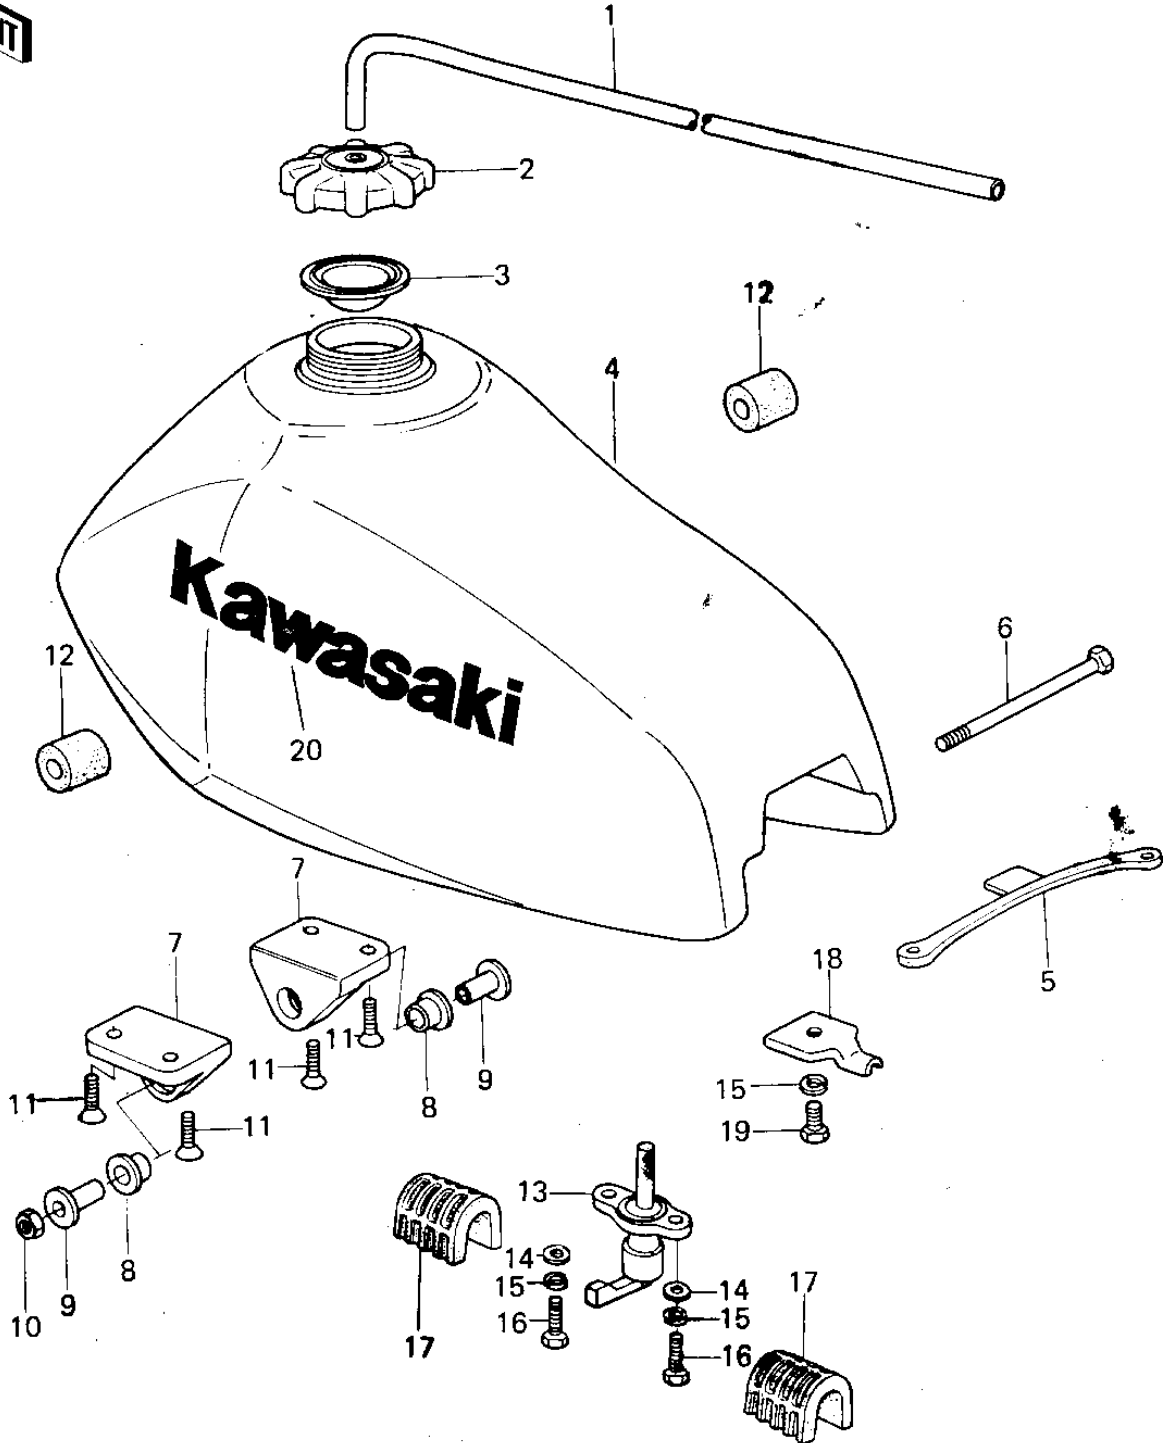

## 1978 KX™250 PARTS DIAGRAM

FUEL TANK (KX250-A5)

## 1978 KX™250 PARTS LIST

FUEL TANK (KX250-A5)

ITEM NAME	PART NUMBER	QUANTITY
TUBE,VINYL (Ref # 1)	92059-1022	1
CAP-TANK,FUEL (Ref # 2)	51049-1006	1
GASKET,FUEL TANK (Ref # 3)	11009-1452	1
TANK-FUEL,L.GREEN (Ref # 4)	51001-1080-6W	1
BAND,FUEL TANK (Ref # 5)	92072-042	1
BOLT-UPSET,6X105 (Ref # 6)	112G06105	1
BRACKET,FUEL TANK (Ref # 7)	32052-1010	1
DAMPER RUBBER,FUEL (Ref # 8)	92075-1048	1
SPACER,FUEL TANK (Ref # 9)	92026-1015	1
NUT (Ref # 10)	92019-008	1
SCREW CNTSNK HD 6X14 (Ref # 11)	221B0614	1
DAMPER RUBBER,FUEL (Ref # 12)	92075-1047	1
TAP-ASSY-FUEL (Ref # 13)	51023-1115	1
WASHER PLAIN 6MM (Ref # 14)	411B0600	1
WASHER SPRING 6MM (Ref # 15)	461F0600	1
BOLT-UPSET (Ref # 16)	112G0618	1
DAMPER RUBBER,FUEL (Ref # 17)	92075-1027	1
BRACKET,FUEL TANK (Ref # 18)	32052-1009	1
BOLT,6X10 (Ref # 19)	112G0610	1
DECAL,FUEL TANK (Ref # 20)	56014-1023	1