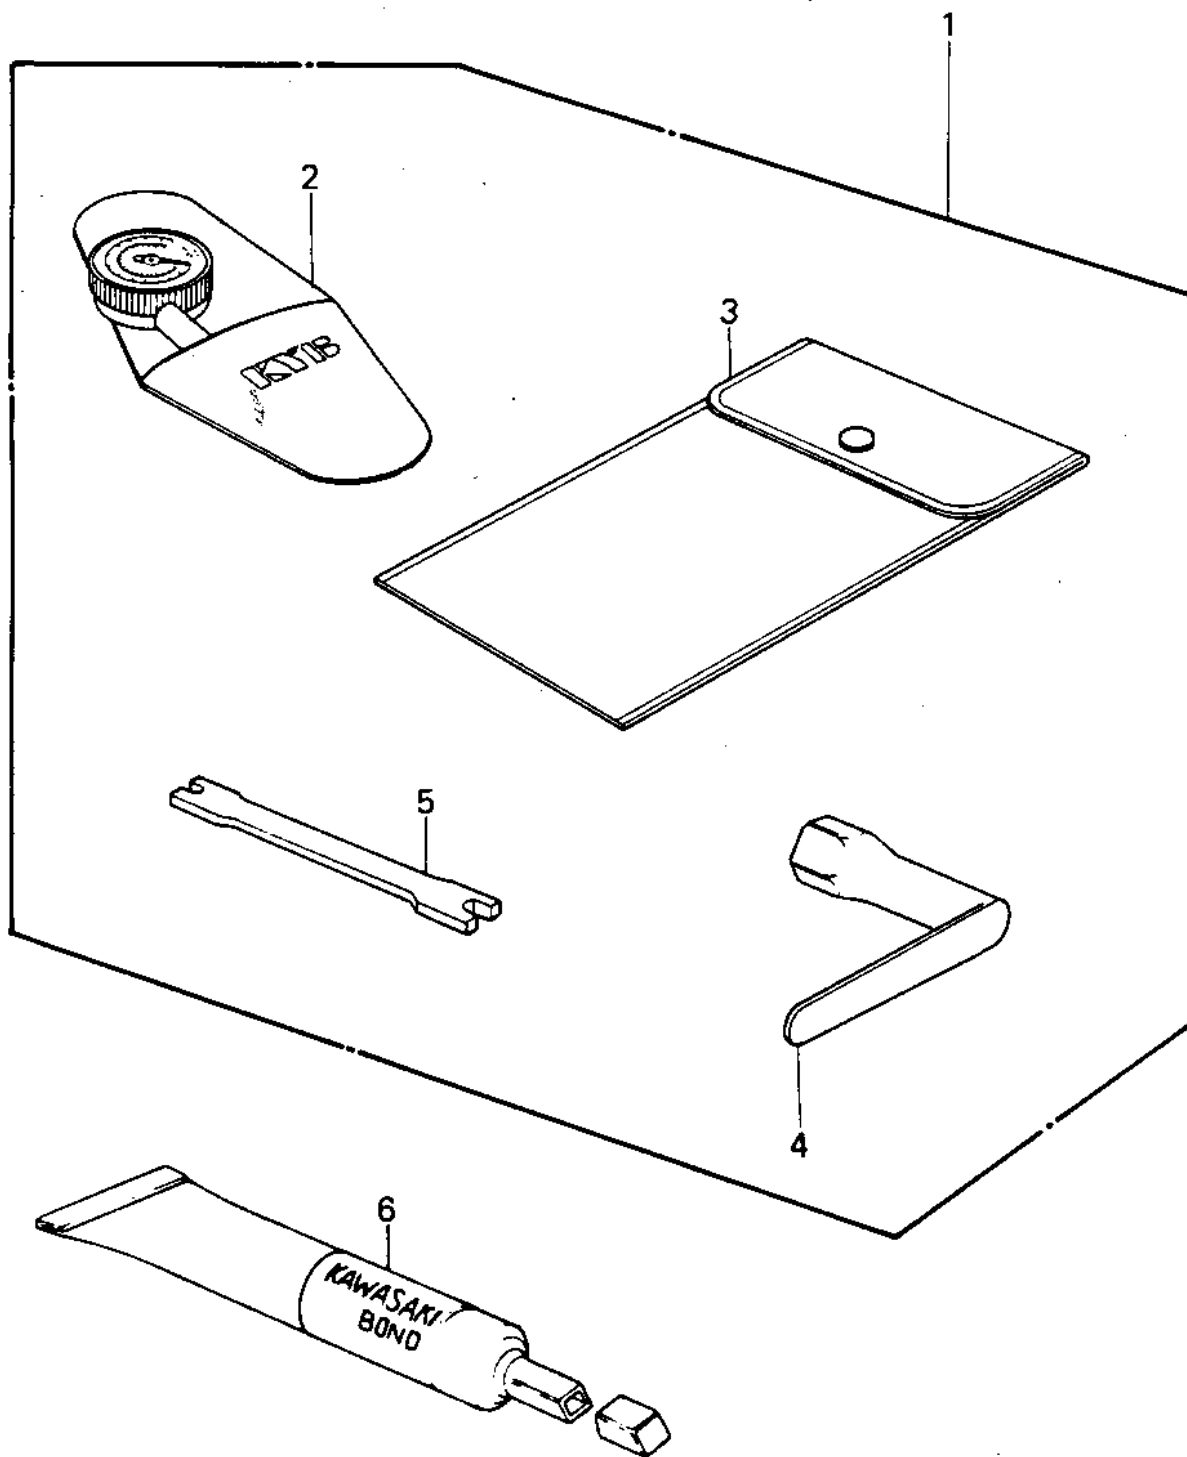

1979 KLX™250 PARTS DIAGRAM

OWNER TOOLS

1979 KLX™250 PARTS LIST

OWNER TOOLS

ITEM NAME	PART NUMBER	QUANTITY
TOOL KIT (Ref # 1)	56007-1010	1
GAUGE,AIR (Ref # 2)	52005-1003	1
BAG,TOOL (Ref # 3)	56008-008	1
WRENCH,SPARK PLUG (Ref # 4)	92110-019	1
WRENCH SPOKE (Ref # 5)	92110-1016	1
LIQUID GASKET (Ref # 6)	92104-002	1