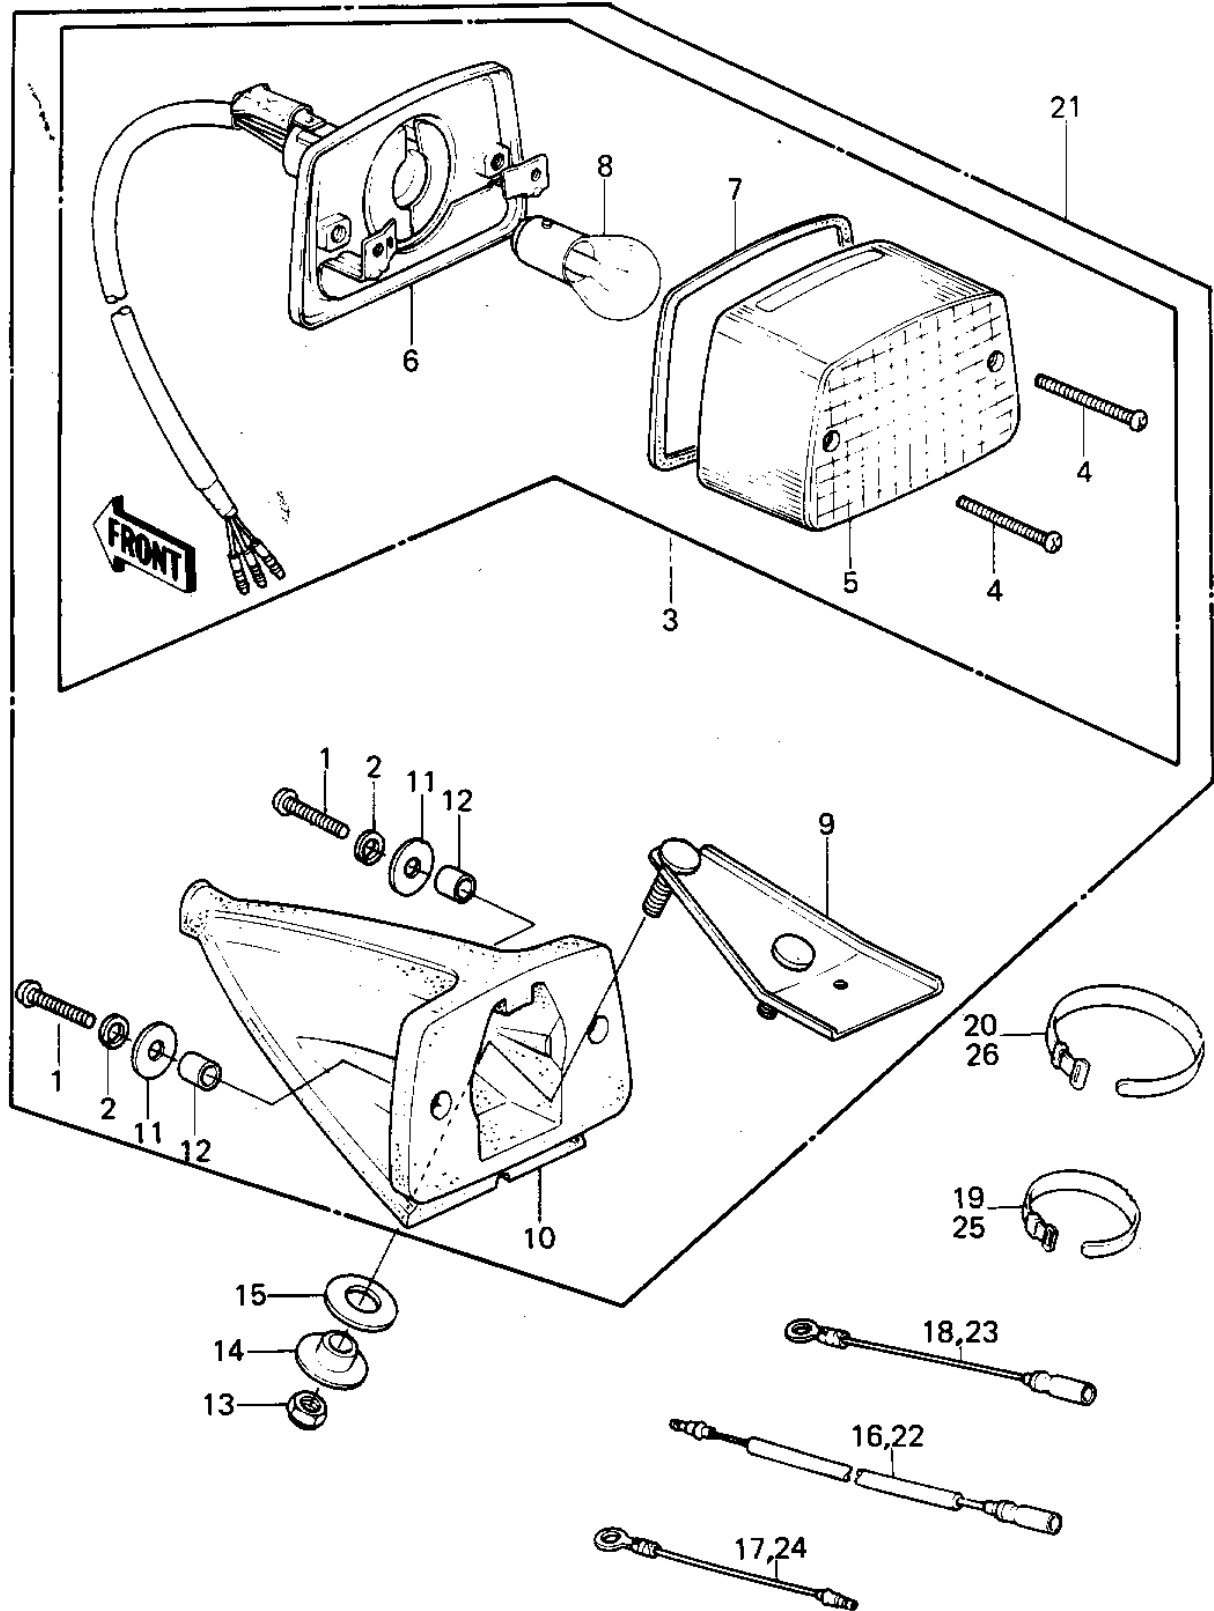

1979 KLX™250 PARTS DIAGRAM

TAILLIGHT (KLX250-A2) (OPTIONAL FOR KLX2)

1979 KLX™250 PARTS LIST

TAILLIGHT (KLX250-A2) (OPTIONAL FOR KLX2)

ITEM NAME	PART NUMBER	QUANTITY
UNAVAILABLE IN PRICE BOOK (Ref # 1)	214B0516A	1
WASHER SPRING 5MM (Ref # 2)	461F0500	1
LAMP,TAIL (Ref # 3)	23025-075	1
SCREW-PAN-CROS (Ref # 4)	220B0330	1
LENS,TAIL LAMP (Ref # 5)	23026-040	1
CASE,TAIL LAMP (Ref # 6)	23027-044	1
GASKET,TAIL LIGHT (Ref # 7)	23028-020	1
BULB,6V 17/5.3W (Ref # 8)	92069-028	1
BRACKET,TAIL LAMP (Ref # 9)	23036-4001	1
BODY,TAIL LAMP (Ref # 10)	23069-4001	1
WASHER,TAIL LAMP (Ref # 11)	92022-4001	1
COLLAR,TAIL LAMP (Ref # 12)	92027-4002	1
NUT (Ref # 13)	92019-008	1
COLLAR (Ref # 14)	92027-1045	1
DAMPER RUBBER (Ref # 15)	92075-118	1
WIRE, TAILLAMP (Ref # 16)	26011-4001	1
WIRE, GROUND HEADLAMP (Ref # 17)	26011-4002	1
WIRE, GROUND TAILLITE (Ref # 18)	26011-4003	1
BAND (Ref # 19)	92072-3505	1
BAND (Ref # 20)	92072-3509	1
TAIL LAMP ASSY (Ref # 21)	23024-4001	1
WIRE,LEAD (Ref # 22)	26011-1067	1
WIRE,LEAD (Ref # 23)	26011-1068	1
WIRE,LEAD (Ref # 24)	26011-1069	1
BAND,SHORT (Ref # 25)	92072-030	1
BAND,WIRING HARNESS (Ref # 26)	92072-056	1