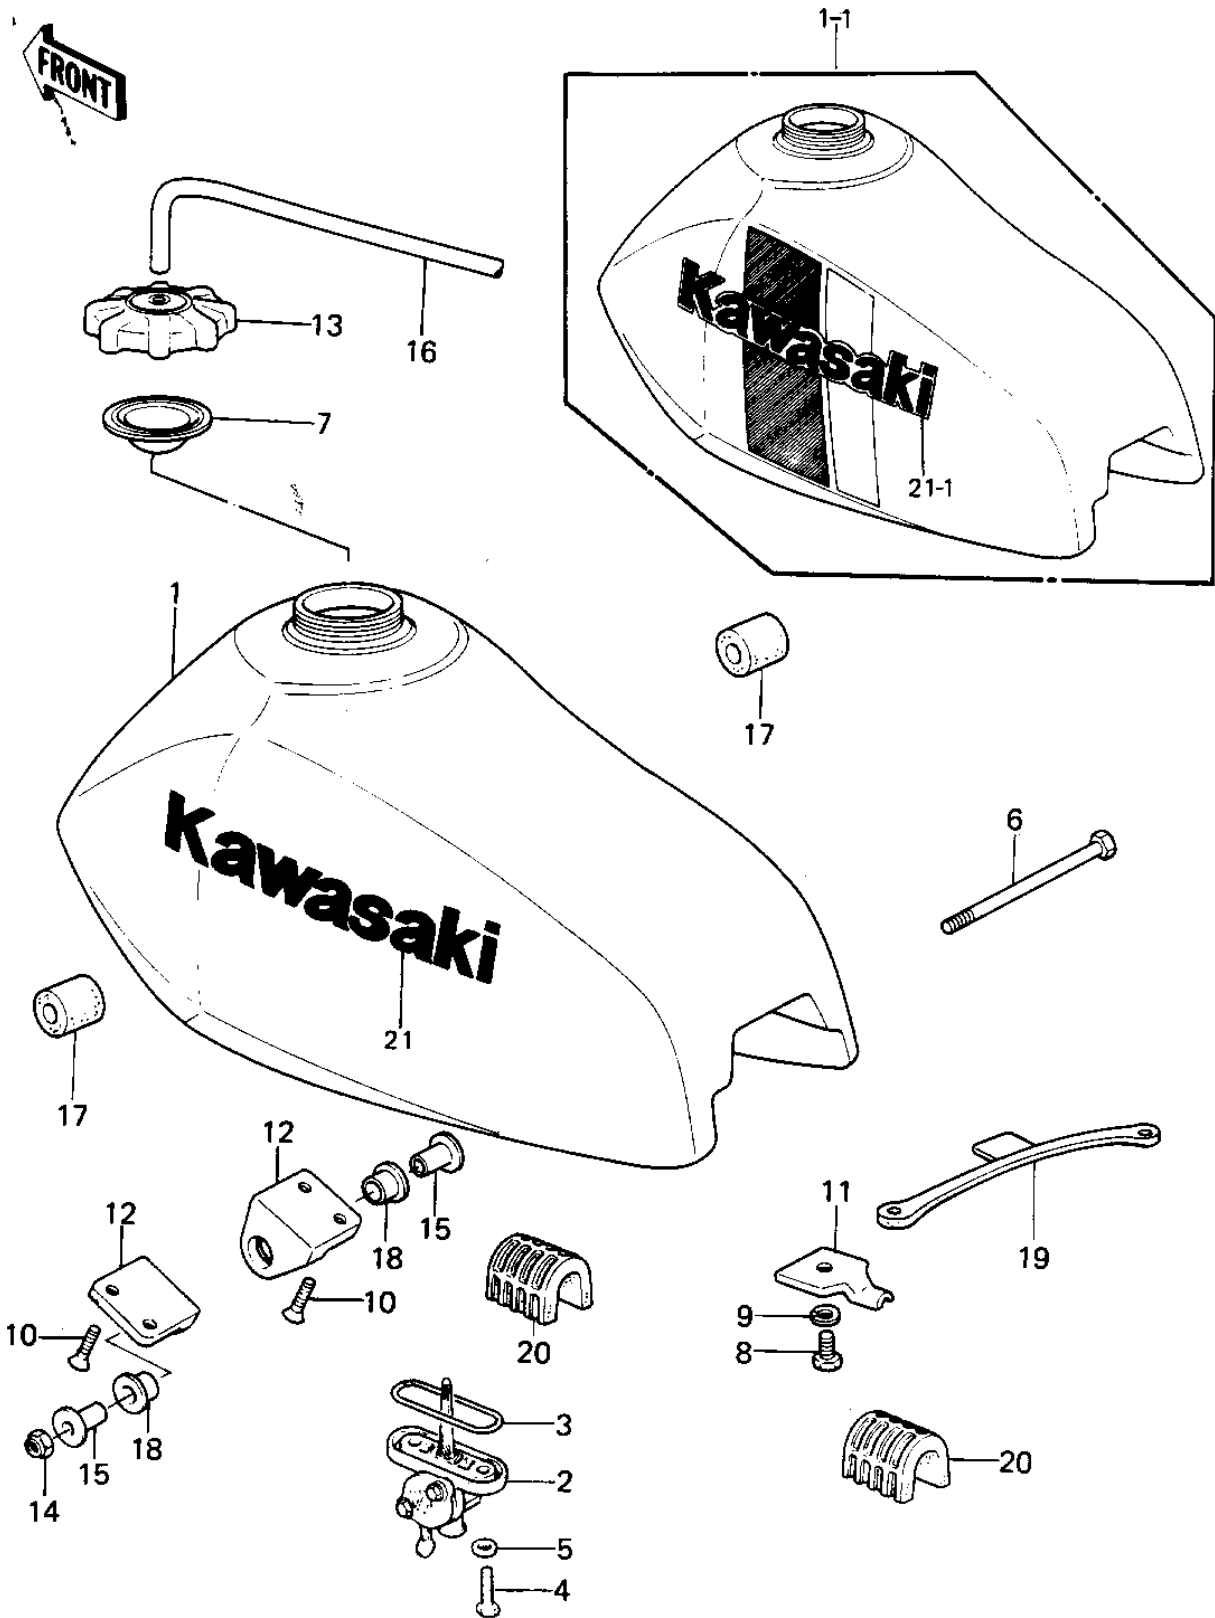

1979 KLX™250 PARTS DIAGRAM

FUEL TANK

1979 KLX™250 PARTS LIST

FUEL TANK

ITEM NAME	PART NUMBER	QUANTITY
TANK-FUEL,L.GREEN (Ref # 1)	51001-1080-6W	1
TANK-FUEL,L.GREEN (Ref # 1-1)	51001-5106-6W	1
COCK ASSY,FUEL (Ref # 2)	51023-4002	1
"O" RING (Ref # 3)	51039-003	1
BOLT,6X20,FUEL TAP (Ref # 4)	92001-1091	1
WASHER-PLAIN (Ref # 5)	92022-183	1
BOLT-UPSET,6X105 (Ref # 6)	112G06105	1
GASKET,FUEL TANK (Ref # 7)	11009-1452	1
BOLT,6X10 (Ref # 8)	112G0610	1
WASHER SPRING 6MM (Ref # 9)	461F0600	1
SCREW CNTSNK HD 6X14 (Ref # 10)	221B0614	1
BRACKET,FUEL TANK (Ref # 11)	32052-1009	1
BRACKET,FUEL TANK (Ref # 12)	32052-1010	1
CAP-TANK,FUEL (Ref # 13)	51049-1006	1
NUT (Ref # 14)	92019-008	1
SPACER,FUEL TANK (Ref # 15)	92026-1015	1
TUBE,VINYL (Ref # 16)	92059-1022	1
DAMPER RUBBER,FUEL (Ref # 17)	92075-1047	1
DAMPER RUBBER,FUEL (Ref # 18)	92075-1048	1
BAND,FUEL TANK (Ref # 19)	92072-1033	1
DAMPER RUBBER,FUEL (Ref # 20)	92075-1027	1
DECAL,FUEL TANK (Ref # 21)	56014-1023	1
EMBLEM,LH (Ref # 21-1)	56014-4005	1
EMBLEM,RH (Ref # 21-1)	56014-4006	1