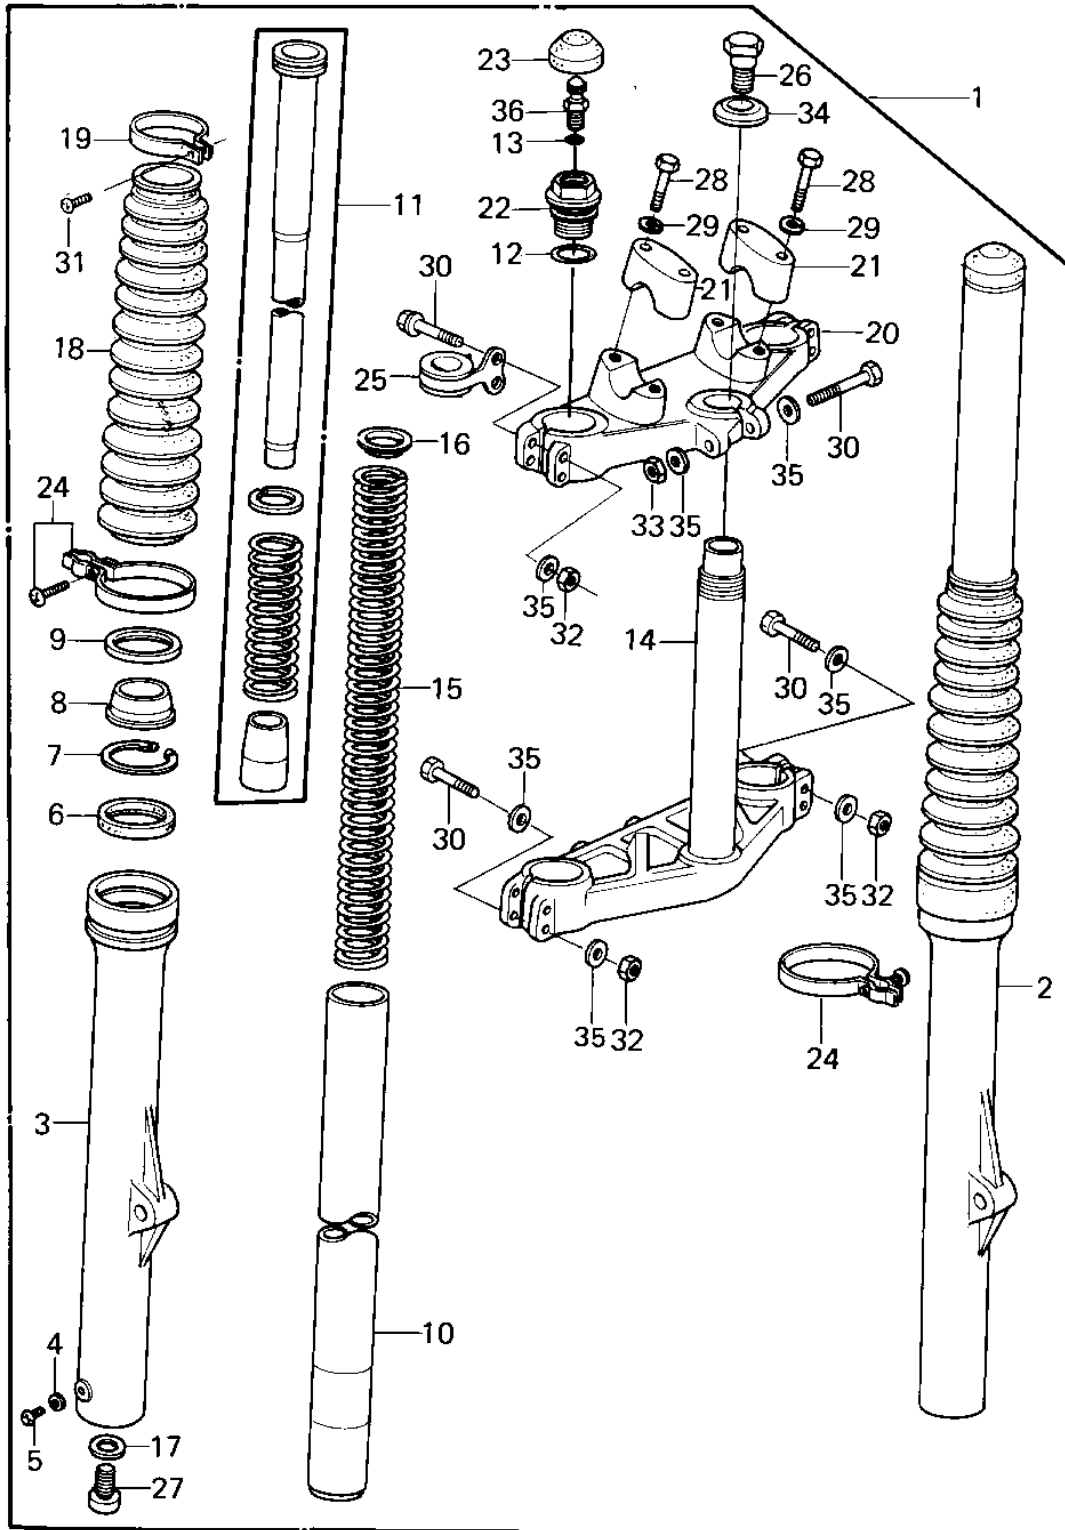

1979 KLX™250 PARTS DIAGRAM

FRONT FORK (KLX250-A2)

1979 KLX™250 PARTS LIST

FRONT FORK (KLX250-A2)

ITEM NAME	PART NUMBER	QUANTITY
FORK-FRONT (Ref # 1)	44001-1145	1
TUBE,RH,FORK OUTER (Ref # 2)	44006-1030	1
TUBE,LH,FORK OUTER (Ref # 3)	44005-1030	1
GASKET FORK DRAIN PLG (Ref # 4)	44045-002	1
SCREW PAN HEAD 4X8 (Ref # 5)	220B0408	1
OIL,SEAL,FORK OUTER (Ref # 6)	92049-1009	1
RING,SNAP,FORK OUTER (Ref # 7)	92033-1005	1
DUST SHIELD,FORK (Ref # 8)	92093-1007	1
CASE,DUST SHIELD (Ref # 9)	32099-1002	1
TUBE,FORK INNER (Ref # 10)	44013-1026	1
CYLINDER-FORK (Ref # 1)	44022-1030	1
"O" RING,FORK TOP (Ref # 12)	92055-1051	1
"O" RING,AIR VALVE (Ref # 13)	92055-1018	1
STEM,STEERING (Ref # 14)	44037-1021	1
SPRING,FORK (Ref # 15)	44026-1038	1
GUIDE,FORK SPRING (Ref # 16)	44028-1004	1
GASKET,FORK CYLINDER (Ref # 17)	44045-057	1
BOOTS,FORK (Ref # 18)	49006-1009	1
BAND,BOOTS (Ref # 19)	92072-1008	1
HEAD,STEERING STEM (Ref # 20)	44039-1018	1
HOLDER,HANDLE BAR (Ref # 21)	46012-1003	1
CAP,FORK TOP (Ref # 22)	44029-1011	1
CAP,RUBBER,FORK TOP (Ref # 23)	44029-1009	1
BAND,BOOTS L.H. (Ref # 24)	92072-1011	1
CLAMP,CABLE (Ref # 25)	92072-1040	1
BOLT,FORK TOP (Ref # 26)	44041-065	1
BOLT-FORK CYLINDER (Ref # 27)	44041-040	1
BOLT (Ref # 28)	92001-1578	1
WASHER SPRING 8MM (Ref # 29)	461F0800	1

1979 KLX™250 PARTS LIST

FRONT FORK (KLX250-A2)

ITEM NAME	PART NUMBER	QUANTITY
SCREW-PAN-CROS (Ref # 30)	220B0420	2
NUT 8MM (Ref # 32)	311G0800	1
NUT,LOCK,8MM (Ref # 33)	92015-1124	1
WASHER (Ref # 34)	44043-052	1
WASHER PLAIN 8MM (Ref # 35)	410B0800	1
VALVE ASSY,AIR (Ref # 36)	16126-1003	1