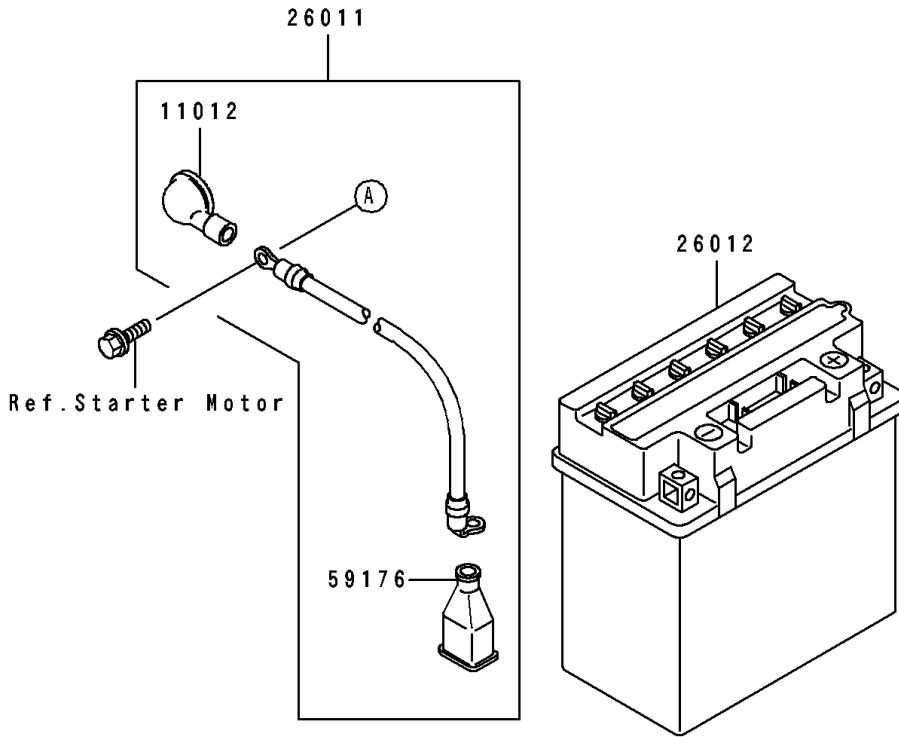

1991 JET SKI® 650 SX PARTS DIAGRAM

Electrical Equipment

F3181

1991 JET SKI® 650 SX PARTS LIST

Electrical Equipment

ITEM NAME	PART NUMBER	QUANTITY
CAP (Ref # 11012)	11012-3004	1
CAP,LEAD WIRE (Ref # 11012A)	11012-3726	1
WIRE-LEAD,BATTERY(-) (Ref # 26011)	26011-3715	1
WIRE-LEAD,BATTERY(+) (Ref # 26011A)	26011-3735	1
WIRE-LEAD,STARTER (Ref # 26011B)	26011-3737	1
BATTERY,YB16CL-B,12V 19AH (Ref # 26012)	26012-3708	1
CAP.,TERMINAL (Ref # 59176)	59176-501	1