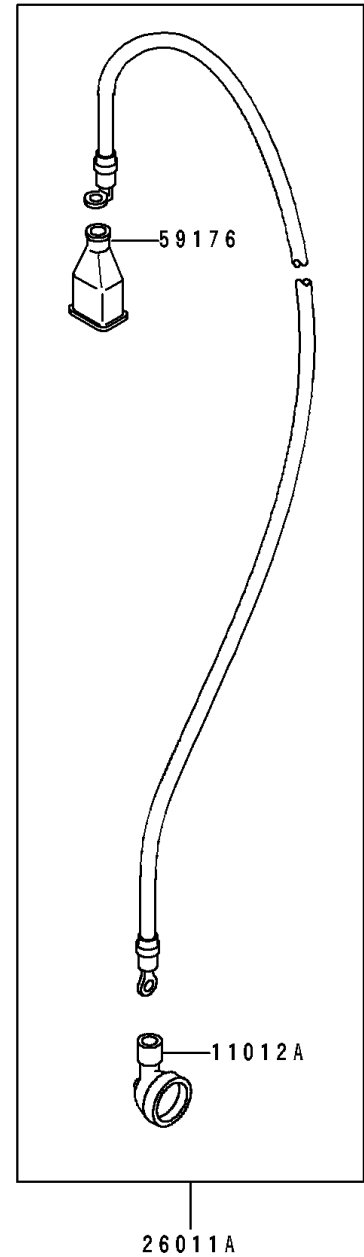

1991 JET SKI® 650 SX PARTS DIAGRAM

Electrical Equipment

F3181

1991 JET SKI® 650 SX PARTS LIST

Electrical Equipment

ITEM NAME	PART NUMBER	QUANTITY
CAP (Ref # 11012)	11012-3004	1
CAP,LEAD WIRE (Ref # 11012A)	11012-3726	1
WIRE-LEAD,BATTERY(-) (Ref # 26011)	26011-3715	1
WIRE-LEAD,BATTERY(+) (Ref # 26011A)	26011-3735	1
WIRE-LEAD,STARTER (Ref # 26011B)	26011-3737	1
BATTERY,YB16CL-B,12V 19AH (Ref # 26012)	26012-3708	1
CAP.,TERMINAL (Ref # 59176)	59176-501	1