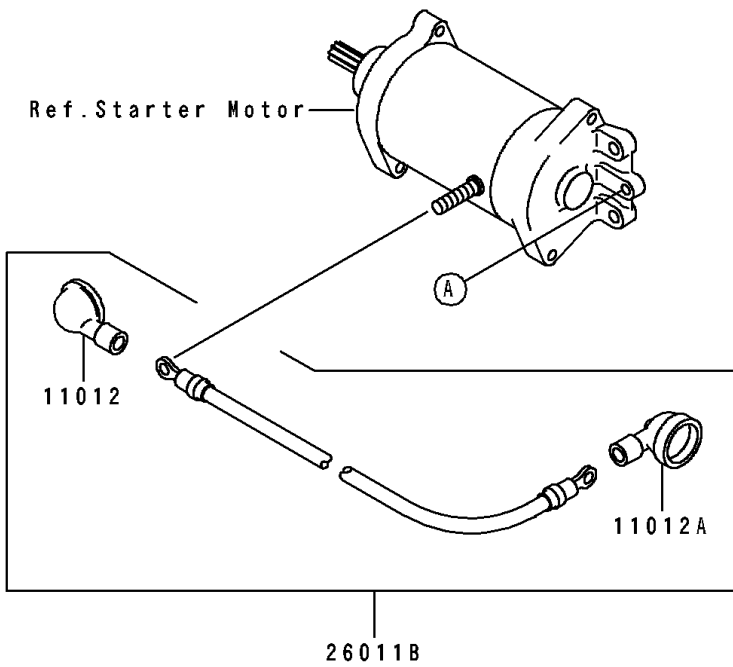

1991 JET SKI® 650 SX PARTS DIAGRAM

Electrical Equipment

F3181

1991 JET SKI® 650 SX PARTS LIST

Electrical Equipment

ITEM NAME	PART NUMBER	QUANTITY
CAP (Ref # 11012)	11012-3004	1
CAP,LEAD WIRE (Ref # 11012A)	11012-3726	1
WIRE-LEAD,BATTERY(-) (Ref # 26011)	26011-3715	1
WIRE-LEAD,BATTERY(+) (Ref # 26011A)	26011-3735	1
WIRE-LEAD,STARTER (Ref # 26011B)	26011-3737	1
BATTERY,YB16CL-B,12V 19AH (Ref # 26012)	26012-3708	1
CAP.,TERMINAL (Ref # 59176)	59176-501	1