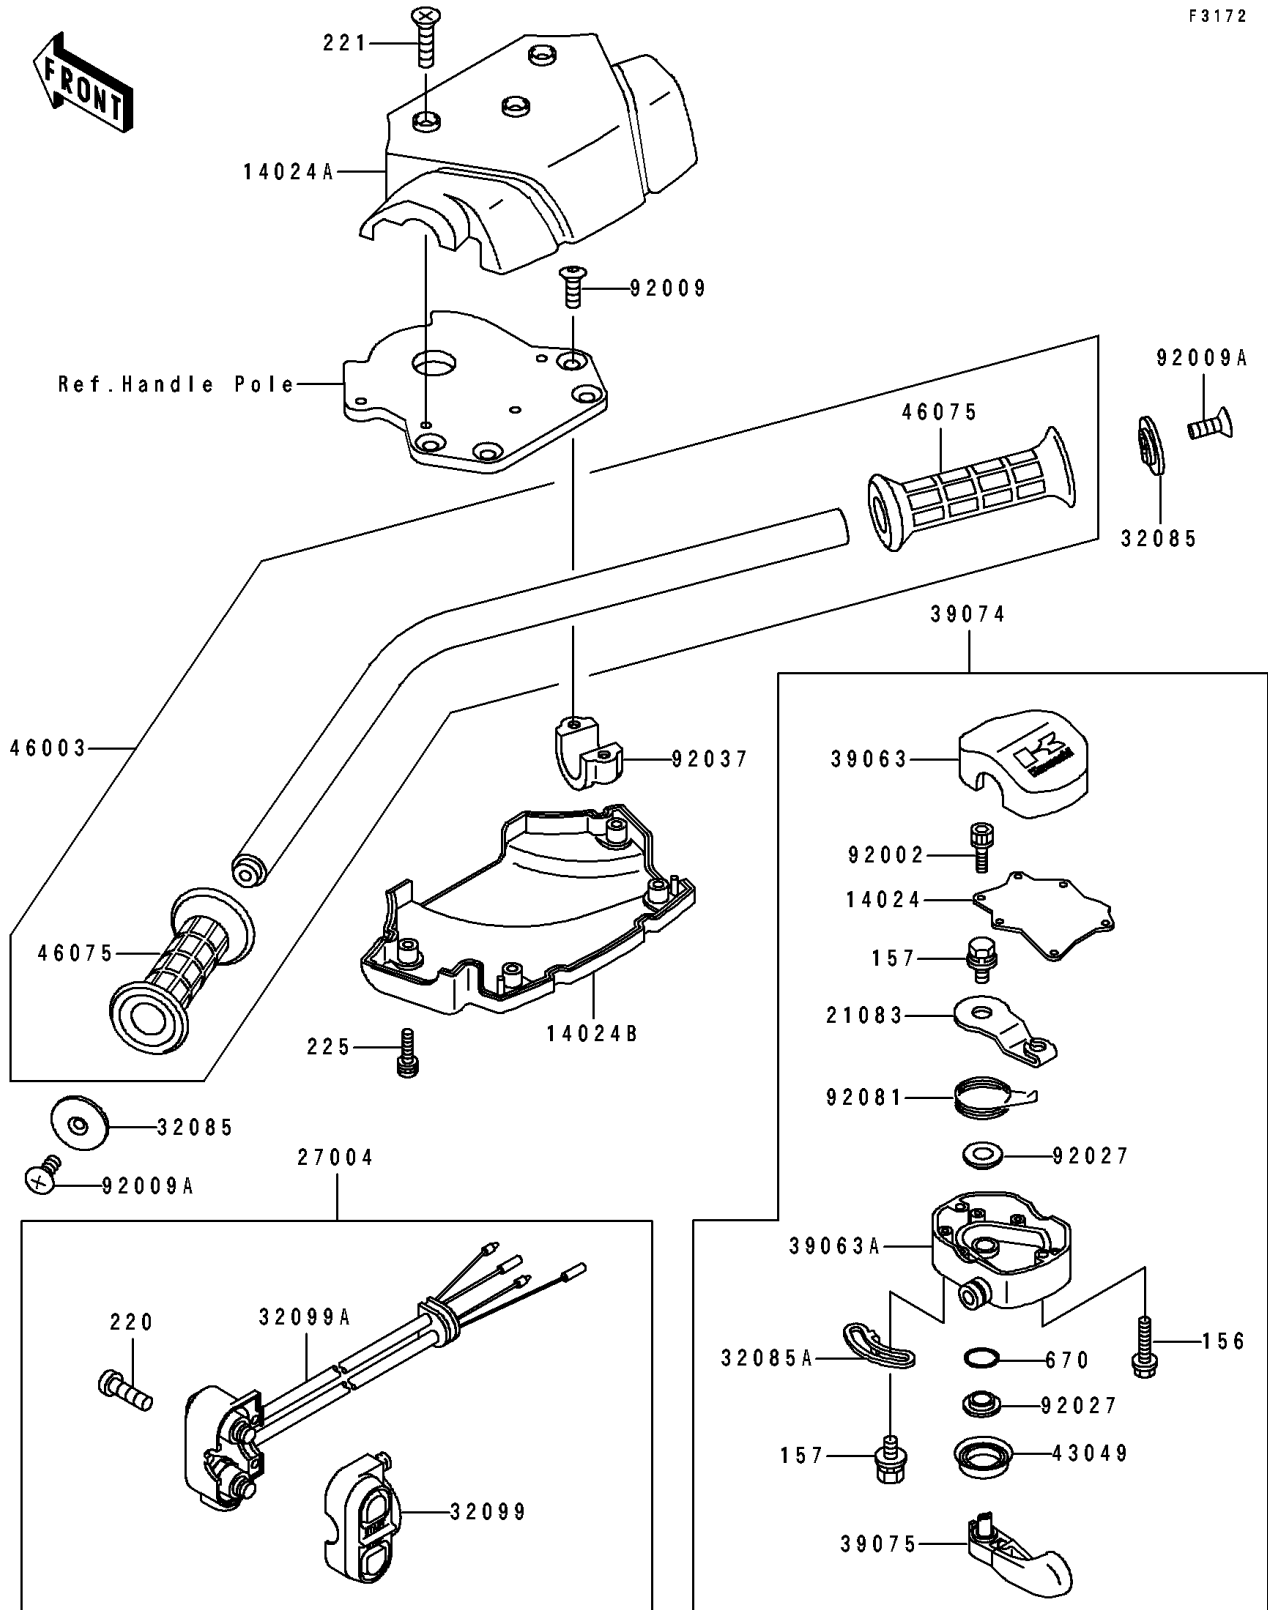

1991 JET SKI® 650 SX PARTS DIAGRAM

Handlebar(&NAMI.KAW64650 91)

F3172

1991 JET SKI® 650 SX PARTS LIST

Handlebar(&NAMI.KAW64650 91)

ITEM NAME	PART NUMBER	QUANTITY
COVER,THROTTLE LEVER (Ref # 14024)	14024-3701	1
COVER,UPP (Ref # 14024A)	14024-3723	1
COVER,LWR (Ref # 14024B)	14024-3724	1
ARM,THROTTLE LEVER (Ref # 21083)	21083-3701	1
SWITCH-ASSY (Ref # 27004)	27004-3705	1
STOPPER (Ref # 32085)	32085-3705	1
STOPPER (Ref # 32085A)	32085-3709	1
CASE,FR,SWITCH (Ref # 32099)	32099-3721	1
CASE,RR,SWITCH (Ref # 32099A)	32099-3723	1
HOUSING-CONTROL,UPP (Ref # 39063)	39063-3703	1
HOUSING-CONTROL,LWR (Ref # 39063A)	39063-3707	1
LEVER-ASSY-THROTTLE (Ref # 39074)	39074-3711	1
LEVER-THROTTLE (Ref # 39075)	39075-3704	1
PACKING,THROTTLE LEVER (Ref # 43049)	43049-3701	1
HANDLE (Ref # 46003)	46003-3711	1
GRIP,HANDLEBAR (Ref # 46075)	46075-3713	1
BOLT,SOCKET,3X10 (Ref # 92002)	92002-3751	1
SCREW,8X22 (Ref # 92009)	92009-3701	1
SCREW,6X16 (Ref # 92009A)	92009-3703	1
COLLAR,THROTTLE LEVER (Ref # 92027)	92027-3704	1
CLAMP,HANDLEBAR (Ref # 92037)	92037-503	1
SPRING,THROTTLE LEVER RETURN (Ref # 92081)	92081-3702	1
BOLT-WP,5X25 (Ref # 156)	156R0525	1
BOLT-WSP,5X12 (Ref # 157)	157R0512	1
SCREW-PAN-CROS,5X30 (Ref # 220)	220R0530	1
SCREW-CSK-CROS,6X16 (Ref # 221)	221R0616	1
SCREW-PAN-WSP-CROS,5X20 (Ref # 225)	225R0520	1
O RING,8MM (Ref # 670)	670B1508	1