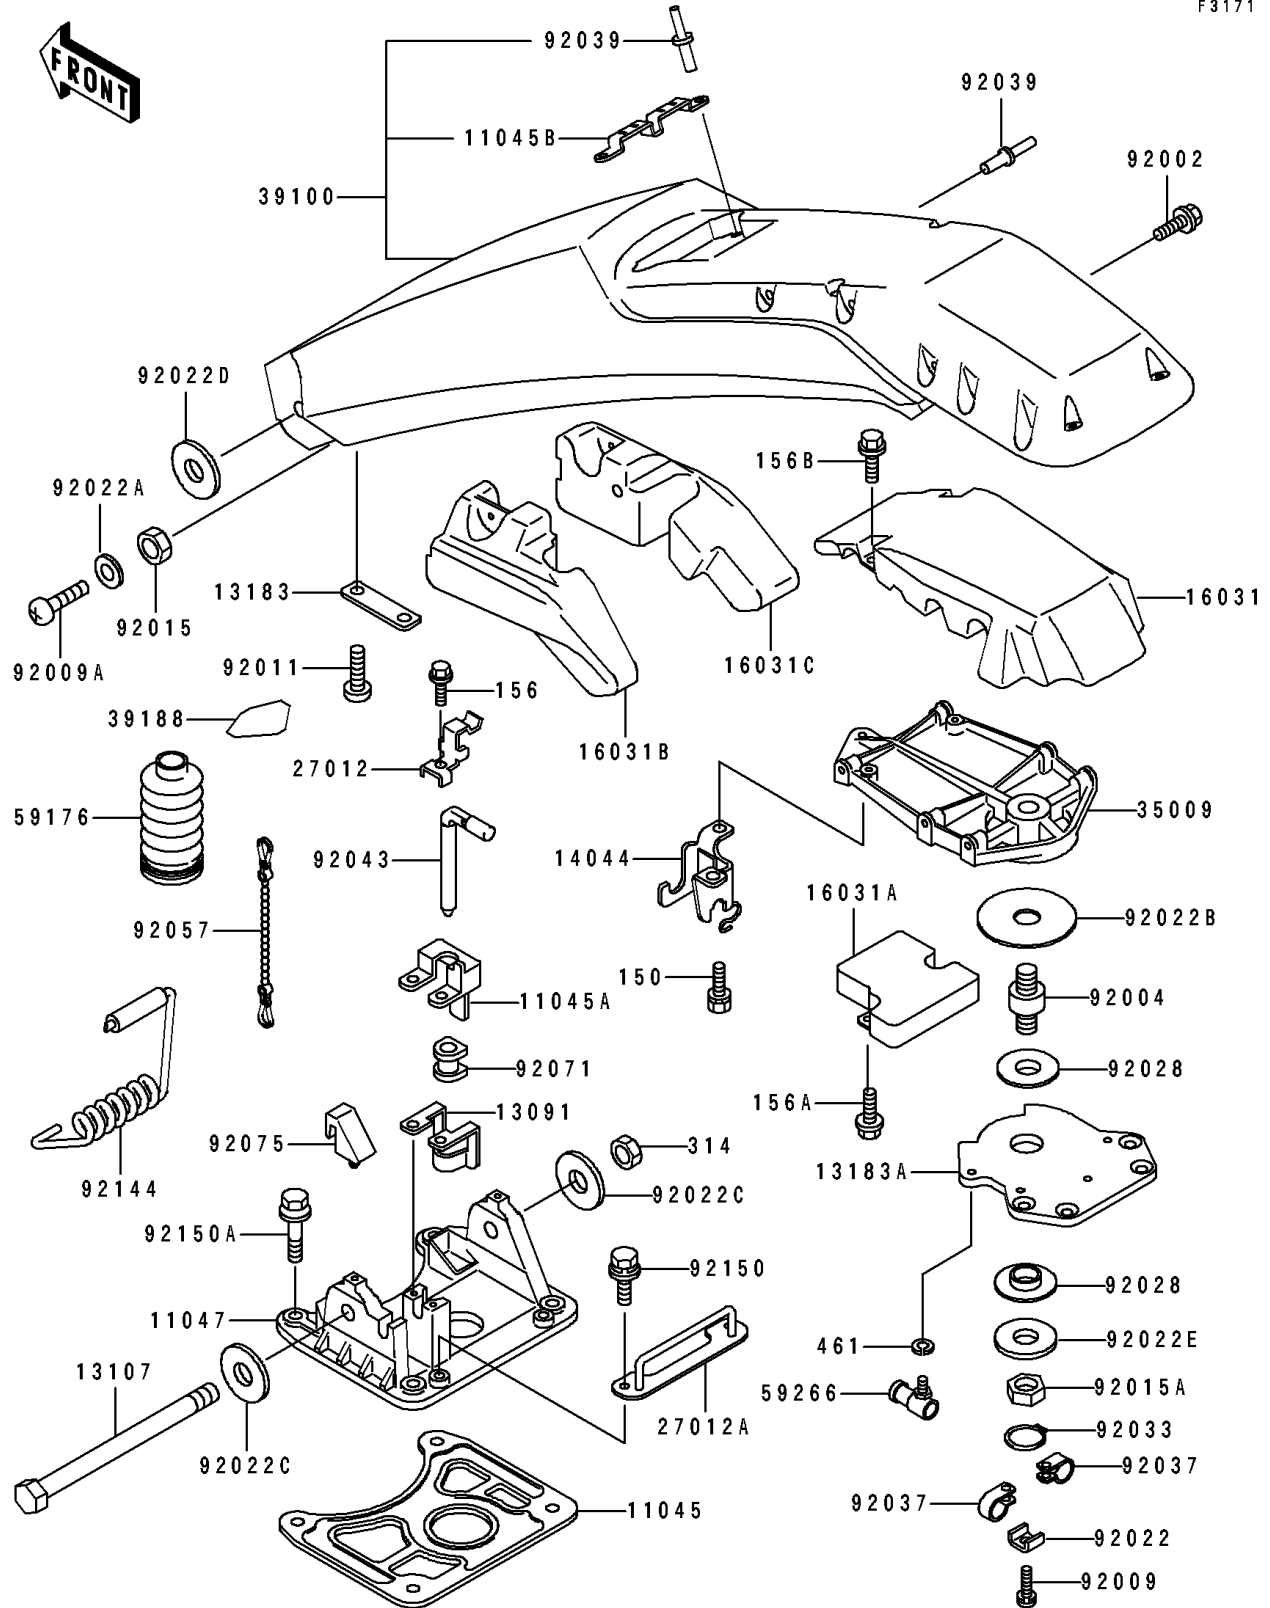

1991 JET SKI® 650 SX PARTS DIAGRAM

Handle Pole(&NAMI.KAW64650 91)

F3171

1991 JET SKI® 650 SX PARTS LIST

Handle Pole(&NAMI.KAW64650 91)

ITEM NAME	PART NUMBER	QUANTITY
BRACKET,BACK-UP PLATE (Ref # 11045)	11045-3722	1
BRACKET,POLE STOPPER (Ref # 11045A)	11045-3728	1
BRACKET,HANDLE POLE PAD (Ref # 11045B)	11045-3733	1
BRACKET,PIVOT SHAFT (Ref # 11047)	11047-3756	1
HOLDER (Ref # 13091)	13091-3717	1
SHAFT,PIVOT (Ref # 13107)	13107-3709	1
PLATE (Ref # 13183)	13183-3720	1
PLATE,HANDLEBAR (Ref # 13183A)	13183-3761	1
HOLDER-CABLE (Ref # 14044)	14044-3001	1
FLOAT (Ref # 16031)	16031-3715	1
FLOAT,CNT (Ref # 16031A)	16031-3737	1
FLOAT,LH (Ref # 16031B)	16031-3738	1
FLOAT,RH (Ref # 16031C)	16031-3752	1
HOOK (Ref # 27012)	27012-3717	1
HOOK,ENGINE HOOD (Ref # 27012A)	27012-3733	1
BRACE (Ref # 35009)	35009-3705	1
POLE-COMP-HANDLE,M.M.BLUE (Ref # 39100)	39100-3707-TA	1
TAPE,(BLUE) (Ref # 39188)	39188-3703	1
CAP. (Ref # 59176)	59176-514	1
JOINT-BALL (Ref # 59266)	59266-3701	1
BOLT,6X16 (Ref # 92002)	92002-3728	1
STUD (Ref # 92004)	92004-3724	1
SCREW,5X16 (Ref # 92009)	92009-3736	1
SCREW (Ref # 92009A)	92009-3738	1
SCREW (Ref # 92011)	92011-562	1
NUT (Ref # 92015)	92015-3015	1
NUT,18MM (Ref # 92015A)	92015-3746	1
WASHER,CLAMP (Ref # 92022)	92022-3014	1
WASHER (Ref # 92022A)	92022-3042	1