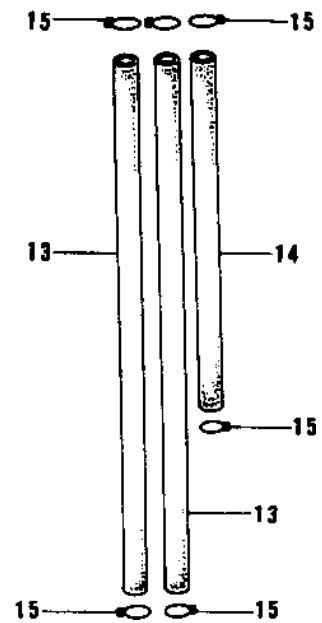

1973 PARTS DIAGRAM

FUEL TANK (S1-B/C)

1973 PARTS LIST

FUEL TANK (S1-B/C)

ITEM NAME	PART NUMBER	QUANTITY
CAP ASSY,FUEL TANK (Ref # 1)	51048-007	1
GASKET-FUEL TANK CAP (Ref # 2)	51059-008	1
PIN,TANK CAP FIT (Ref # 3)	92043-096	1
SPRING-HOOK (Ref # 4)	51053-003	1
HOOK,FUEL TANK CAP (Ref # 5)	51063-002	1
PIN,TANK CAP (Ref # 6)	92043-091	1
TANK-FUEL,C.GREEN (Ref # 7)	51001-089-1Z	1
TANK-FUEL,C.BLUE (Ref # 7)	51001-089-2L	1
COCK ASSY,FUEL (Ref # 8)	51023-039	1
GASKET-FUEL COCK JNT. (Ref # 9)	92065-081	1
FUEL COCK JOINT NUT (Ref # 10)	51035-009	1
STRAINER FUEL (Ref # 11)	51038-007	1
GASKET FUEL COCK CUP (Ref # 12)	51037-010	1
PIPE-FUEL (Ref # 13)	92059-073	1
TUBE (Ref # 14)	92059-074	1
CLAMP FUEL PIPE (Ref # 15)	92037-010	1