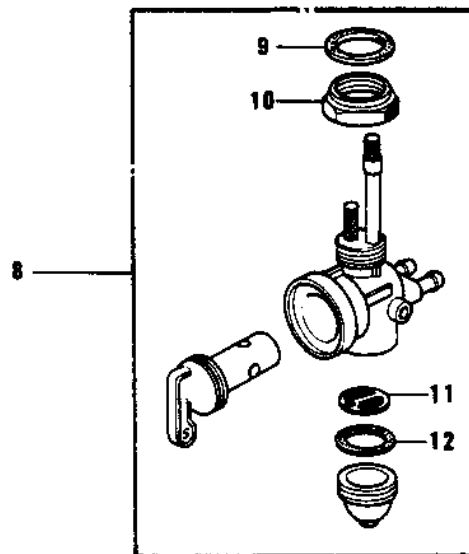

1973 PARTS DIAGRAM

FUEL TANK (S1-B/C)

1973 PARTS LIST

FUEL TANK (S1-B/C)

ITEM NAME	PART NUMBER	QUANTITY
CAP ASSY,FUEL TANK (Ref # 1)	51048-007	1
GASKET-FUEL TANK CAP (Ref # 2)	51059-008	1
PIN,TANK CAP FIT (Ref # 3)	92043-096	1
SPRING-HOOK (Ref # 4)	51053-003	1
HOOK,FUEL TANK CAP (Ref # 5)	51063-002	1
PIN,TANK CAP (Ref # 6)	92043-091	1
TANK-FUEL,C.GREEN (Ref # 7)	51001-089-1Z	1
TANK-FUEL,C.BLUE (Ref # 7)	51001-089-2L	1
COCK ASSY,FUEL (Ref # 8)	51023-039	1
GASKET-FUEL COCK JNT. (Ref # 9)	92065-081	1
FUEL COCK JOINT NUT (Ref # 10)	51035-009	1
STRAINER FUEL (Ref # 11)	51038-007	1
GASKET FUEL COCK CUP (Ref # 12)	51037-010	1
PIPE-FUEL (Ref # 13)	92059-073	1
TUBE (Ref # 14)	92059-074	1
CLAMP FUEL PIPE (Ref # 15)	92037-010	1