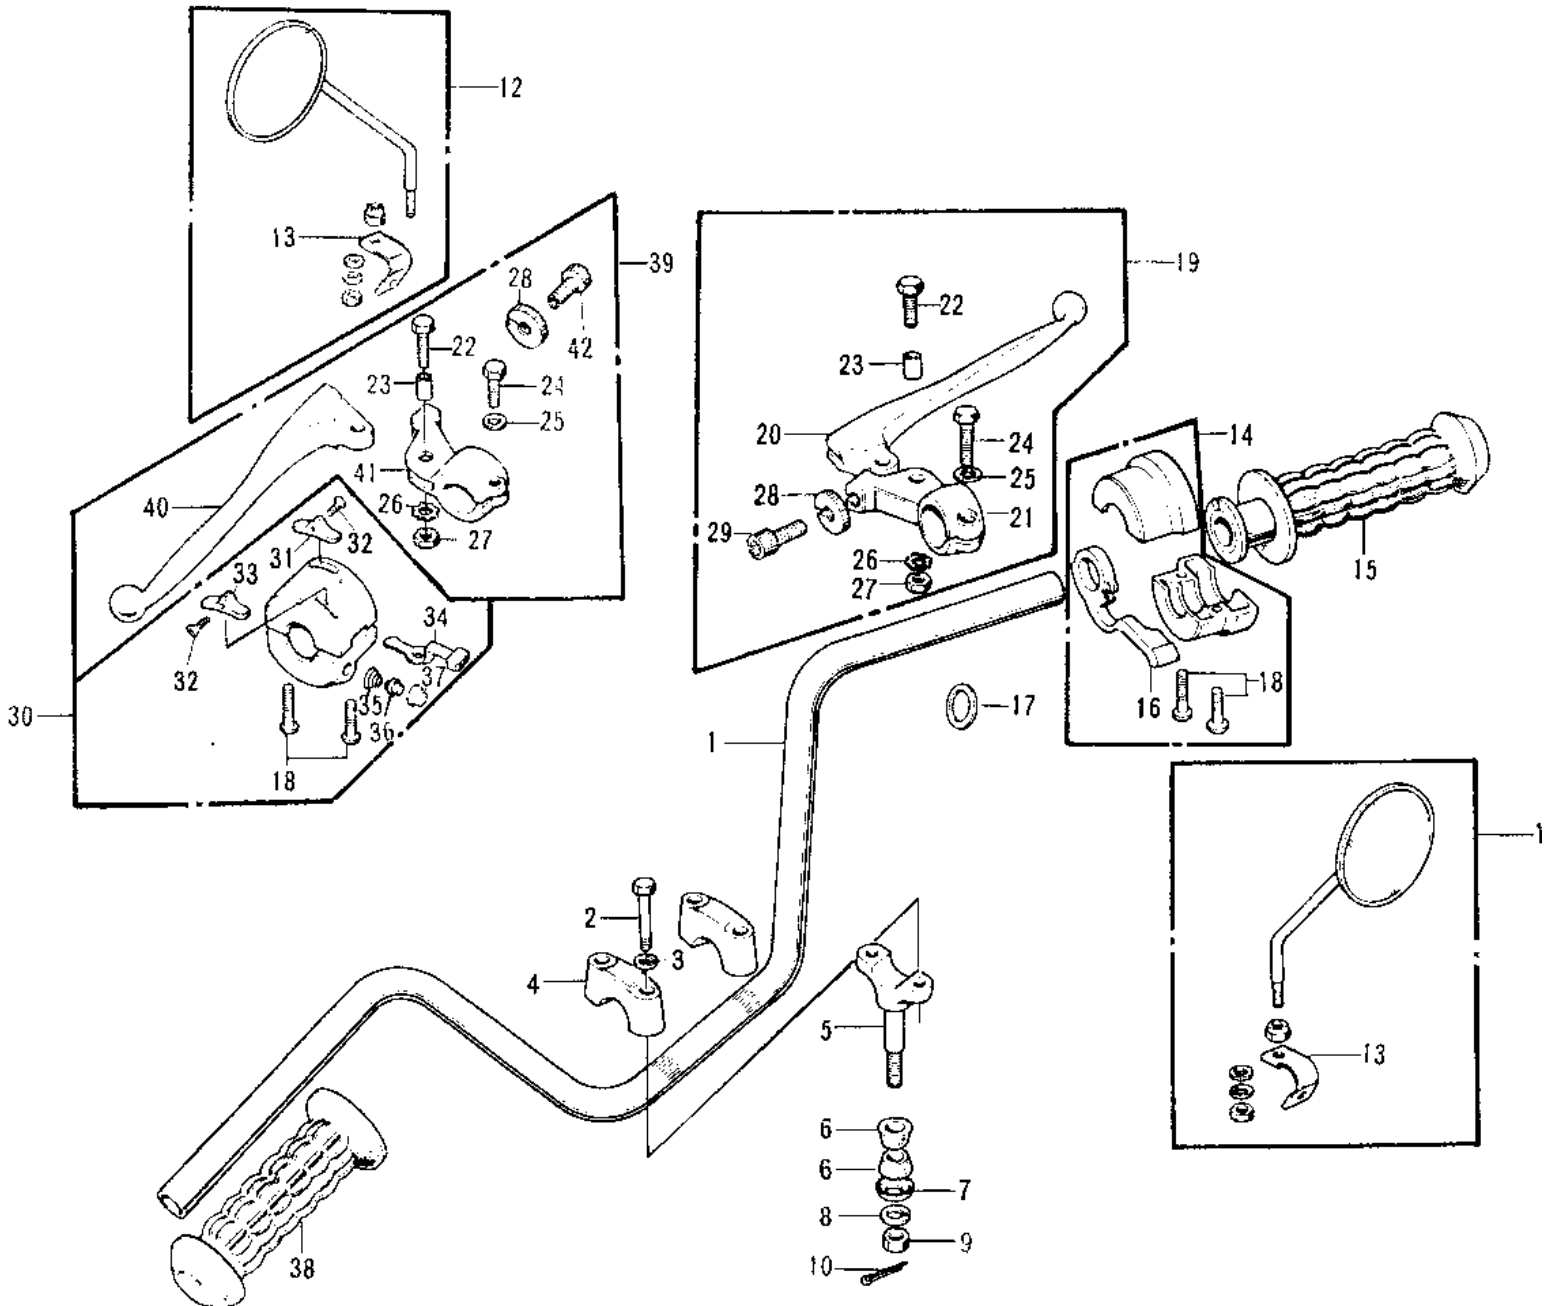

1973 PARTS DIAGRAM

HANDLEBAR (S1-A)

1973 PARTS LIST

HANDLEBAR (S1-A)

ITEM NAME	PART NUMBER	QUANTITY
HANDLEBAR (Ref # 1)	46003-030	1
BOLT 8X38 (Ref # 2)	92001-1405	2
WASHER SPRING 8MM (Ref # 3)	461F0800	1
HOLDER-HANDLEBAR (Ref # 4)	46012-008	1
HOLDER-HANDLEBAR LOW (Ref # 5)	46012-010	1
DAMPER RUBBER HANDLE (Ref # 6)	92075-039	1
CAP HANDLEBAR HOLDER (Ref # 7)	46016-003	1
WASHER SPRING 10MM (Ref # 8)	461F1000	1
NUT,10MM (Ref # 9)	314B1000	1
PIN,SNAP (Ref # 10)	554A0800	1
REAR VIEW MIRROR R.H. (Ref # 11)	56002-024	1
REAR VIEW MIRROR LH (Ref # 12)	56003-016	1
BRACKET (Ref # 13)	56006-001	1
CASE ASSY-R.H (Ref # 14)	46018-024	1
GRIP ASSY-THROTTLE (Ref # 15)	46019-023	1
LEVER-STARTER (Ref # 16)	46096-007	1
WASHER,WAVE (Ref # 17)	46114-003	1
SCREW PAN HEAD 5X22 (Ref # 18)	220B0522	1
LEVER ASSY,FRNT BRAKE (Ref # 19)	46021-018	1
LEVER FRONT BRAKE (Ref # 20)	46058-004	1
HOLDER,FR BRAKE LEVER (Ref # 21)	46060-008	1
BOLT HEX HEAD 5X20 (Ref # 22)	92007-020	1
COLLAR LEVER (Ref # 23)	46059-011	1
BOLT HEX HEAD 6X25 (Ref # 24)	110N0625	1
WASHER PLAIN 6MM (Ref # 25)	410B0600	1
WASHER LOCK 5MM (Ref # 26)	464H0500	1
NUT 5MM (Ref # 27)	312B0500	1
NUT-LOCK (Ref # 28)	46056-005	1
SCREW CABLE ADJUST (Ref # 29)	46055-003	1

1973 PARTS LIST

HANDLEBAR (S1-A)

ITEM NAME	PART NUMBER	QUANTITY
CASE ASSY-L.H (Ref # 30)	46091-005	1
KNOB-L.H SWITCH,B (Ref # 31)	46044-008	1
SCREW CNTSNK HD 3X8 (Ref # 32)	221B0308A	1
KNOB-L.H SWITCH (Ref # 33)	46044-011	1
KNOB-SWITCH (Ref # 34)	46044-007	1
SWITCH ASSY,HORN BUTN (Ref # 35)	27010-1009	4
RUBBER-L.H GRIP (Ref # 38)	46075-017	1
LEVER ASSY-CLUTCH (Ref # 39)	46076-026	1
LEVER-CLUTCH (Ref # 40)	46092-015	1
HOLDER,CLUTCH LEVER (Ref # 41)	46094-010	1
SCREW ADJUST (Ref # 42)	46055-006	1