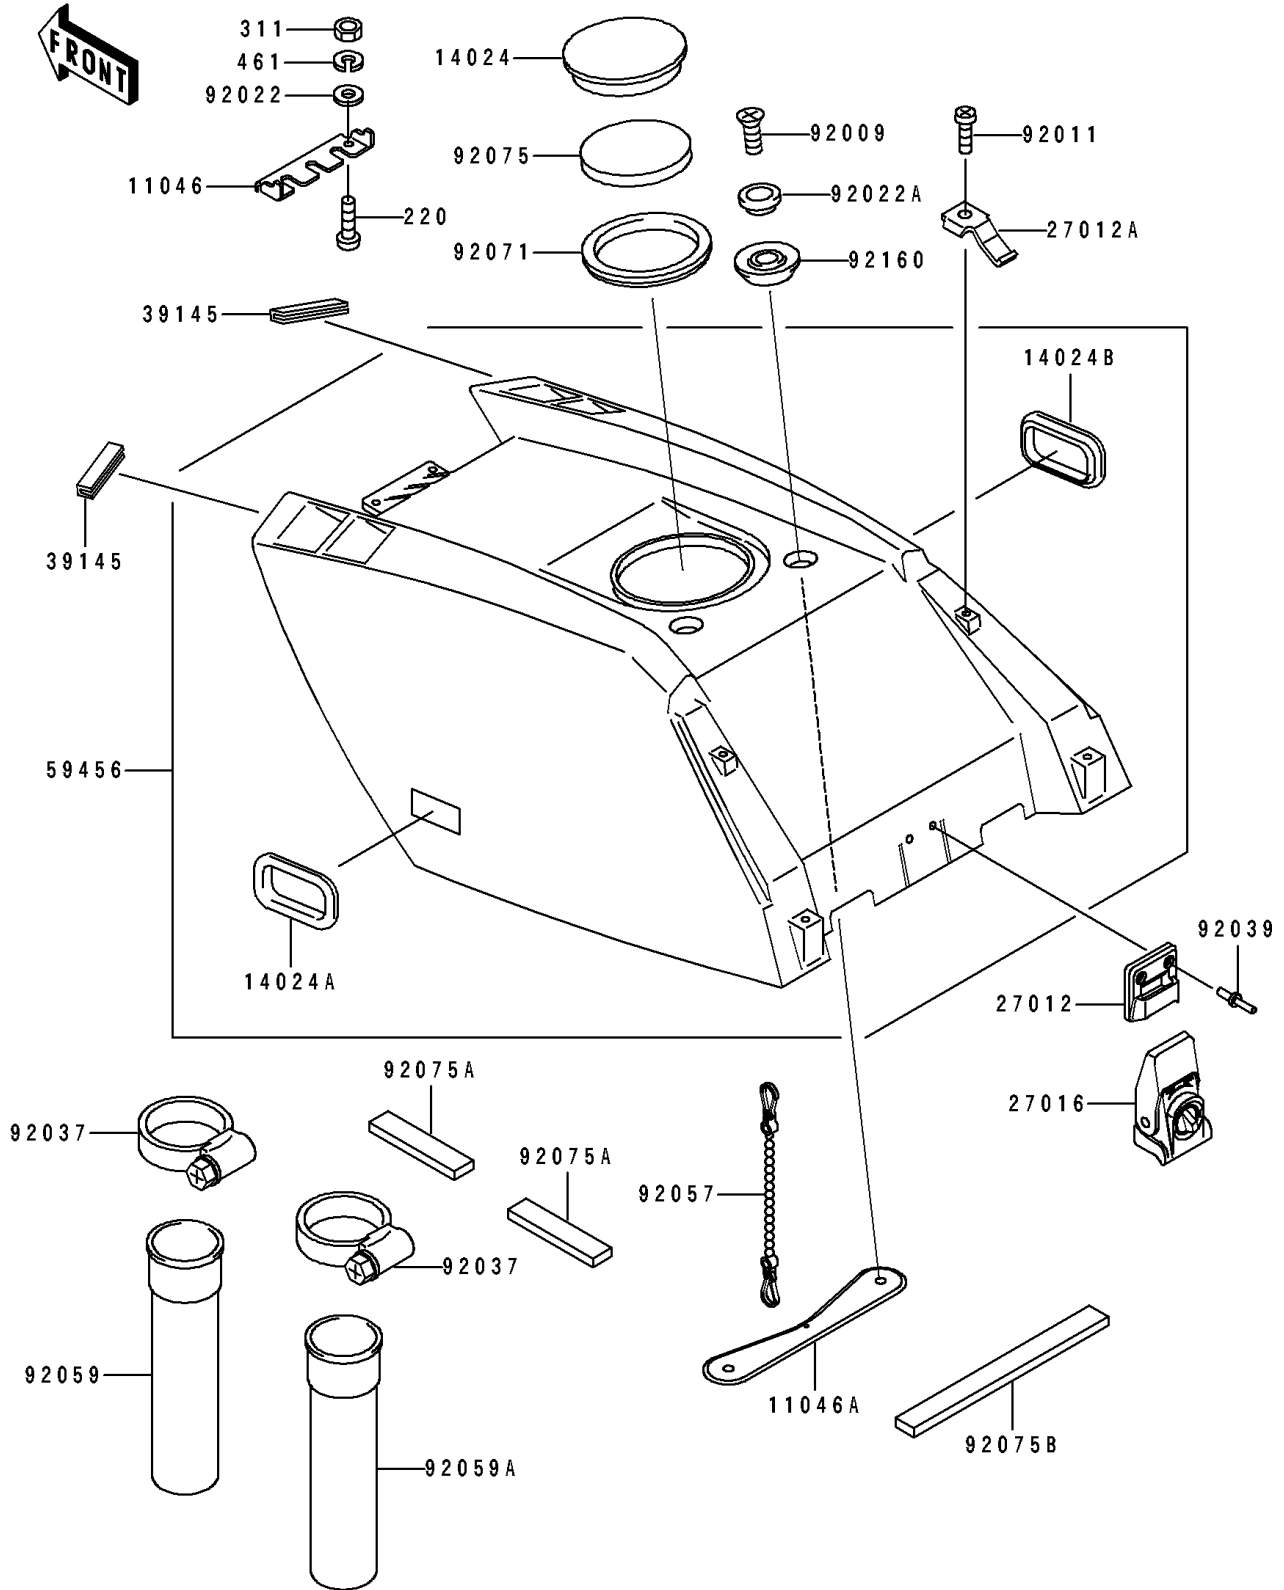

## 1991 JET SKI® 650 SX PARTS DIAGRAM

Engine Hood

F3142

## 1991 JET SKI® 650 SX PARTS LIST

Engine Hood

ITEM NAME	PART NUMBER	QUANTITY
BRACKET (Ref # 11046)	11046-3703	1
BRACKET (Ref # 11046A)	11046-3748	1
COVER (Ref # 14024)	14024-3748	1
COVER,LH,J.WHITE (Ref # 14024A)	14024-3771-8U	1
COVER,RH,J.WHITE (Ref # 14024B)	14024-3772-8U	1
HOOK (Ref # 27012)	27012-3711	1
HOOK,FOR PAD (Ref # 27012A)	27012-3716	1
LOCK-ASSY (Ref # 27016)	27016-3703	1
TRIM-SEAL (Ref # 39145)	39145-3708	1
HOOD-COMP-ENGINE,J.WHITE (Ref # 59456)	59456-3714-8C	1
SCREW,6X25 (Ref # 92009)	92009-3717	1
SCREW,TAPPING (Ref # 92011)	92011-561	1
WASHER,5X16X1.5 (Ref # 92022)	92022-3041	1
WASHER (Ref # 92022A)	92022-3732	1
CLAMP (Ref # 92037)	92037-3738	1
RIVET (Ref # 92039)	92039-3722	1
CHAIN,COVER,L=100 (Ref # 92057)	92057-3704	1
TUBE (Ref # 92059)	92059-3803	1
TUBE (Ref # 92059A)	92059-3815	1
GROMMET (Ref # 92071)	92071-3742	1
DAMPER (Ref # 92075)	92075-3737	1
DAMPER,DUCT,RR,LH (Ref # 92075A)	92075-3744	1
DAMPER,DUCT,REAR (Ref # 92075B)	92075-3746	1
DAMPER (Ref # 92160)	92160-3709	1
SCREW-PAN-CROS,5X20 (Ref # 220)	220R0520	1
NUT-HEX,5MM (Ref # 311)	311R0500	1
WASHER-SPRING,5MM (Ref # 461)	461S0500	1