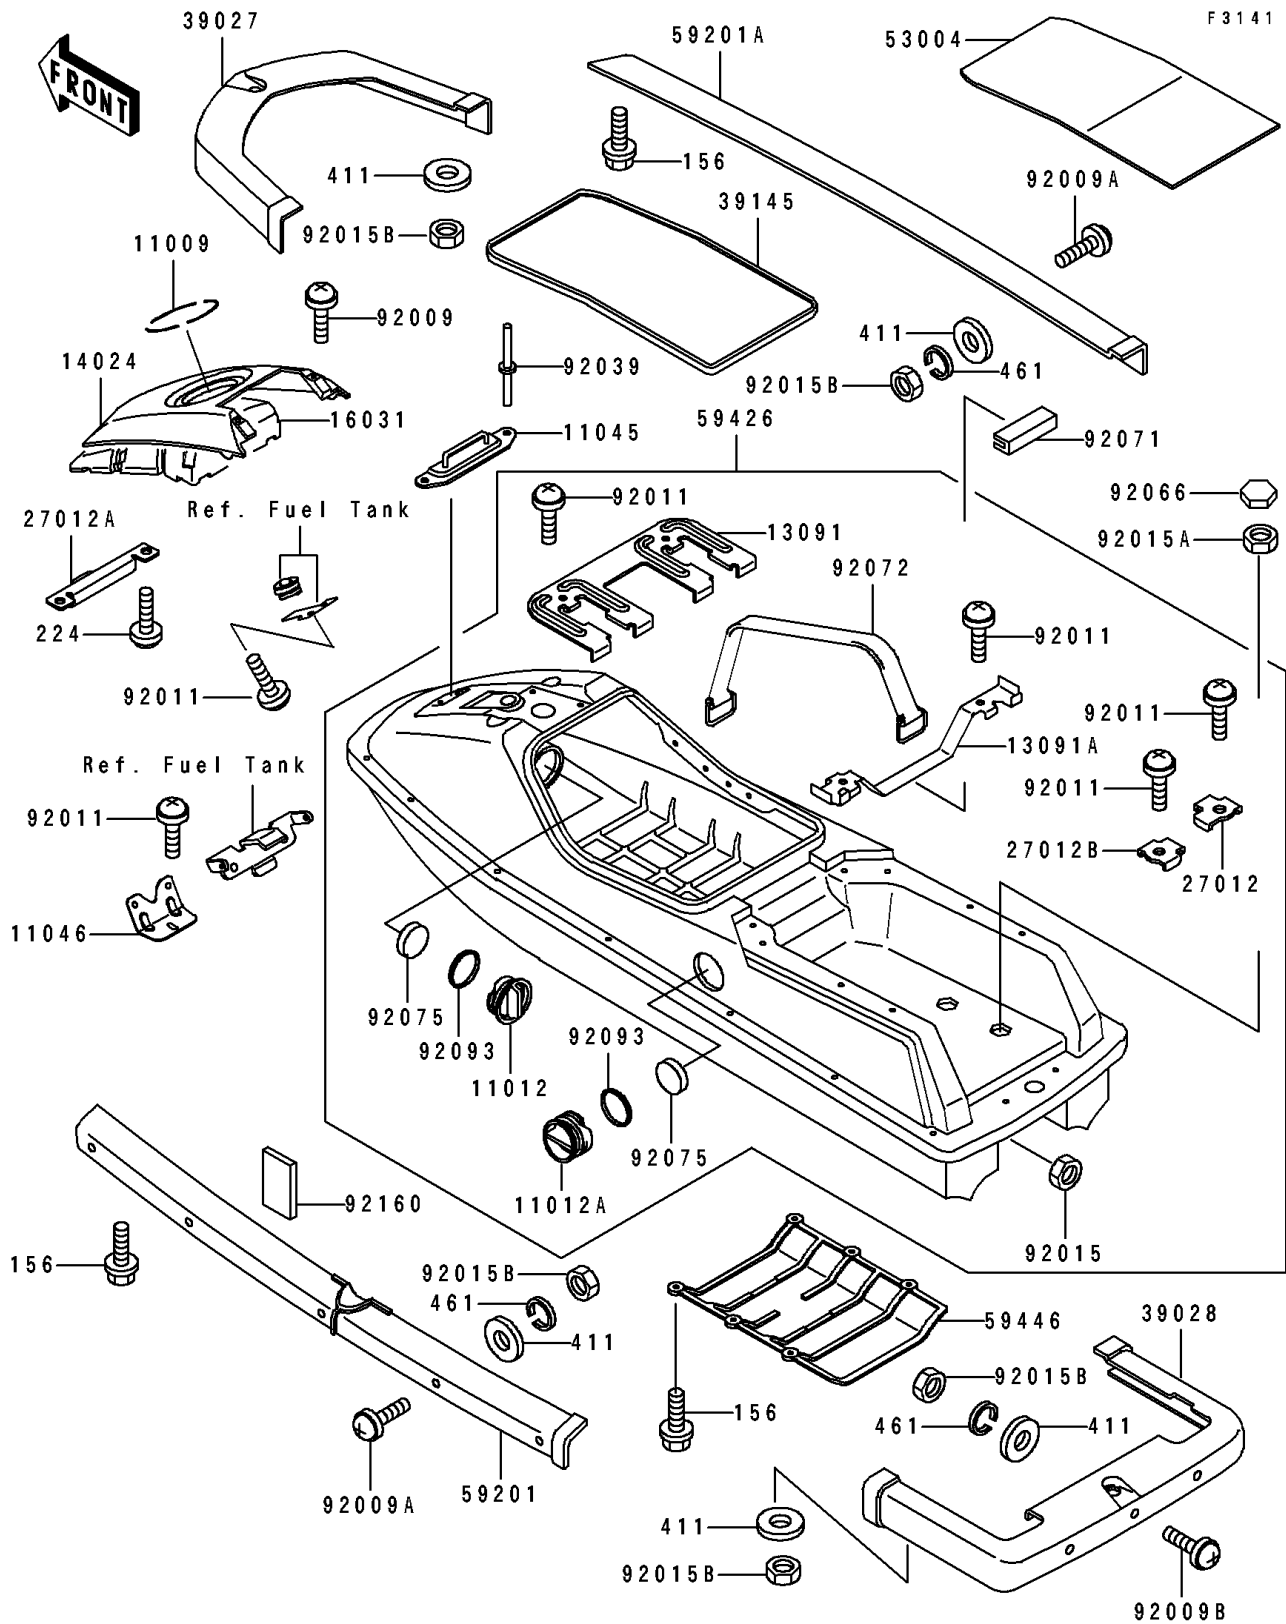

1991 JET SKI® 650 SX PARTS DIAGRAM

Hull

1991 JET SKI® 650 SX PARTS LIST

Hull

ITEM NAME	PART NUMBER	QUANTITY
GASKET,CAP (Ref # 11009)	11009-3732	1
CAP (Ref # 11012)	11012-3708	1
CAP (Ref # 11012A)	11012-3746	1
BRACKET,FRONT DECK (Ref # 11045)	11045-3730	1
BRACKET,CENTER (Ref # 11046)	11046-3836	1
HOLDER (Ref # 13091)	13091-3722	1
HOLDER (Ref # 13091A)	13091-3725	1
COVER,TANK CAP,M.M.BLUE (Ref # 14024)	14024-3789-TA	1
FLOAT (Ref # 16031)	16031-3784	1
HOOK (Ref # 27012)	27012-3713	1
HOOK,FRONT DECK (Ref # 27012A)	27012-3755	1
HOOK (Ref # 27012B)	27012-501	1
BUMPER-FRONT (Ref # 39027)	39027-3706	1
BUMPER-REAR (Ref # 39028)	39028-3707	1
TRIM-SEAL (Ref # 39145)	39145-3706	1
MAT,DECK (Ref # 53004)	53004-3722	1
BUMPER,SIDE,LH (Ref # 59201)	59201-3714	1
BUMPER,SIDE,RH (Ref # 59201A)	59201-3715	1
HULL-COMP,JET WHITE (Ref # 59426)	59426-3782-8C	1
COVER-JET PUMP (Ref # 59446)	59446-3705	1
SCREW,5X16 (Ref # 92009)	92009-3726	1
SCREW,6X23.5 (Ref # 92009A)	92009-3745	1
SCREW,6X20 (Ref # 92009B)	92009-3781	1
SCREW,TAPPING (Ref # 92011)	92011-561	1
NUT,20MM (Ref # 92015)	92015-3738	1
NUT,8MM (Ref # 92015A)	92015-3744	1
NUT,CAP,6MM (Ref # 92015B)	92015-3755	1
RIVET (Ref # 92039)	92039-3702	1
PLUG (Ref # 92066)	92066-3713	1

1991 JET SKI® 650 SX PARTS LIST

Hull

ITEM NAME	PART NUMBER	QUANTITY
GROMMET (Ref # 92071)	92071-3755	1
BAND,L=384 (Ref # 92072)	92072-3713	1
DAMPER (Ref # 92075)	92075-3719	1
SEAL,OSR70X82X7.5 (Ref # 92093)	92093-3704	1
DAMPER (Ref # 92160)	92160-3767	1
BOLT-WP,6X20 (Ref # 156)	156R0620	1
SCREW-PAN-WP-CROS,5X12 (Ref # 224)	224R0512	1
WASHER-PLAIN,6MM (Ref # 411)	411S0600	1
WASHER-SPRING,6MM (Ref # 461)	461S0600	1