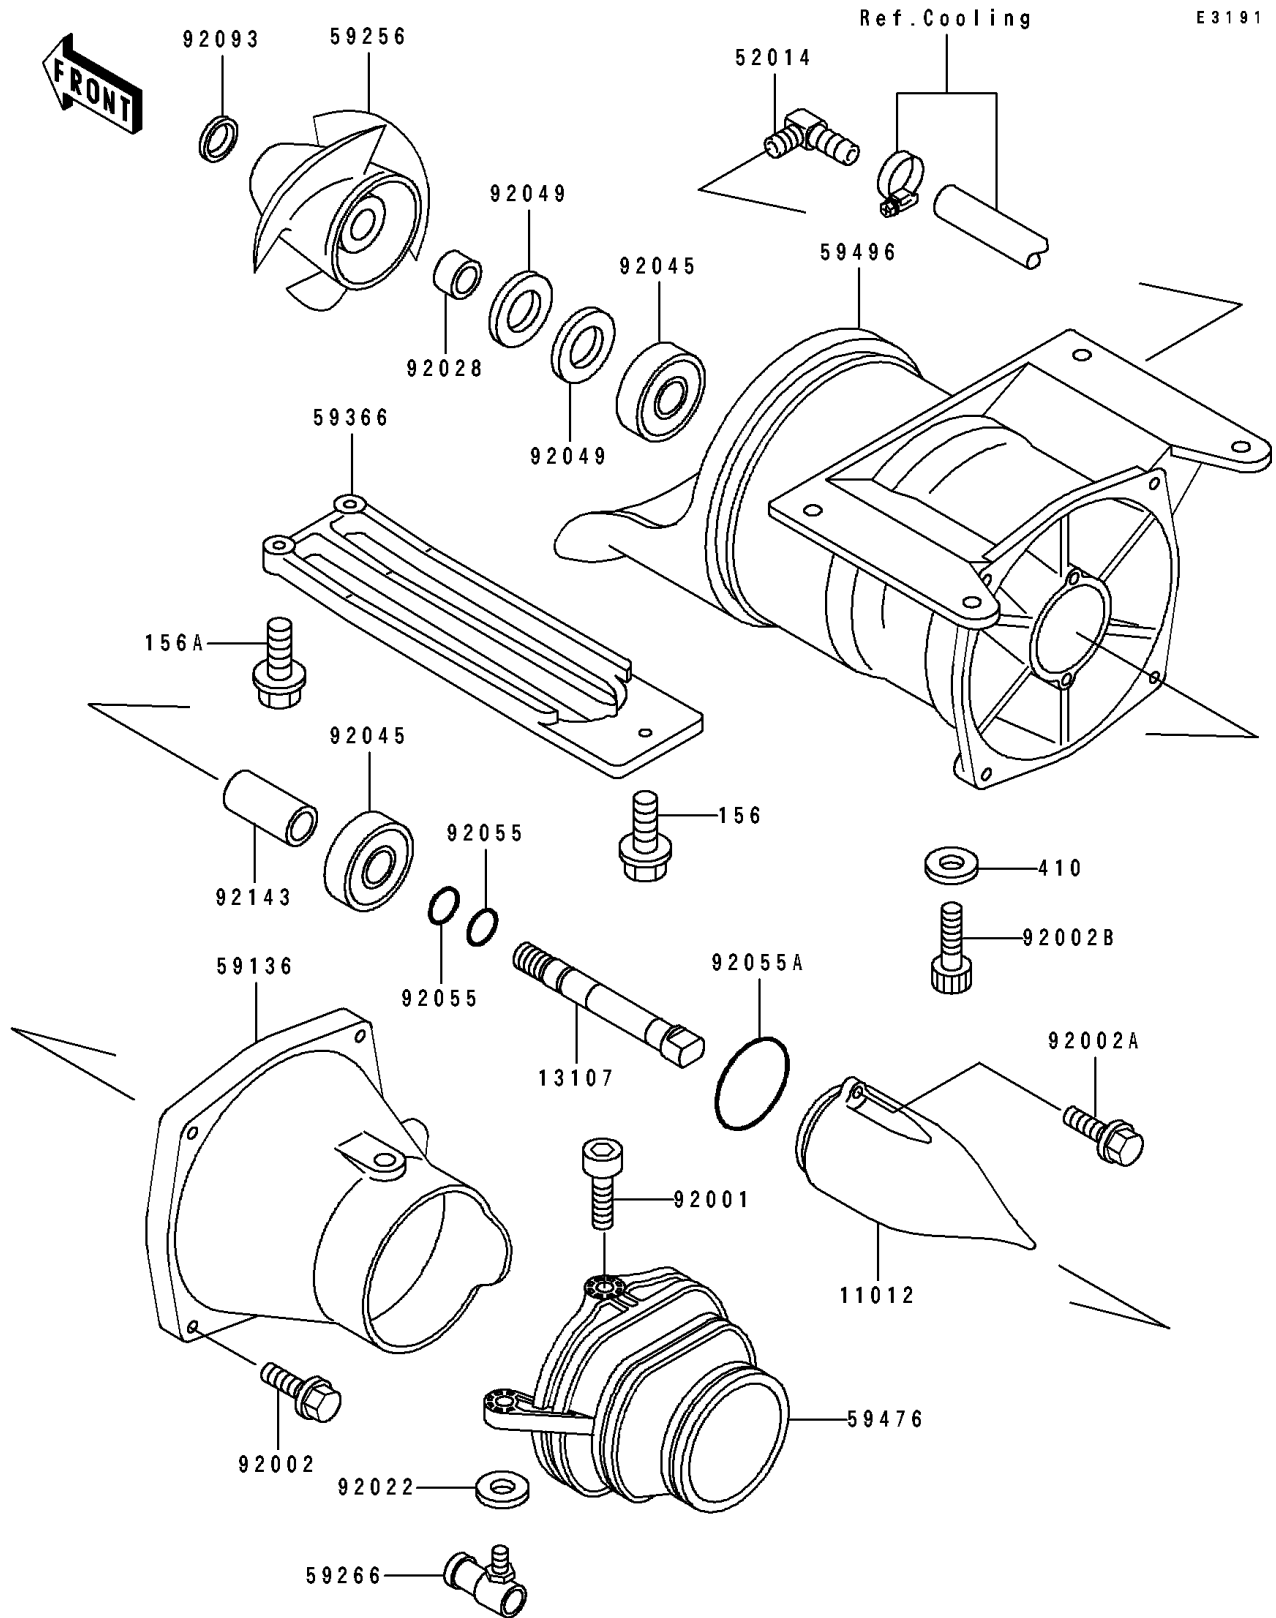

1991 JET SKI® 650 SX PARTS DIAGRAM

Jet Pump

1991 JET SKI® 650 SX PARTS LIST

Jet Pump

ITEM NAME	PART NUMBER	QUANTITY
CAP,JET PUMP (Ref # 11012)	11012-3712	1
SHAFT,JET PUMP (Ref # 13107)	13107-3721	1
ELBOW (Ref # 52014)	52014-3002	1
NOZZLE-PUMP (Ref # 59136)	59136-3710	1
IMPELLER (Ref # 59256)	59256-3705	1
JOINT-BALL (Ref # 59266)	59266-3701	1
GRATE (Ref # 59366)	59366-3702	1
NOZZLE-STRG (Ref # 59476)	59476-3711	1
VANE-GUIDE (Ref # 59496)	59496-3701	1
BOLT,SOCKET,6X11 (Ref # 92001)	92001-3701	1
BOLT,6X30 (Ref # 92002)	92002-3726	1
BOLT,6X16 (Ref # 92002A)	92002-3728	1
BOLT,SOCKET,8X20 (Ref # 92002B)	92002-3771	1
WASHER (Ref # 92022)	92022-567	1
BUSHING,17X25X15 (Ref # 92028)	92028-3717	1
BEARING-BALL,#63032RD (Ref # 92045)	92045-3706	1
SEAL-OIL,TCV-25476 (Ref # 92049)	92049-3711	1
RING-O,13X1.9 (Ref # 92055)	92055-1021	1
RING-O (Ref # 92055A)	92055-3706	1
SEAL (Ref # 92093)	92093-3702	1
COLLAR,17.4X25.4X53 (Ref # 92143)	92143-3708	1
BOLT-WP,6X12 (Ref # 156)	156R0612	1
BOLT-WP,6X25 (Ref # 156A)	156R0625	1
WASHER-PLAIN-SMALL,8MM (Ref # 410)	410S0800	1