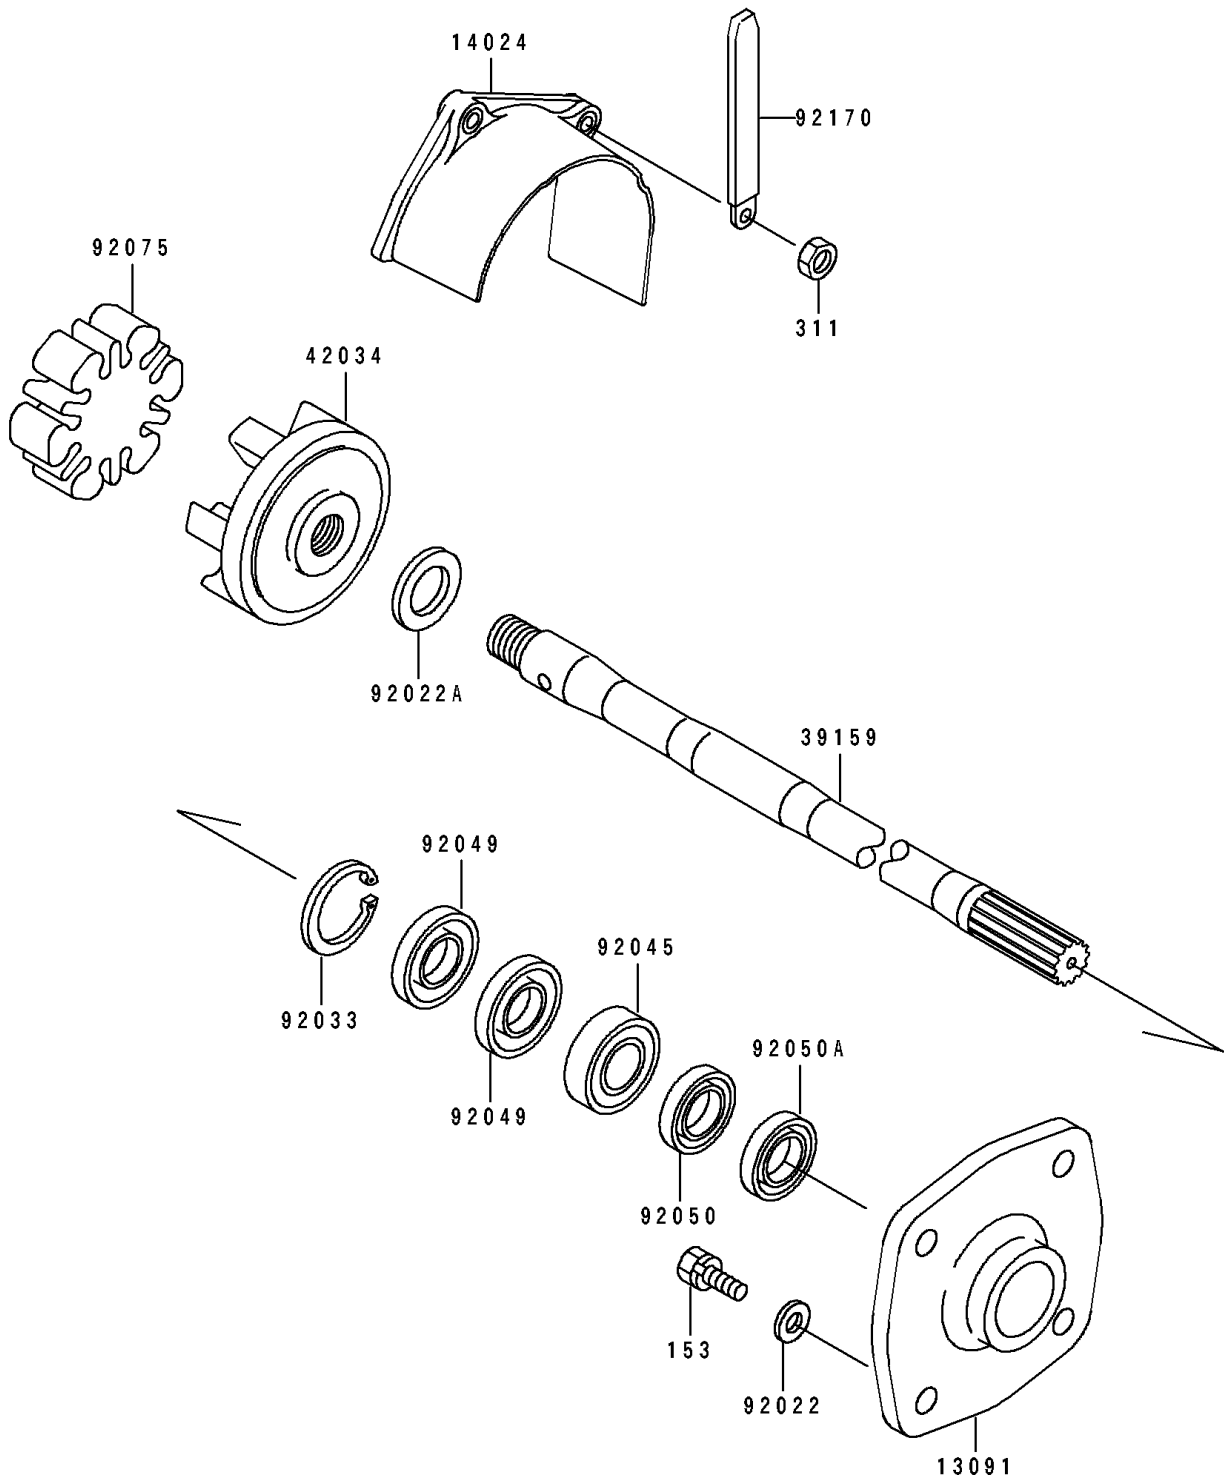

## 1991 JET SKI® 650 SX PARTS DIAGRAM

Drive Shaft

E3134

## 1991 JET SKI® 650 SX PARTS LIST

Drive Shaft

ITEM NAME	PART NUMBER	QUANTITY
HOLDER (Ref # 13091)	13091-3730	1
COVER,COUPLING (Ref # 14024)	14024-3728	1
SHAFT-DRIVE (Ref # 39159)	39159-3712	1
COUPLING (Ref # 42034)	42034-3705	1
WASHER,8.2X18X1.5 (Ref # 92022)	92022-1964	1
WASHER,18X26X2.0 (Ref # 92022A)	92022-3728	1
RING-SNAP,42MM (Ref # 92033)	92033-3713	1
BEARING-BALL,60042RD (Ref # 92045)	92045-3705	1
SEAL-OIL,S620426 (Ref # 92049)	92049-3707	1
SEAL-OIL,SCY20368 (Ref # 92050)	92050-502	1
SEAL-OIL,SC20367 (Ref # 92050A)	92050-503	1
DAMPER,COUPLING (Ref # 92075)	92075-520	1
CLAMP (Ref # 92170)	92170-3705	1
BOLT-WS-SMALL (Ref # 153)	153R0825	1
NUT-HEX,6MM (Ref # 311)	311R0600	1